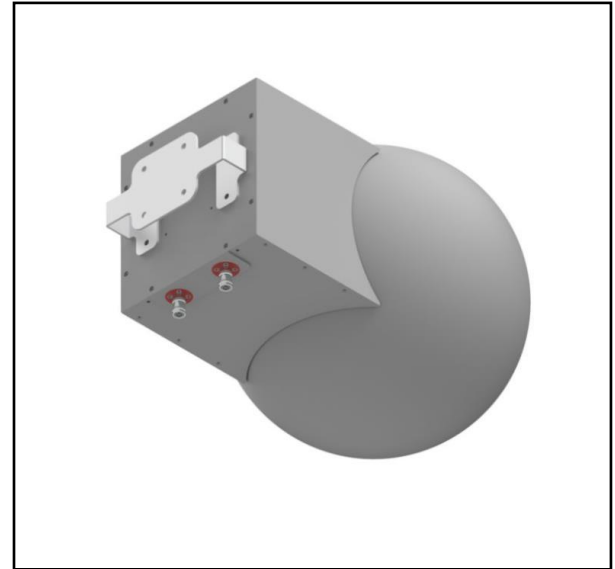

Wind Load

Antenna MS-SB34-T

Antenna Model Number

MS-SB34-T

Velocity [km/h]

150

Dimensions: [mm]

431.8 x 431.8 x 635