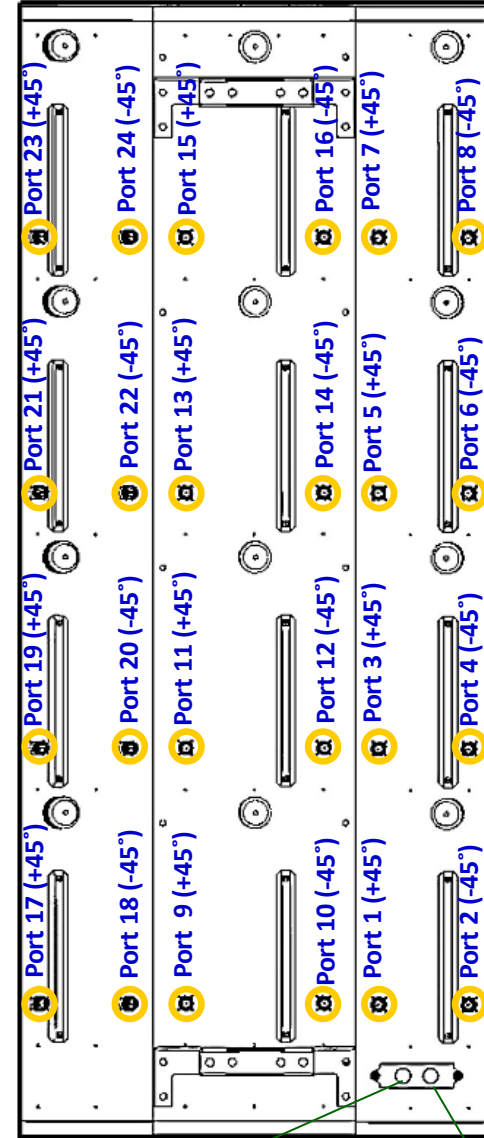

**MS-MBA-3-H-8
(MBA-8)**

REAR VIEW CONNECTOR LAYOUT

BEAM 3 BEAM 2 BEAM 1

AISG IN-1
HB Beams: 1,2,3
 HB Ports: 1 - 4, 9 - 12, 17 - 20

AISG IN-2
HB Beams: 1,2,3
 HB Ports: 5 - 8, 13 - 16, 21 - 24