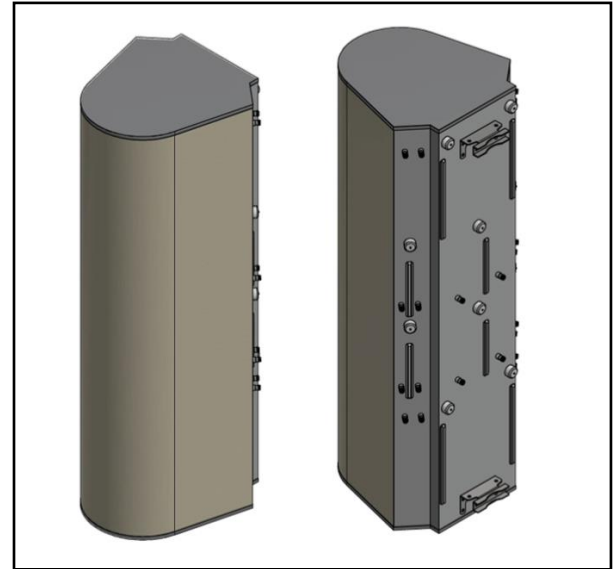

Wind Load

Antenna MS-MBA-4.4.2-C4-H4-L4

Antenna Model Number

MS-MBA-4.4.2-C4-H4-L4

Velocity [km/h]

150

Dimensions: H x W x D [mm]

2419 X 619 X 720