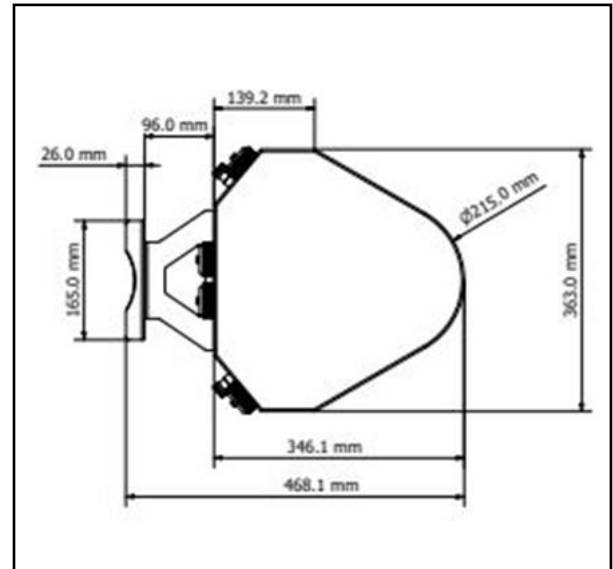

Wind Load

Antenna MS-MBA-4-B4

Antenna Model Number

MS-MBA-4-B4

Velocity [km/h]

150

Dimensions: [mm]

508 X 363 X 346

Results

	Frontal	Lateral	Rear
Wind Load [N/lbf]	117/26	168/38	-