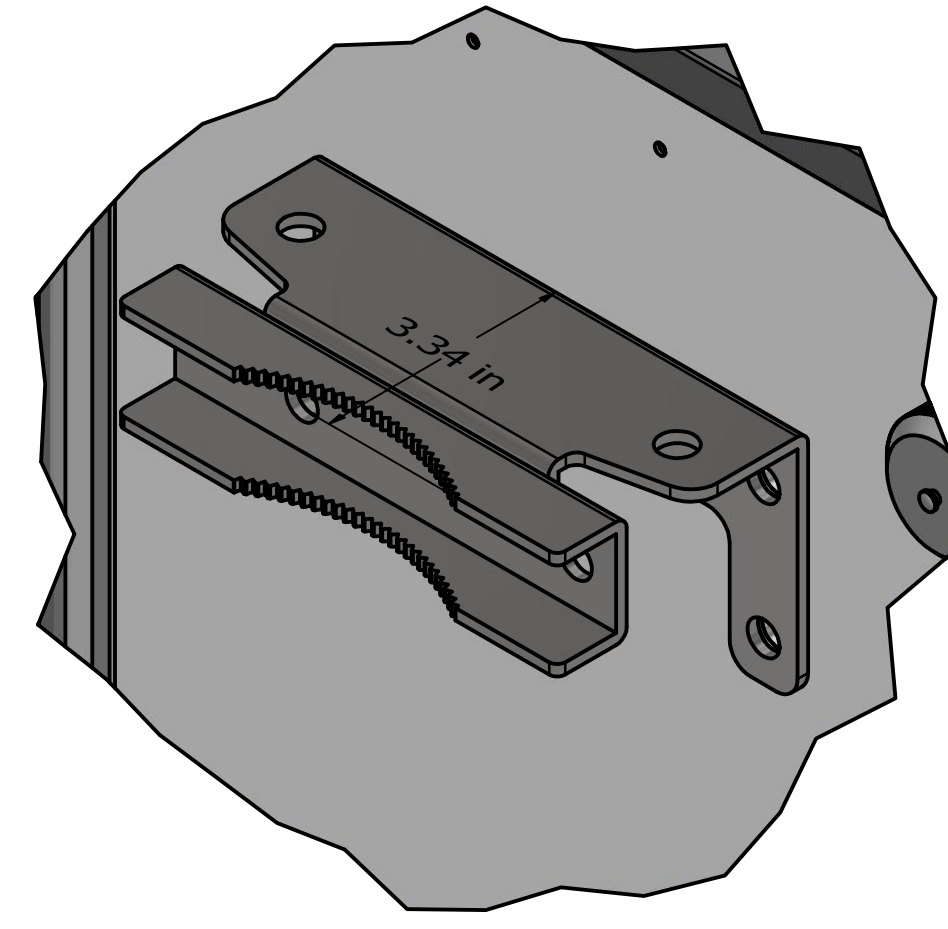

DRAWN MatSing		MatSing		
CHECKED Pavel	21/4/2019	TITLE		
QA		MS-MBA-3.2-H4-L4 Rev A (in)		
MFG		SIZE D	DWG NO MS-MBA-3.2-H4-L4	REV A
APPROVED		SCALE 1:6	SHEET 1 OF 3	

DRAWN MatSing		MatSing		
CHECKED Pavel	21/4/2019	TITLE		
QA		MS-MBA-3.2-H4-L4 Rev A (in)		
MFG		SIZE D	DWG NO MS-MBA-3.2-H4-L4	REV A
APPROVED		SCALE 1:4	SHEET 2 OF 3	

DRAWN MatSing		MatSing		
CHECKED Pavel	21/4/2019	TITLE		
QA		MS-MBA-3.2-H4-L4 Rev A (in)		
MFG		SIZE D	DWG NO MS-MBA-3.2-H4-L4	REV A
APPROVED		SCALE 1:2	SHEET 3 OF 3	