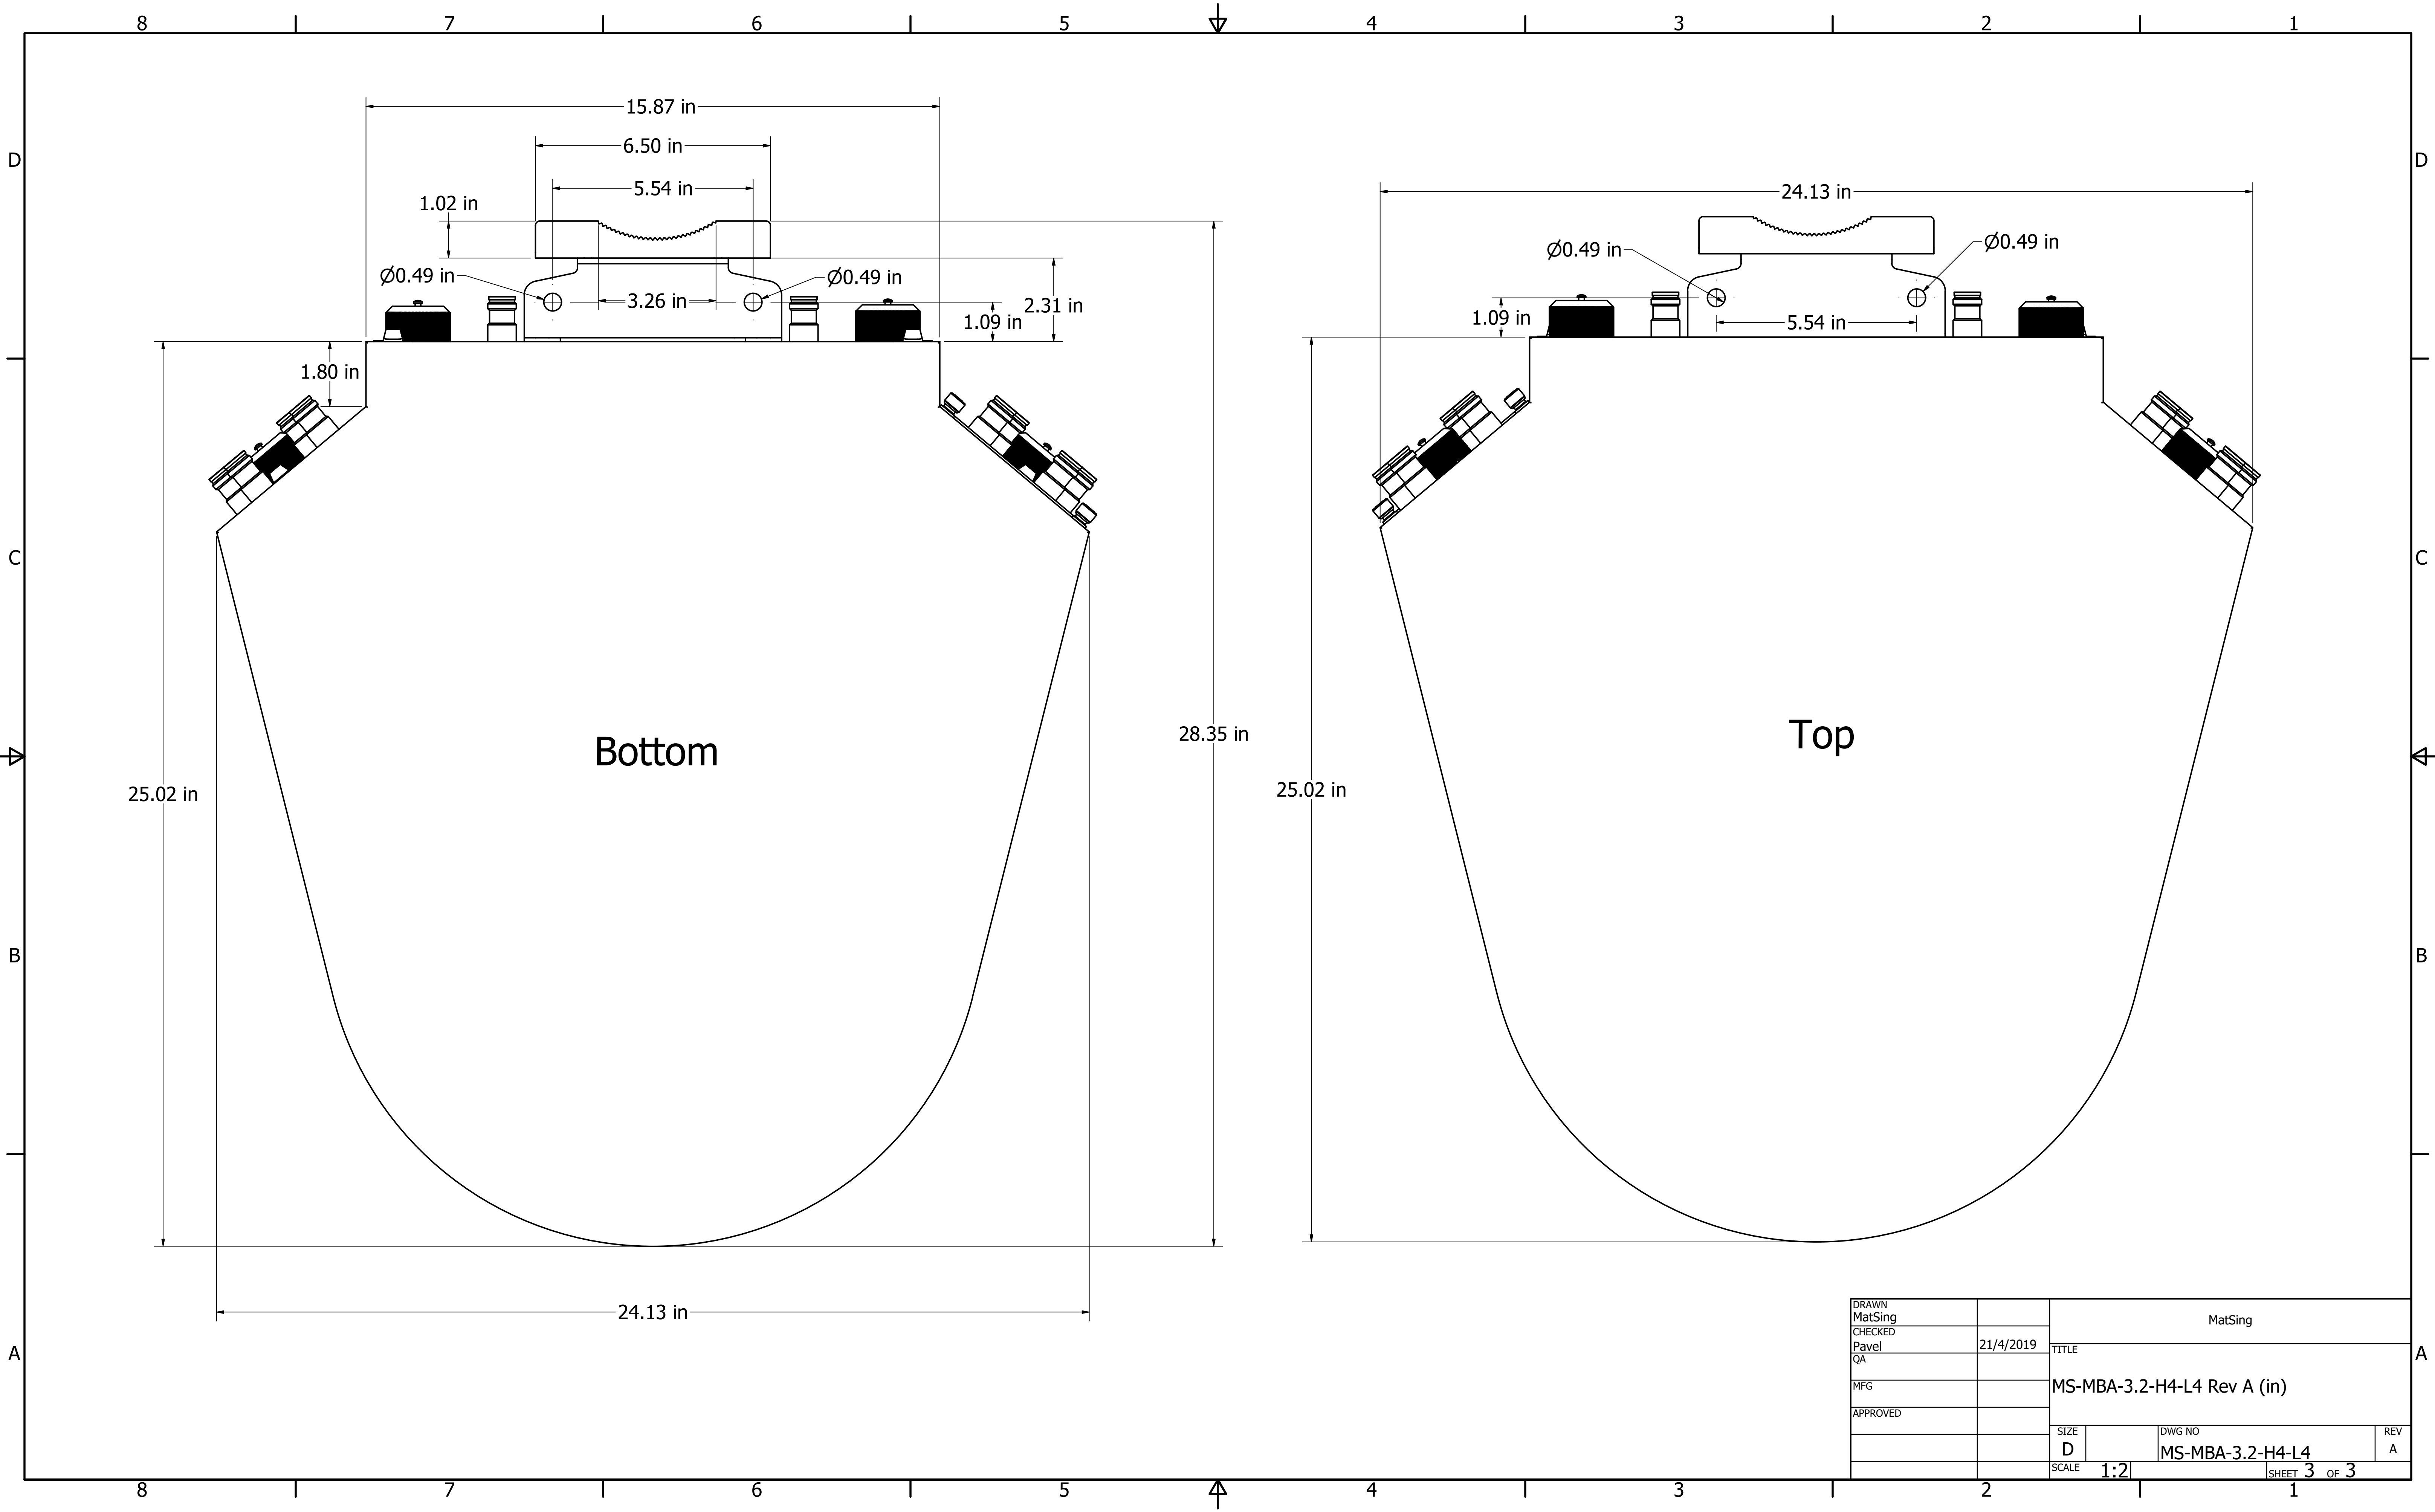

DRAWN MatSing		MatSing		
CHECKED Pavel	21/4/2019	TITLE		
QA		MS-MBA-3.2-H4-L4 Rev A (in)		
MFG		SIZE D	DWG NO MS-MBA-3.2-H4-L4	REV A
APPROVED		SCALE 1:6	SHEET 1 OF 3	

DRAWN MatSing		MatSing		
CHECKED Pavel	21/4/2019	TITLE		
QA		MS-MBA-3.2-H4-L4 Rev A (in)		
MFG		SIZE D	DWG NO MS-MBA-3.2-H4-L4	REV A
APPROVED		SCALE 1:4	SHEET 2 OF 3	

DRAWN MatSing		MatSing		
CHECKED Pavel	21/4/2019	TITLE		
QA		MS-MBA-3.2-H4-L4 Rev A (in)		
MFG		SIZE D	DWG NO MS-MBA-3.2-H4-L4	REV A
APPROVED		SCALE 1:2	SHEET 3 OF 3	