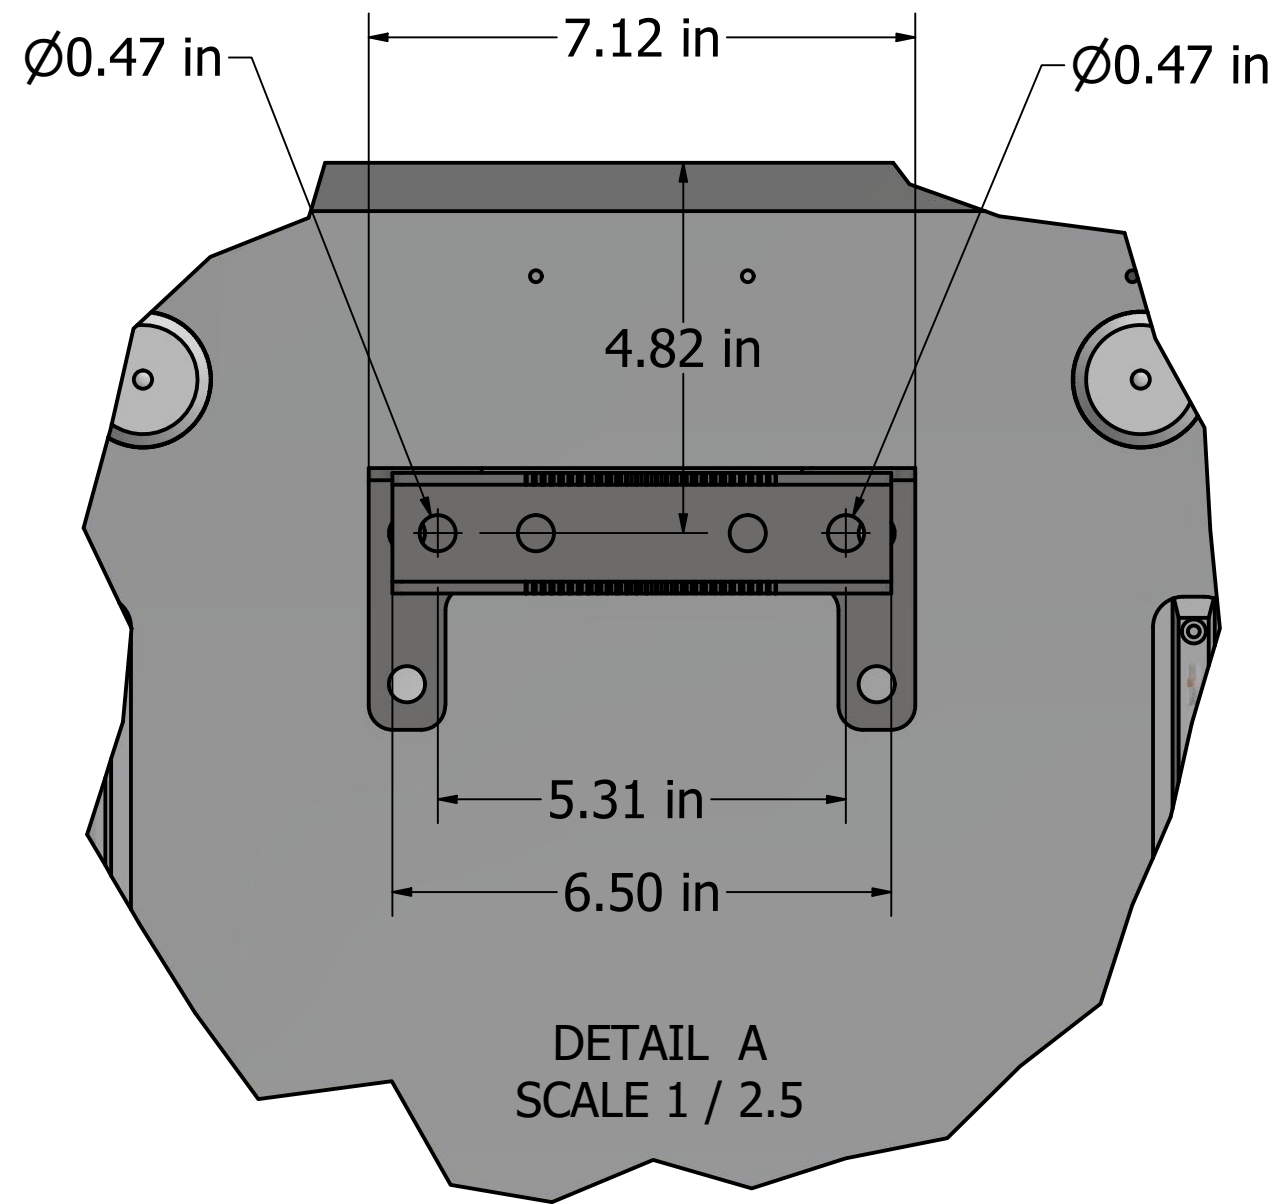

DRAWN MatSing		MatSing		
CHECKED Pavel	21/4/2019	TITLE		
QA		MS-MBA-3.2-H4-L4 Rev A (in)		
MFG		SIZE D	DWG NO MS-MBA-3.2-H4-L4	REV A
APPROVED		SCALE 1:6	SHEET 1 OF 3	

DRAWN MatSing		MatSing		
CHECKED Pavel	21/4/2019	TITLE		
QA		MS-MBA-3.2-H4-L4 Rev A (in)		
MFG		SIZE D	DWG NO MS-MBA-3.2-H4-L4	REV A
APPROVED		SCALE 1:4	SHEET 2 OF 3	

DRAWN MatSing		MatSing		
CHECKED Pavel	21/4/2019	TITLE		
QA		MS-MBA-3.2-H4-L4 Rev A (in)		
MFG		SIZE D	DWG NO MS-MBA-3.2-H4-L4	REV A
APPROVED		SCALE 1:2	SHEET 3 OF 3	