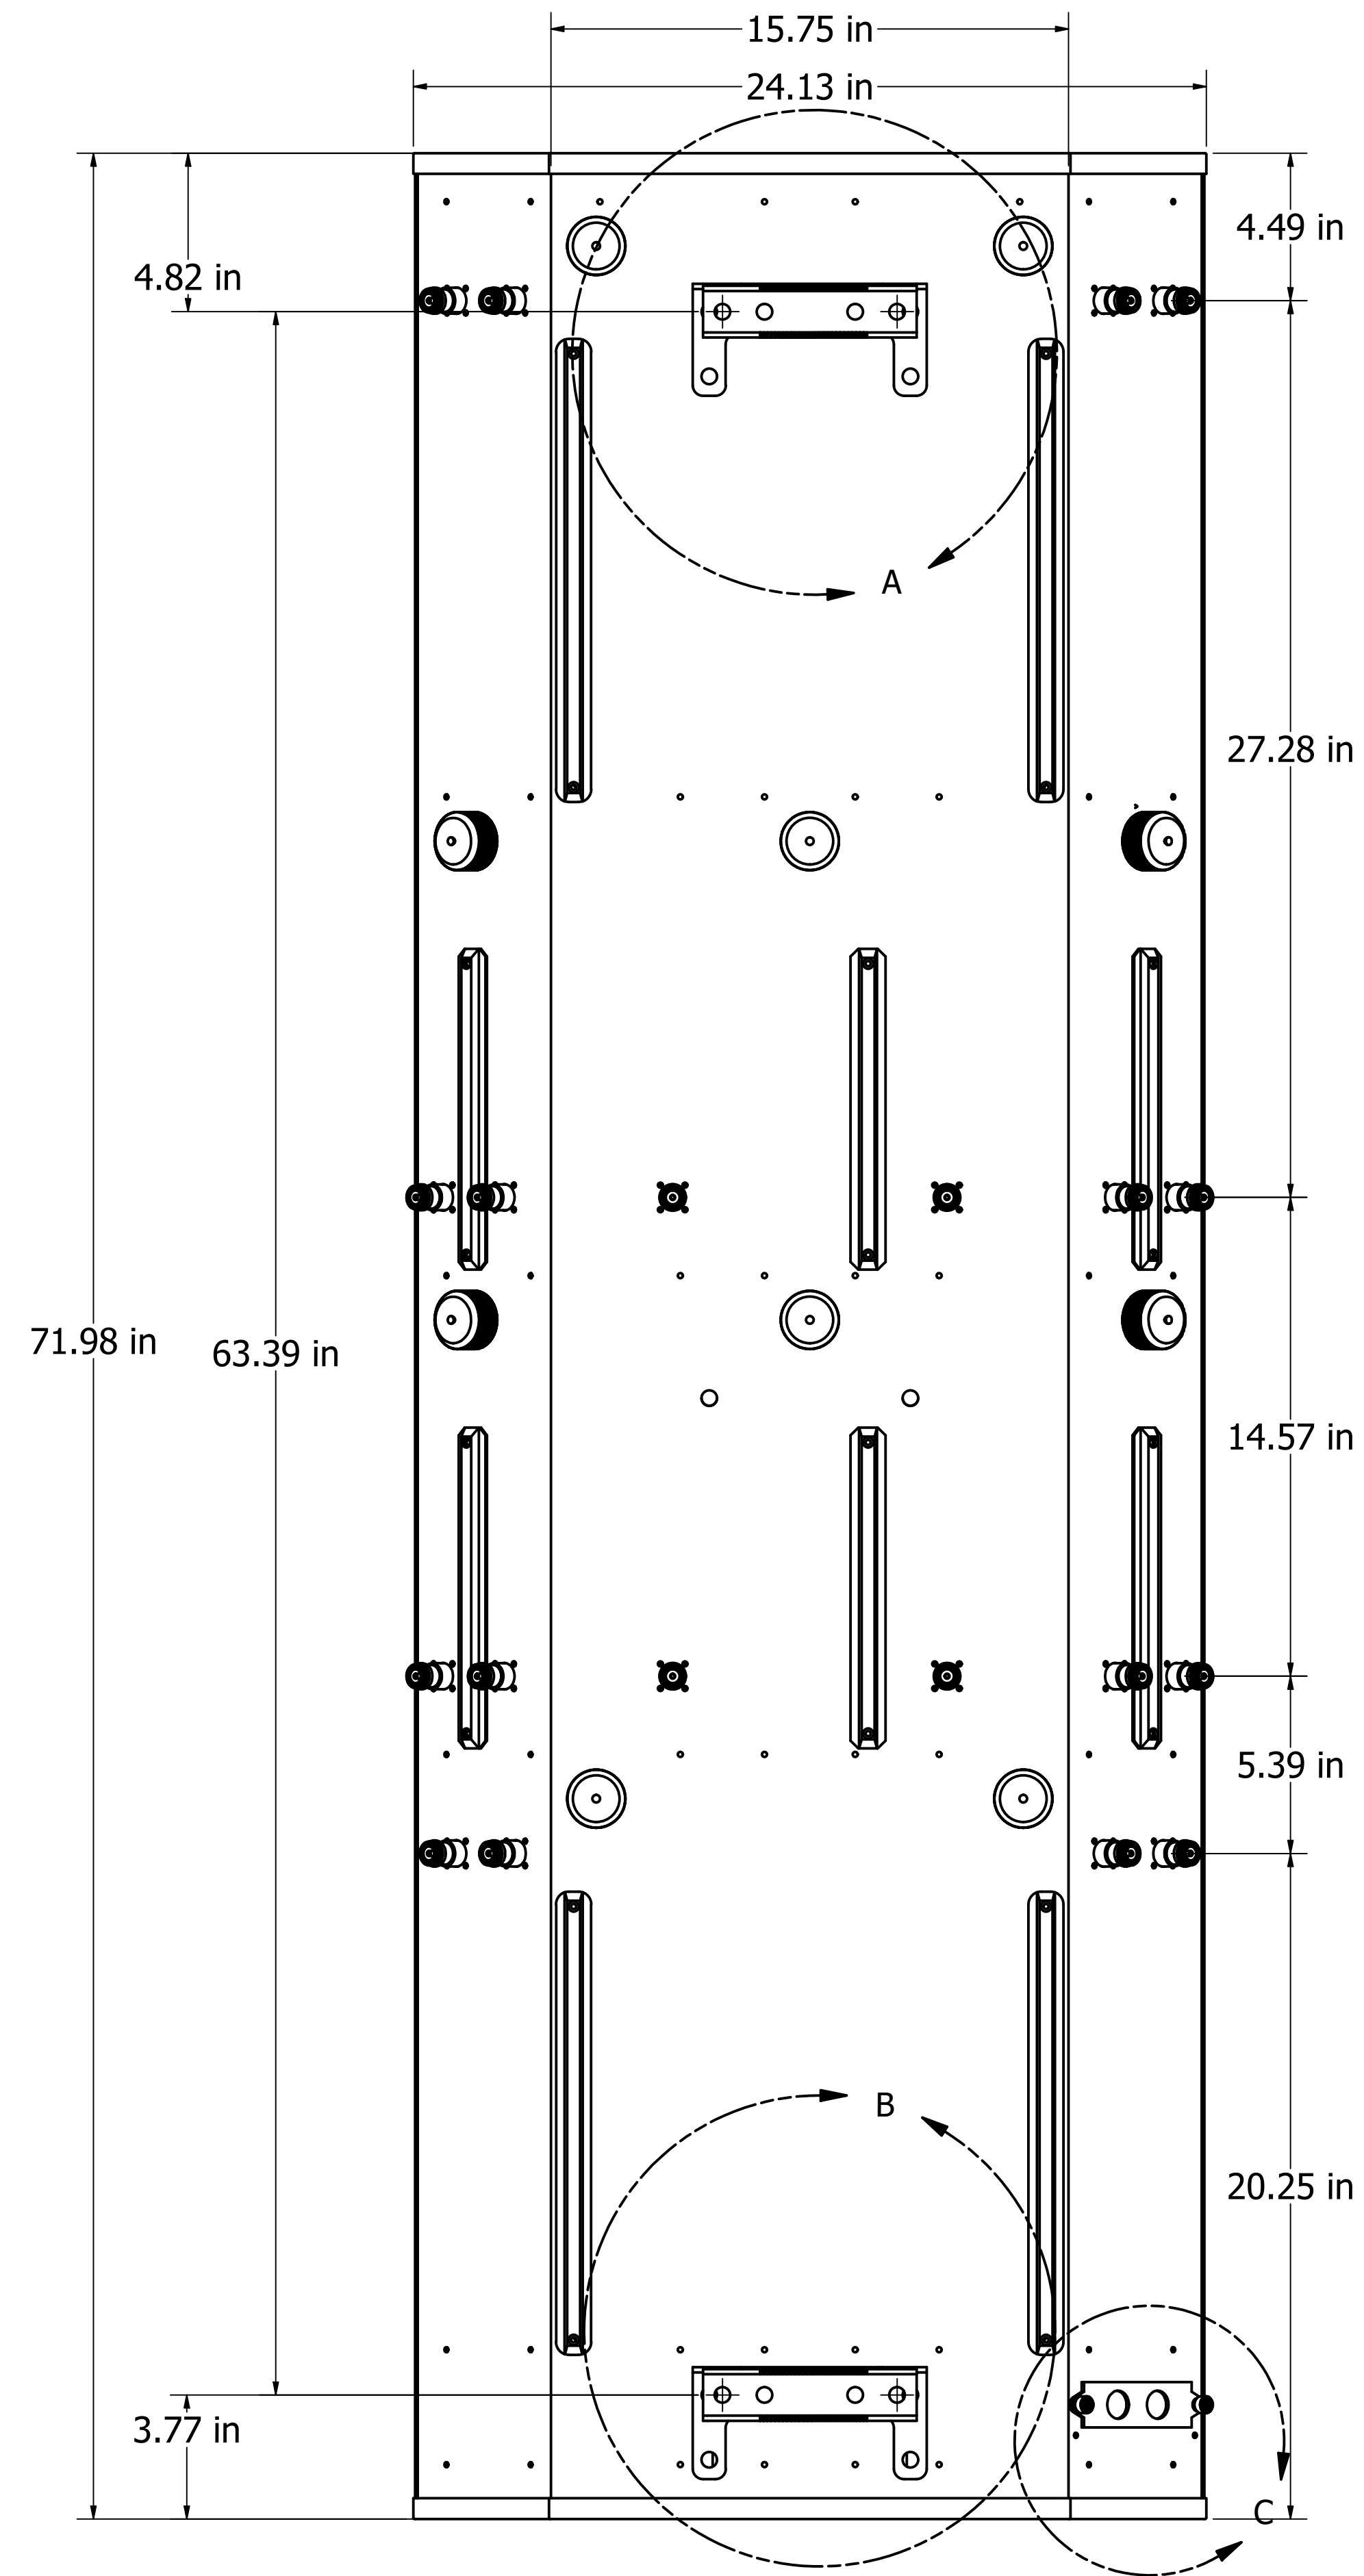

DRAWN MatSing		MatSing		
CHECKED Pavel	21/4/2019	TITLE		
QA		MS-MBA-3.2-H4-L4 Rev A (in)		
MFG		SIZE D	DWG NO MS-MBA-3.2-H4-L4	REV A
APPROVED		SCALE 1:6	SHEET 1 OF 3	

DRAWN MatSing		MatSing		
CHECKED Pavel	21/4/2019	TITLE		
QA		MS-MBA-3.2-H4-L4 Rev A (in)		
MFG		SIZE D	DWG NO MS-MBA-3.2-H4-L4	REV A
APPROVED		SCALE 1:4	SHEET 2 OF 3	

DRAWN MatSing		MatSing		
CHECKED Pavel	21/4/2019	TITLE		
QA		MS-MBA-3.2-H4-L4 Rev A (in)		
MFG		SIZE D	DWG NO MS-MBA-3.2-H4-L4	REV A
APPROVED		SCALE 1:2	SHEET 3 OF 3	