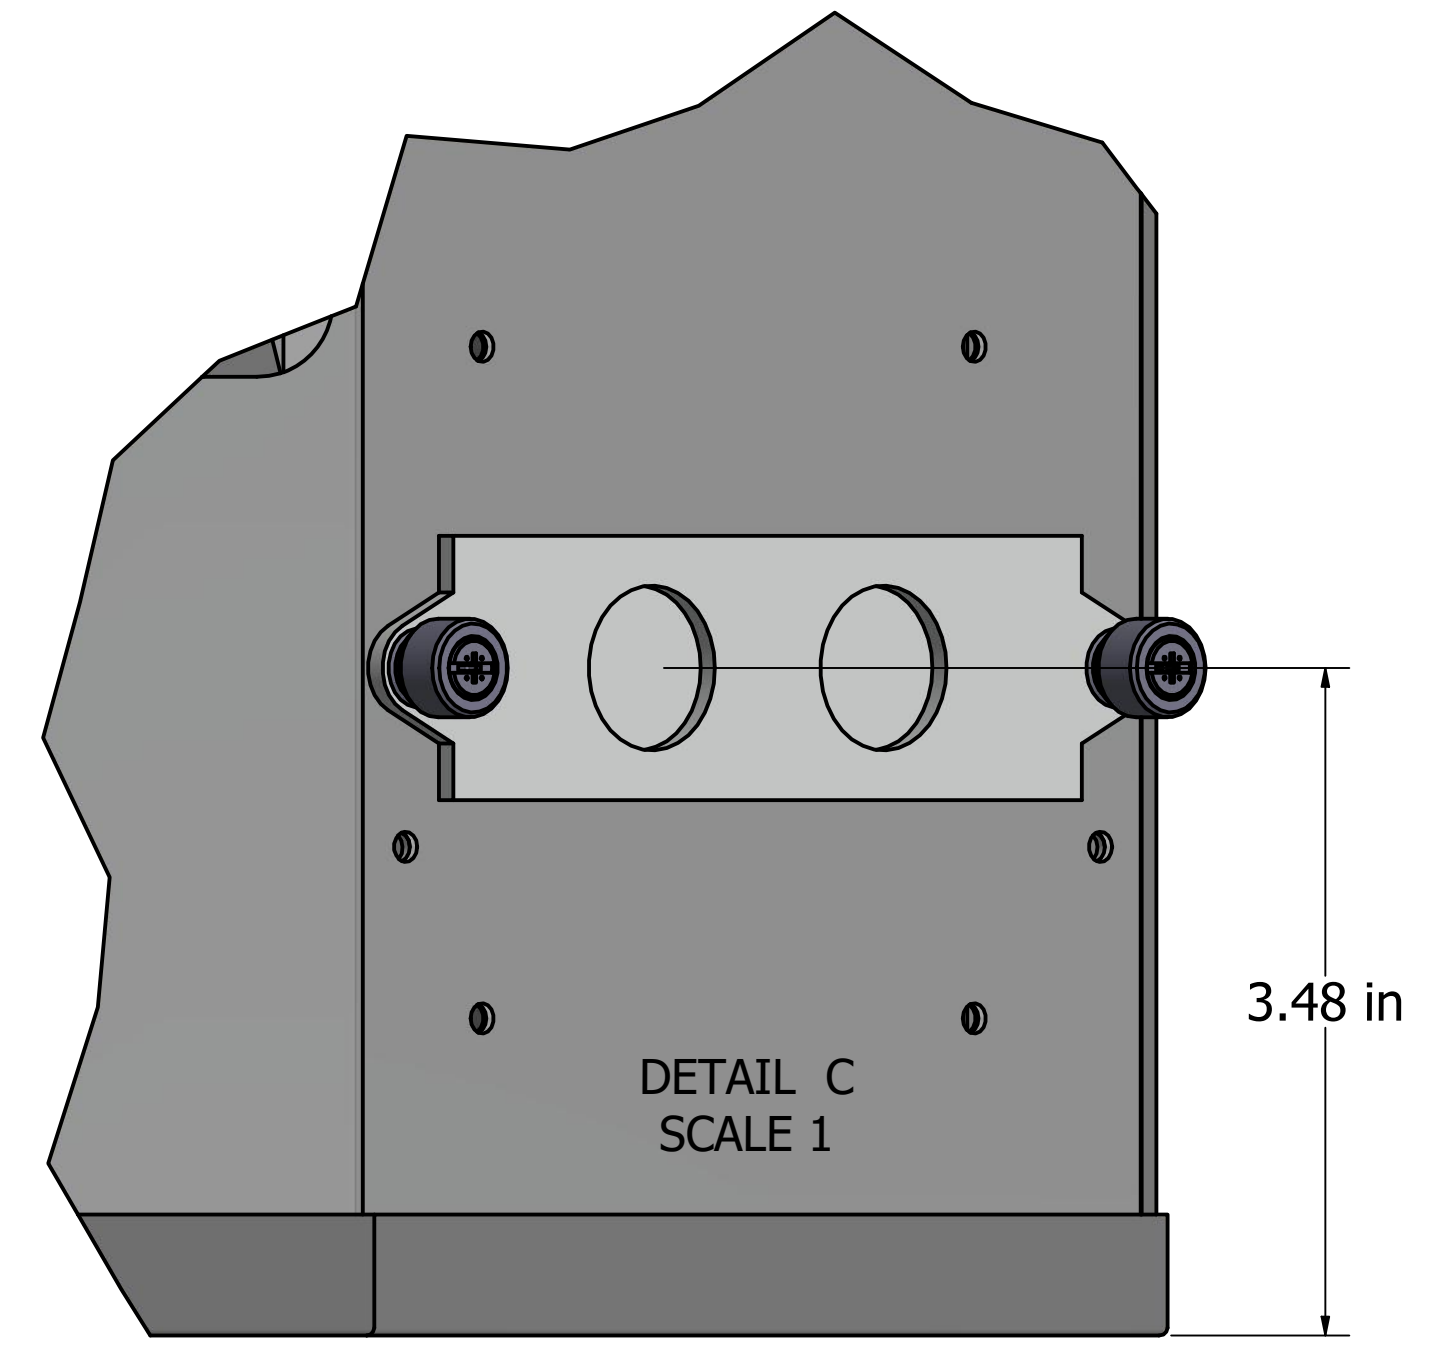

DRAWN MatSing		MatSing		
CHECKED Pavel	21/4/2019	TITLE		
QA		MS-MBA-3.2-H4-L4 Rev A (in)		
MFG		SIZE D	DWG NO MS-MBA-3.2-H4-L4	REV A
APPROVED		SCALE 1:6	SHEET 1 OF 3	

DRAWN MatSing		MatSing		
CHECKED Pavel	21/4/2019	TITLE		
QA		MS-MBA-3.2-H4-L4 Rev A (in)		
MFG		SIZE D	DWG NO MS-MBA-3.2-H4-L4	REV A
APPROVED		SCALE 1:4	SHEET 2 OF 3	

DRAWN MatSing		MatSing		
CHECKED Pavel	21/4/2019	TITLE		
QA		MS-MBA-3.2-H4-L4 Rev A (in)		
MFG		SIZE D	DWG NO MS-MBA-3.2-H4-L4	REV A
APPROVED		SCALE 1:2	SHEET 3 OF 3	