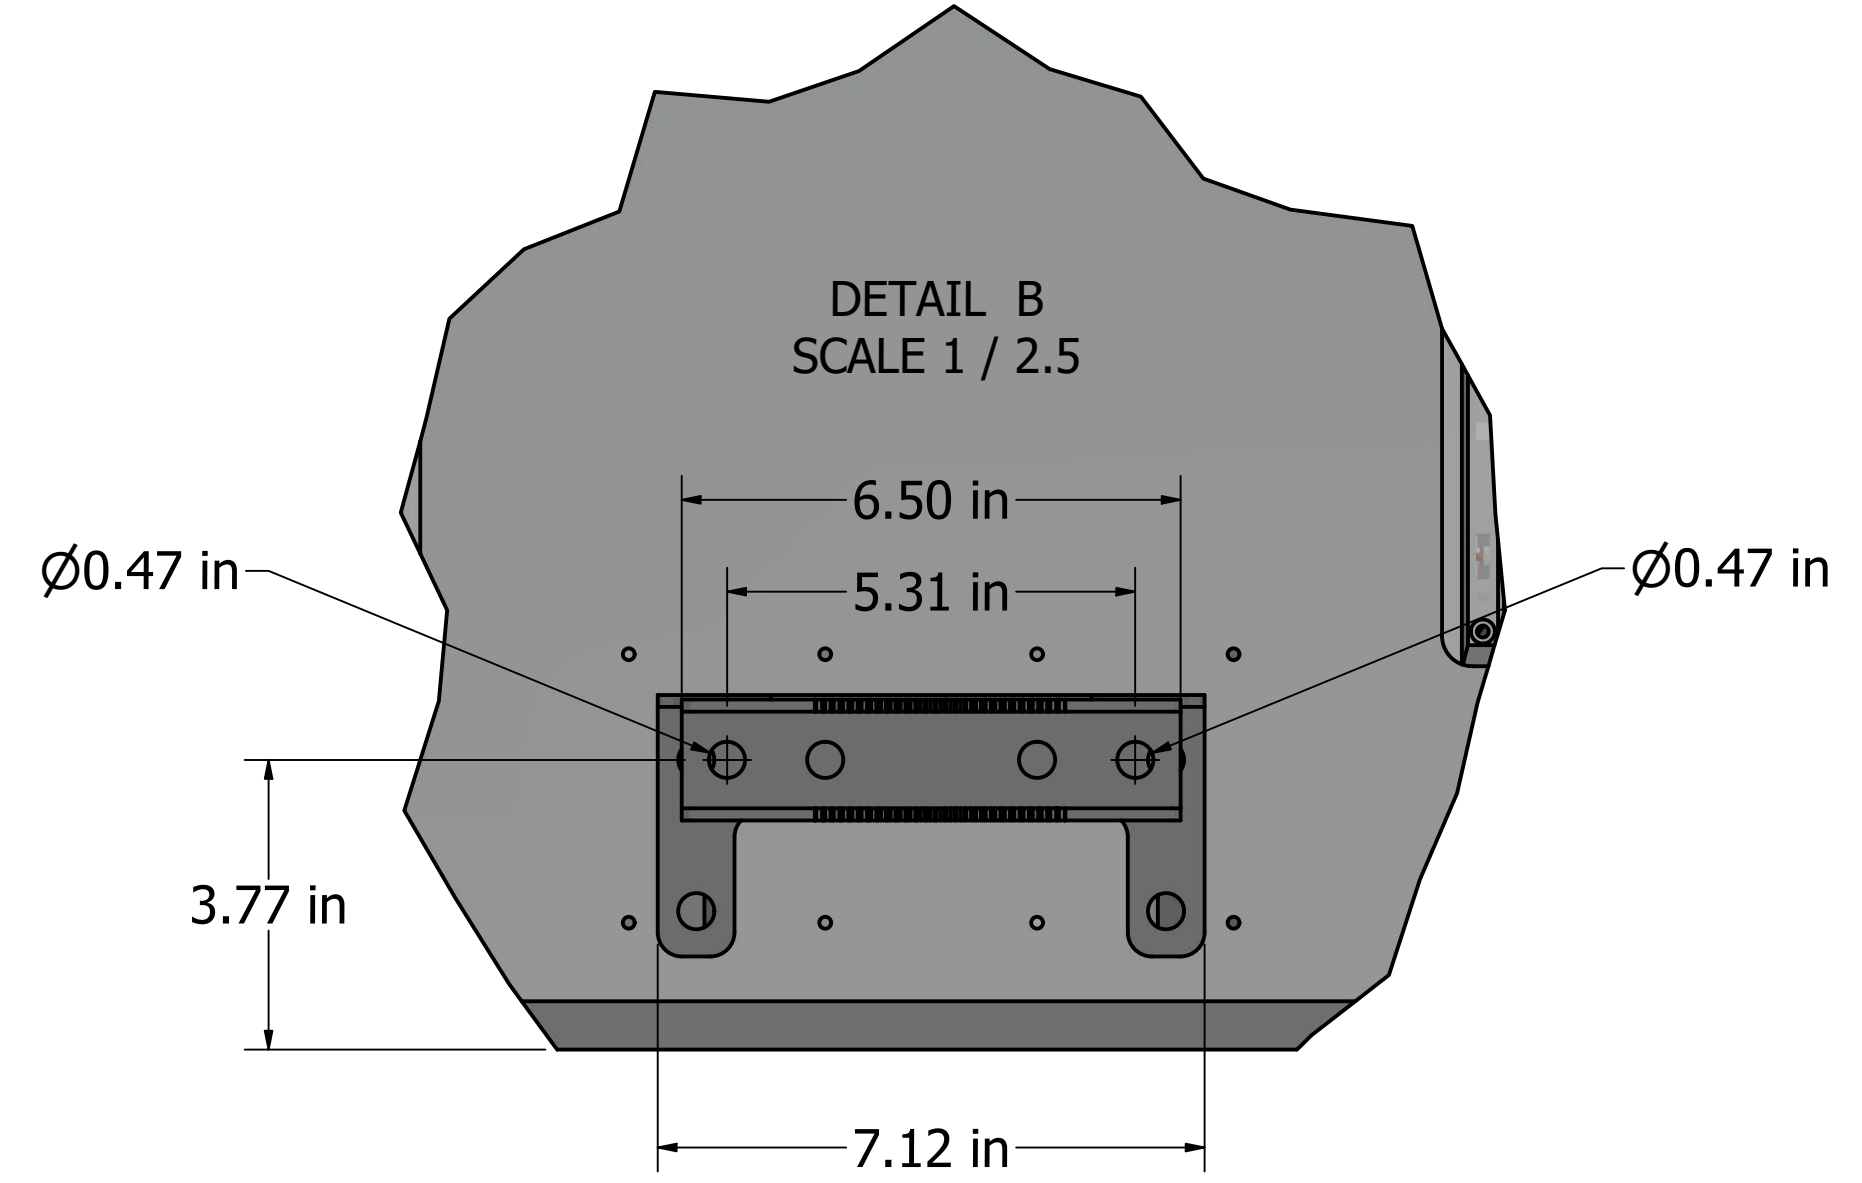

DRAWN MatSing		MatSing		
CHECKED Pavel	21/4/2019	TITLE		
QA		MS-MBA-3.2-H4-L4 Rev A (in)		
MFG		SIZE D	DWG NO MS-MBA-3.2-H4-L4	REV A
APPROVED		SCALE 1:6	SHEET 1 OF 3	

DRAWN MatSing		MatSing		
CHECKED Pavel	21/4/2019	TITLE		
QA		MS-MBA-3.2-H4-L4 Rev A (in)		
MFG		SIZE D	DWG NO MS-MBA-3.2-H4-L4	REV A
APPROVED		SCALE 1:4	SHEET 2 OF 3	

DRAWN MatSing		MatSing		
CHECKED Pavel	21/4/2019	TITLE		
QA		MS-MBA-3.2-H4-L4 Rev A (in)		
MFG		SIZE D	DWG NO MS-MBA-3.2-H4-L4	REV A
APPROVED		SCALE 1:2	SHEET 3 OF 3	