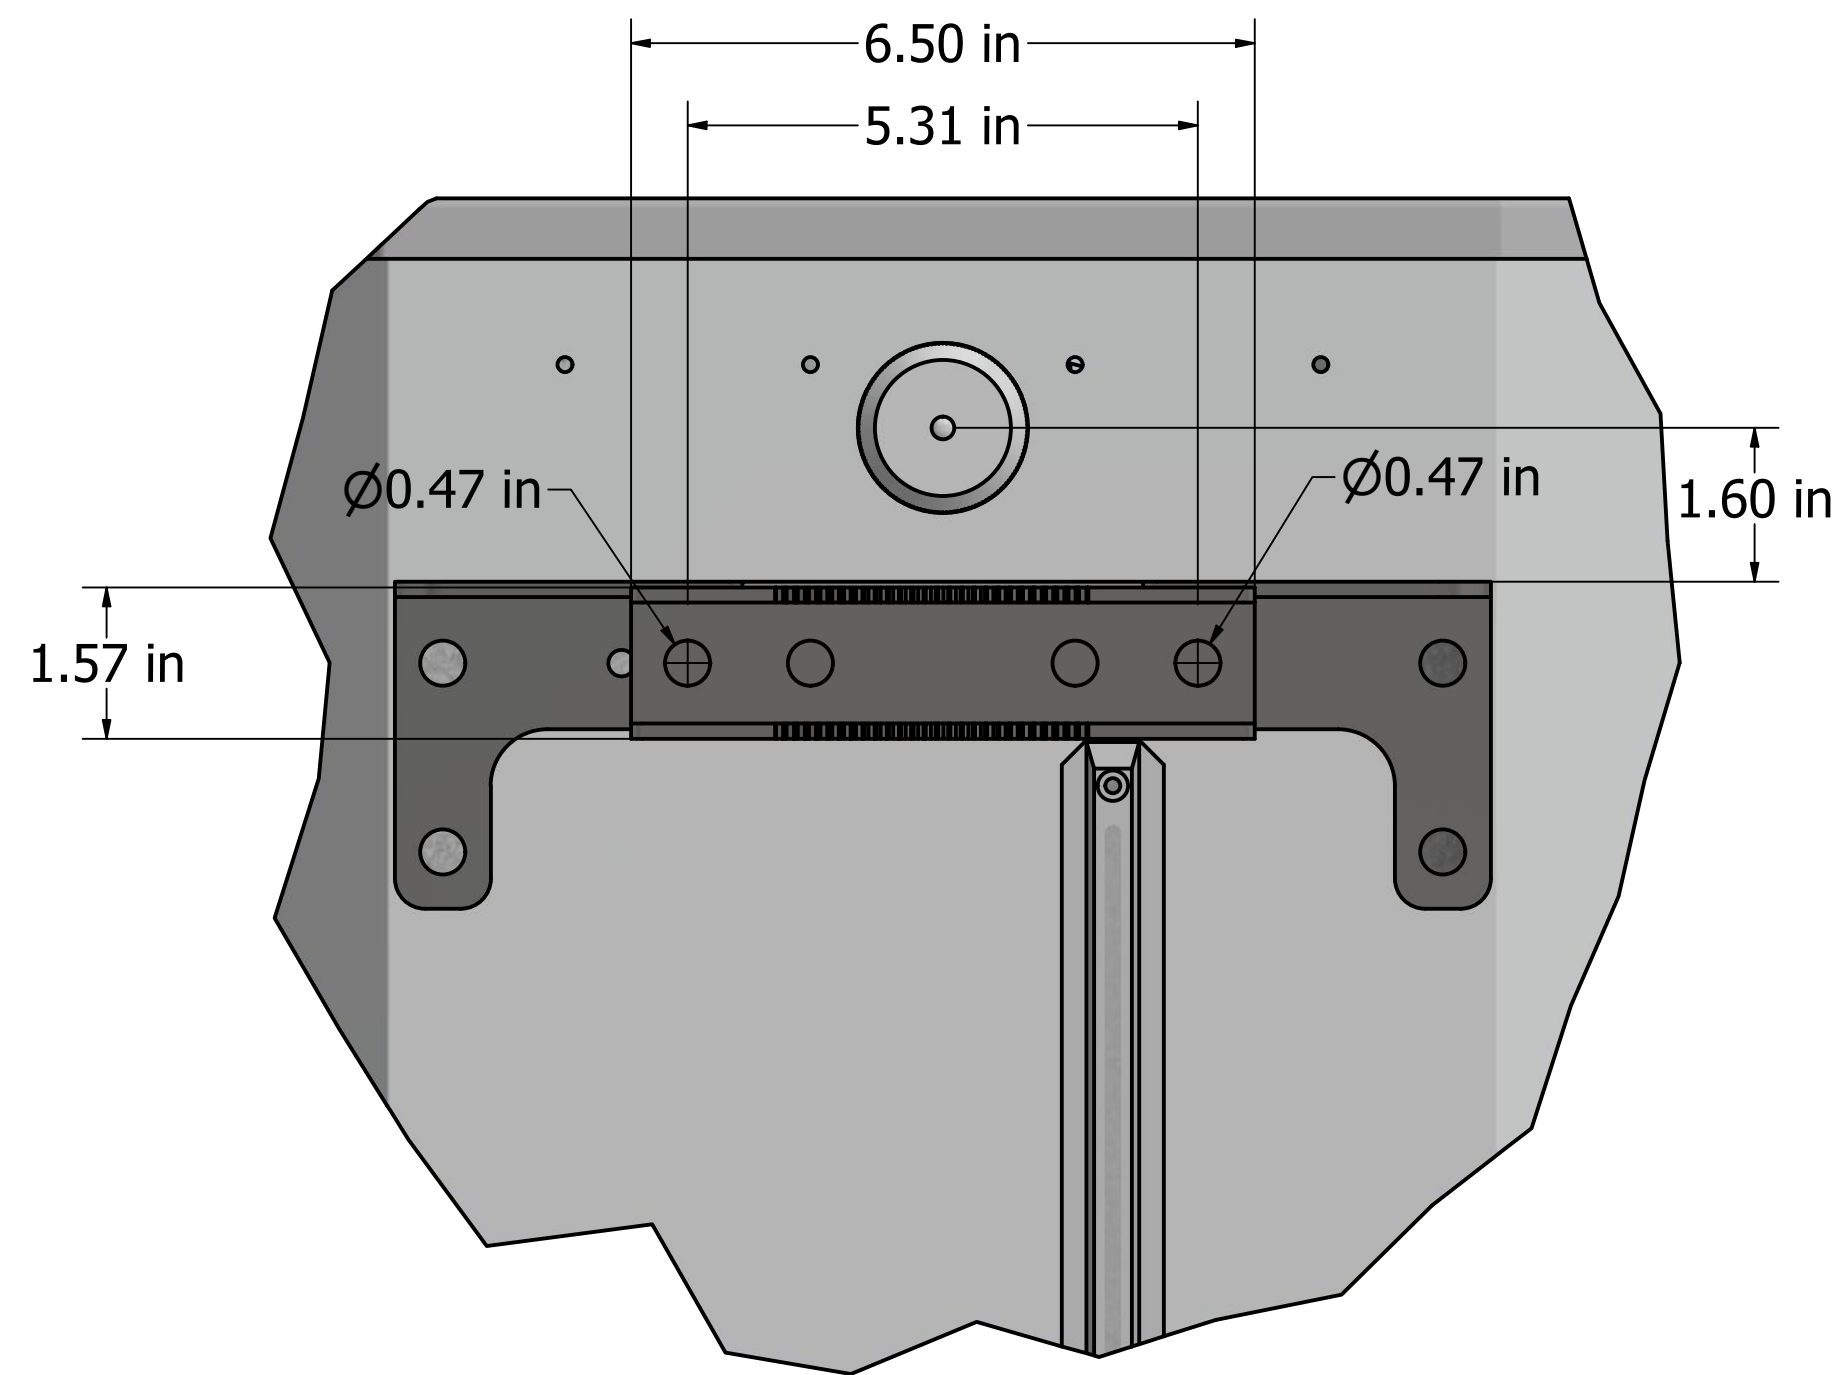

A

DRAWN Pavel		MatSing		
CHECKED Pavel	5/7/2019	TITLE		
QA		MS-MBA-4		
MFG			DWG NO	REV
APPROVED		SIZE D	MS-MBA-3-H4 Rev A (in)	
		SCALE 1 / 5	SHEET 1 OF 3	

8 7 6 5 4 3 2 1

DETAIL A
SCALE 1 / 2

DRAWN Pavel		MatSing	
CHECKED Pavel	5/7/2019	TITLE	
QA		MS-MBA-4	
MFG		SIZE	DWG NO
APPROVED		D	MS-MBA-3-H4 Rev A (in)
		SCALE	1 / 3
			SHEET 2 OF 3