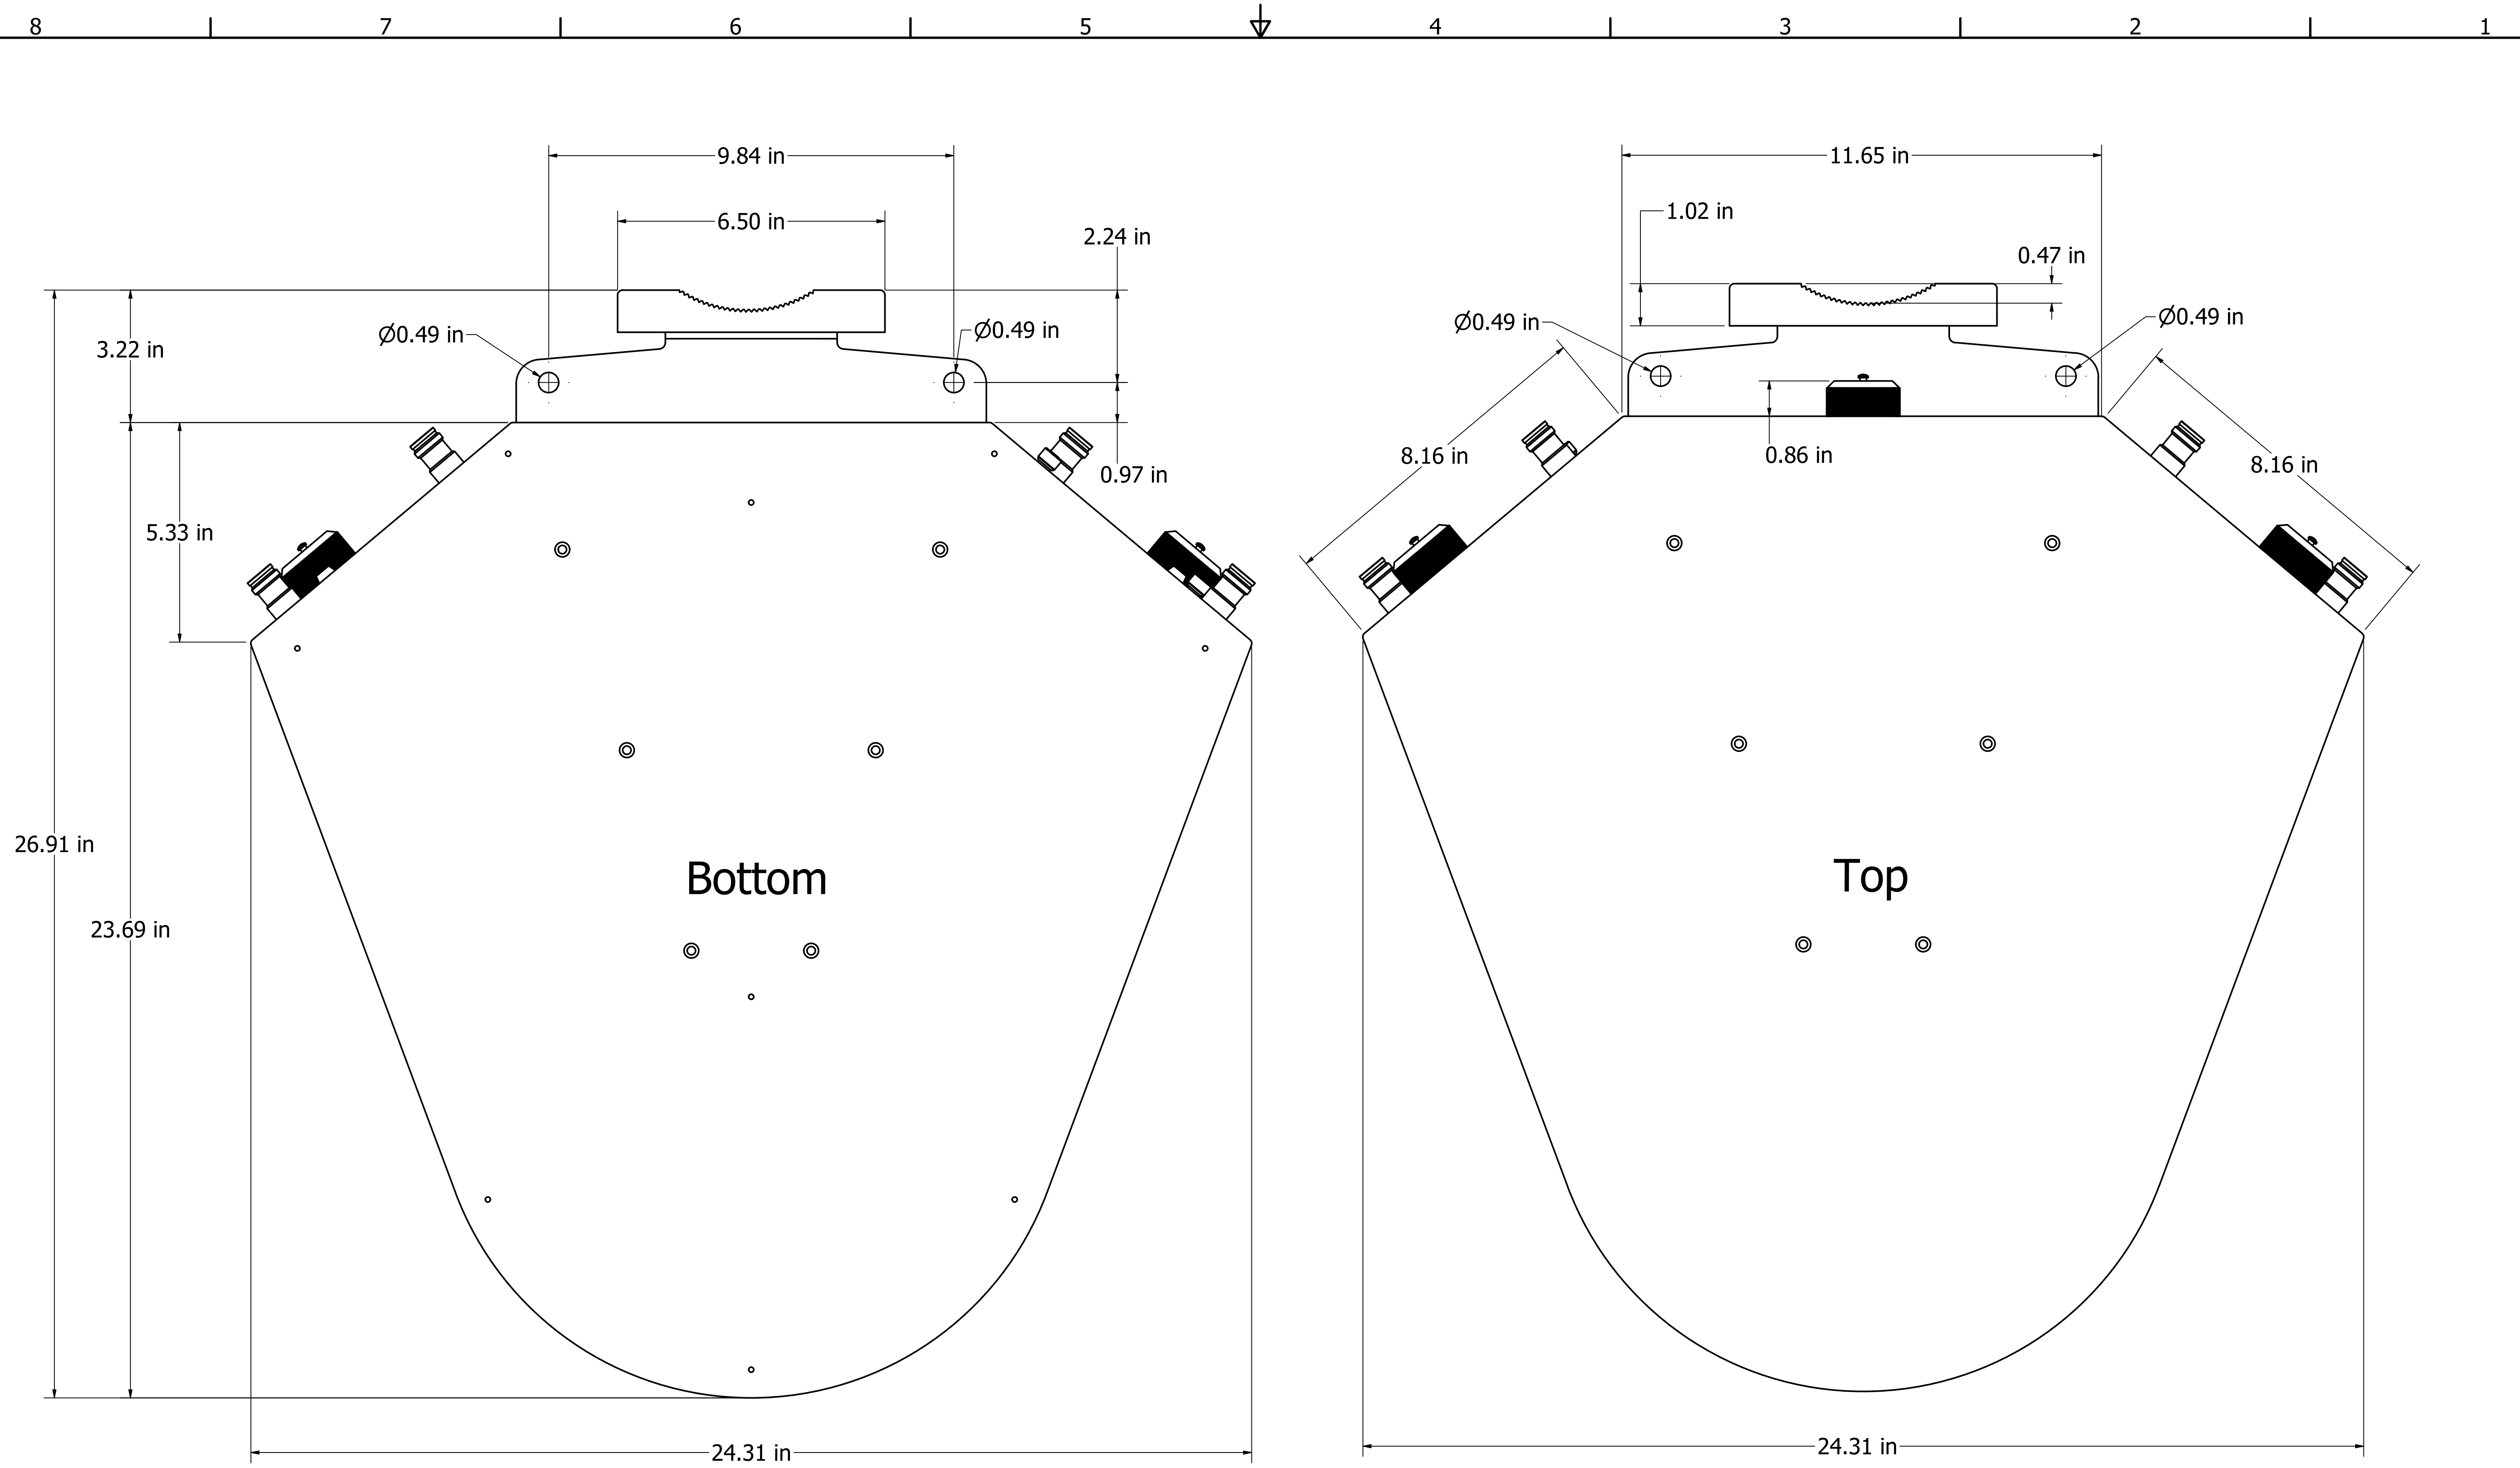

DRAWN		MatSing	
CHECKED		TITLE	
Pavel	5/7/2019	MS-MBA-4	
QA			
MFG			
APPROVED			
		SIZE	DWG NO
		D	MS-MBA-3-H4 Rev A (in)
		SCALE	REV
		1 / 2	SHEET 3 OF 3