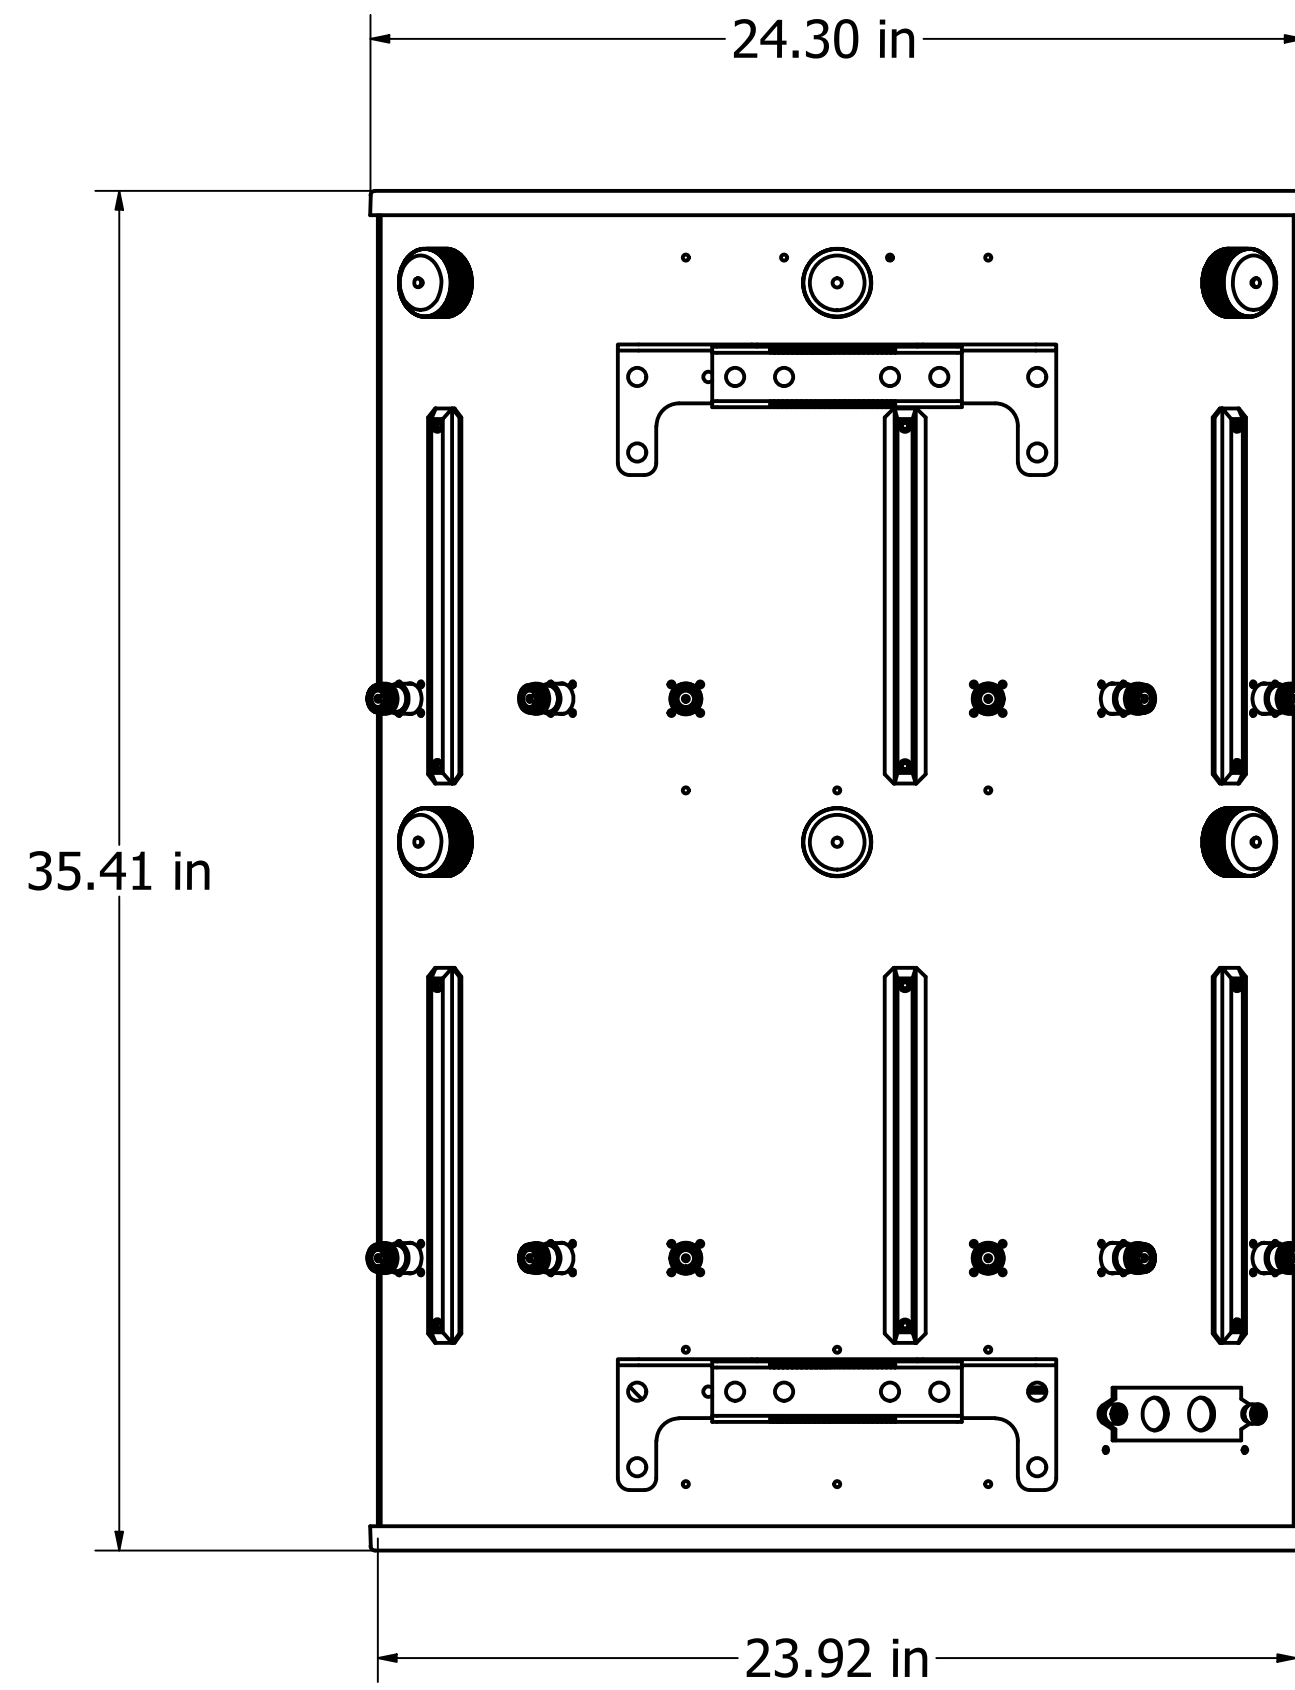

8 7 6 5 4 3 2 1

D

D

C

C

B

B

A

A

DRAWN Pavel		MatSing		
CHECKED Pavel	5/7/2019	TITLE		
QA		MS-MBA-4		
MFG			DWG NO	REV
APPROVED		SIZE D	MS-MBA-3-H4 Rev A (in)	
		SCALE 1 / 5	SHEET 1 OF 3	

8 7 6 5 4 3 2 1

DETAIL A
SCALE 1 / 2

DRAWN Pavel		MatSing	
CHECKED Pavel	5/7/2019	TITLE	
QA		MS-MBA-4	
MFG		SIZE	DWG NO
APPROVED		D	MS-MBA-3-H4 Rev A (in)
		SCALE	1 / 3
			SHEET 2 OF 3

DRAWN		MatSing	
CHECKED		TITLE	
Pavel	5/7/2019	MS-MBA-4	
QA			
MFG			
APPROVED			
		SIZE	DWG NO
		D	MS-MBA-3-H4 Rev A (in)
		SCALE	REV
		1 / 2	SHEET 3 OF 3