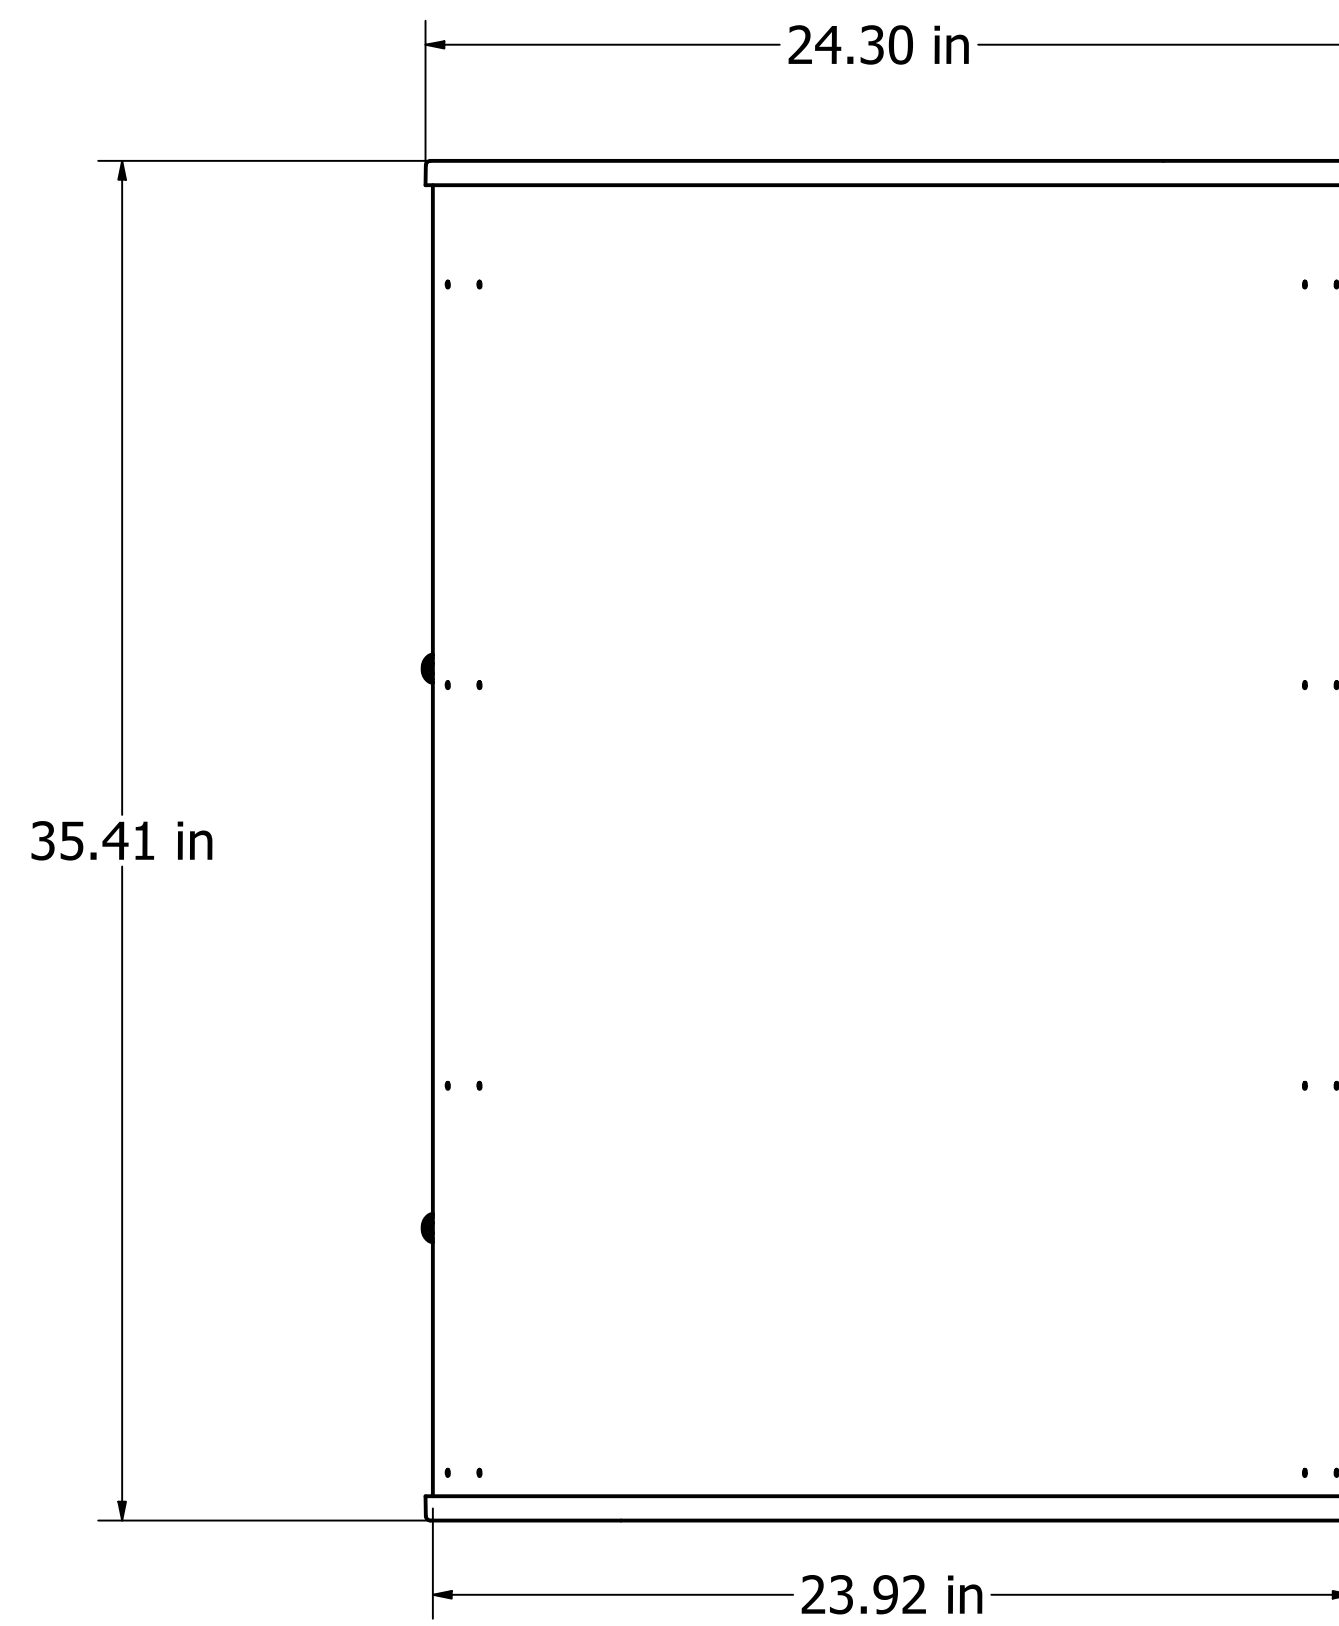

8 7 6 5 4 3 2 1

D

D

C

C

B

B

A

A

DRAWN Pavel		MatSing		
CHECKED Pavel	5/7/2019	TITLE		
QA		MS-MBA-4		
MFG			DWG NO	REV
APPROVED		SIZE D	MS-MBA-3-H4 Rev A (in)	
		SCALE 1 / 5	SHEET 1 OF 3	

8 7 6 5 4 3 2 1

DETAIL A
SCALE 1 / 2

DRAWN Pavel		MatSing	
CHECKED Pavel	5/7/2019	TITLE	
QA		MS-MBA-4	
MFG		SIZE	DWG NO
APPROVED		D	MS-MBA-3-H4 Rev A (in)
		SCALE	1 / 3
			SHEET 2 OF 3

DRAWN		MatSing	
CHECKED		TITLE	
Pavel	5/7/2019	MS-MBA-4	
QA			
MFG			
APPROVED			
		SIZE	DWG NO
		D	MS-MBA-3-H4 Rev A (in)
		SCALE	REV
		1 / 2	SHEET 3 OF 3