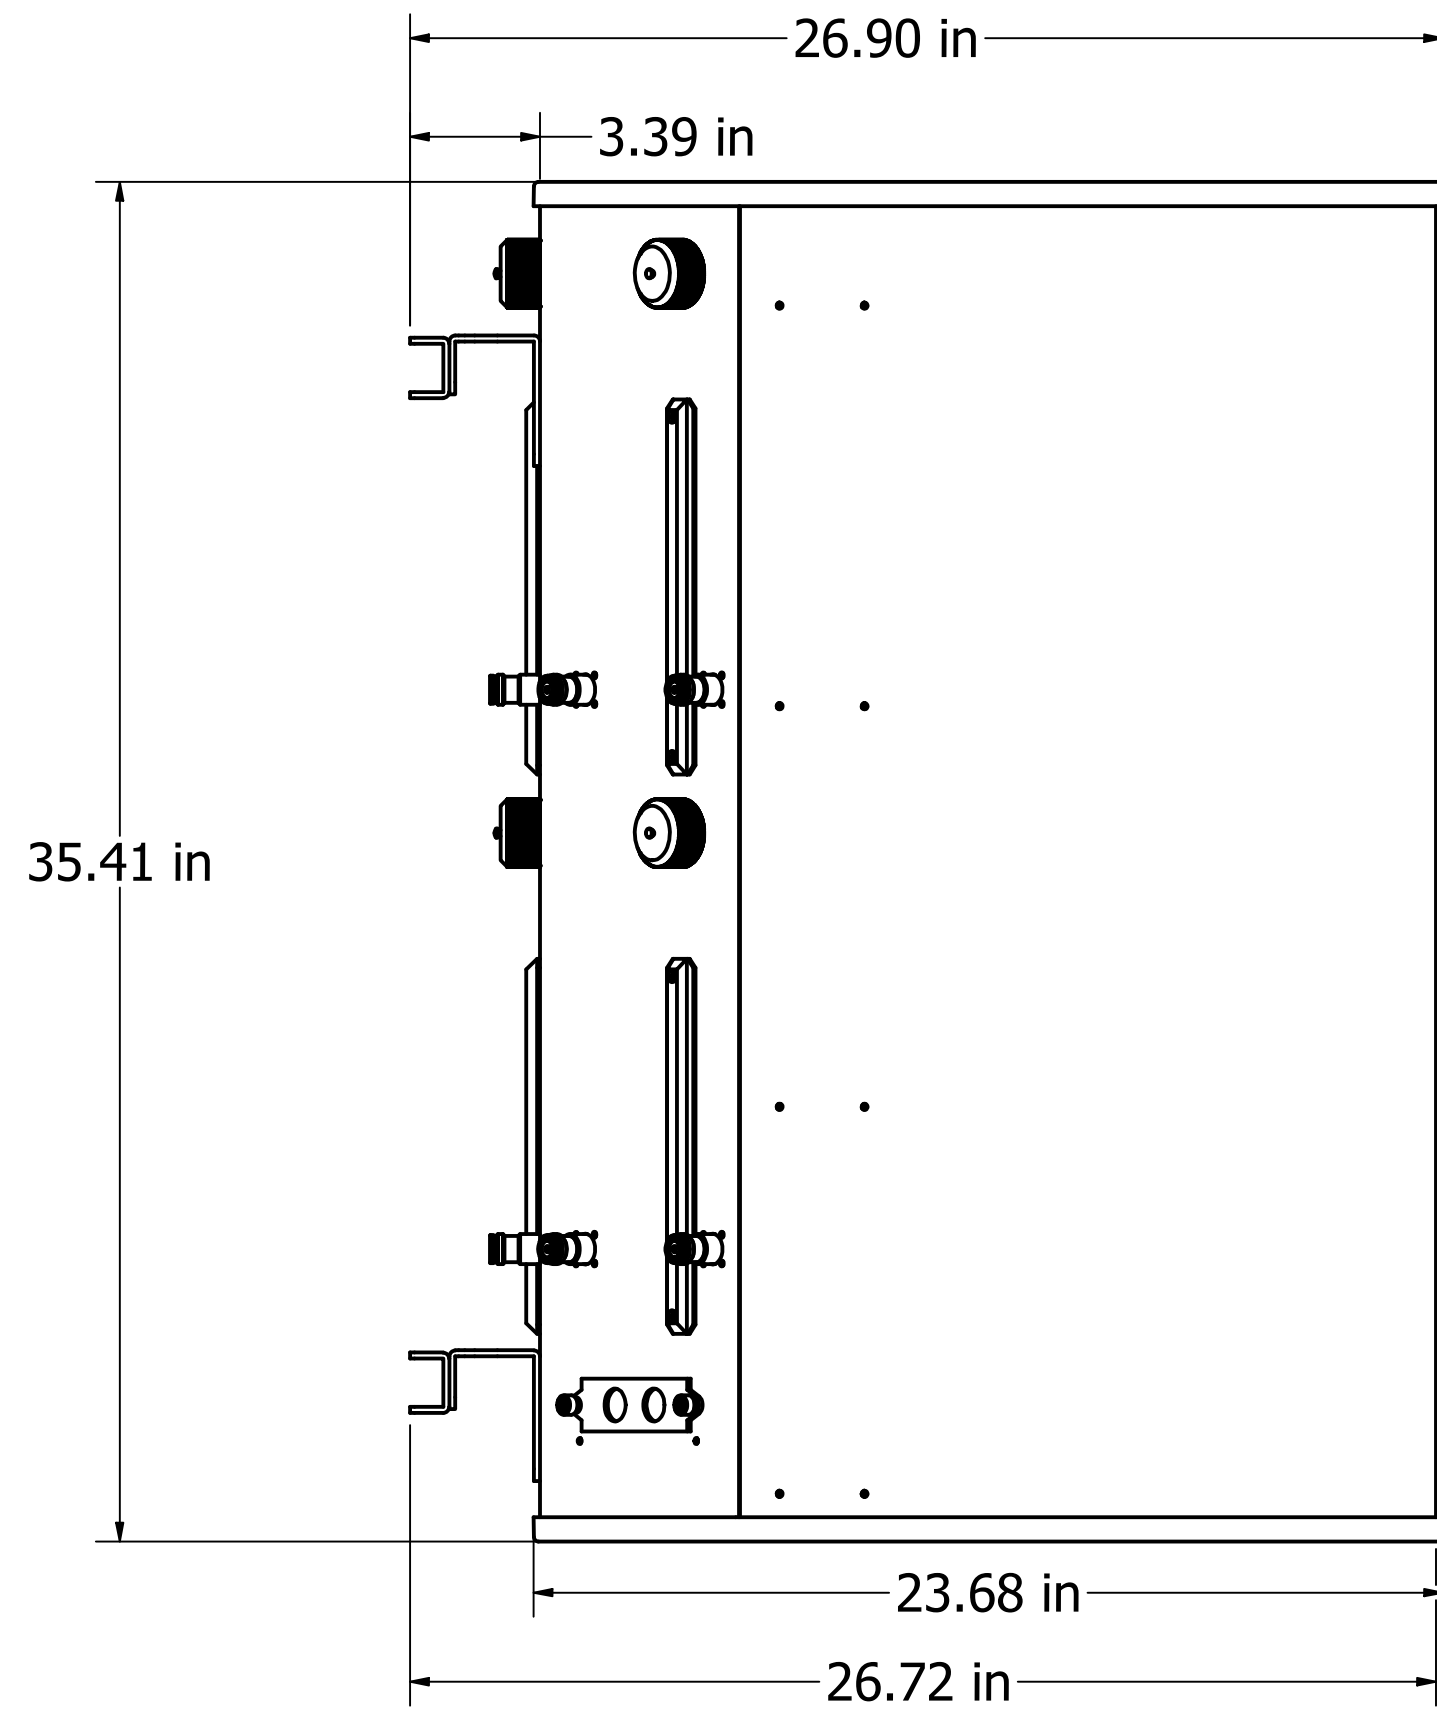

8 7 6 5 4 3 2 1

D

D

C

C

B

B

A

A

DRAWN Pavel		MatSing		
CHECKED Pavel	5/7/2019	TITLE		
QA		MS-MBA-4		
MFG			DWG NO	REV
APPROVED		SIZE D	MS-MBA-3-H4 Rev A (in)	
		SCALE 1 / 5	SHEET 1 OF 3	

8 7 6 5 4 3 2 1

DETAIL A
SCALE 1 / 2

DRAWN Pavel		MatSing	
CHECKED Pavel	5/7/2019	TITLE	
QA		MS-MBA-4	
MFG		SIZE	DWG NO
APPROVED		D	MS-MBA-3-H4 Rev A (in)
		SCALE	1 / 3
			SHEET 2 OF 3

DRAWN		MatSing	
CHECKED		TITLE	
Pavel	5/7/2019	MS-MBA-4	
QA			
MFG			
APPROVED			
		SIZE	DWG NO
		D	MS-MBA-3-H4 Rev A (in)
		SCALE	REV
		1 / 2	SHEET 3 OF 3