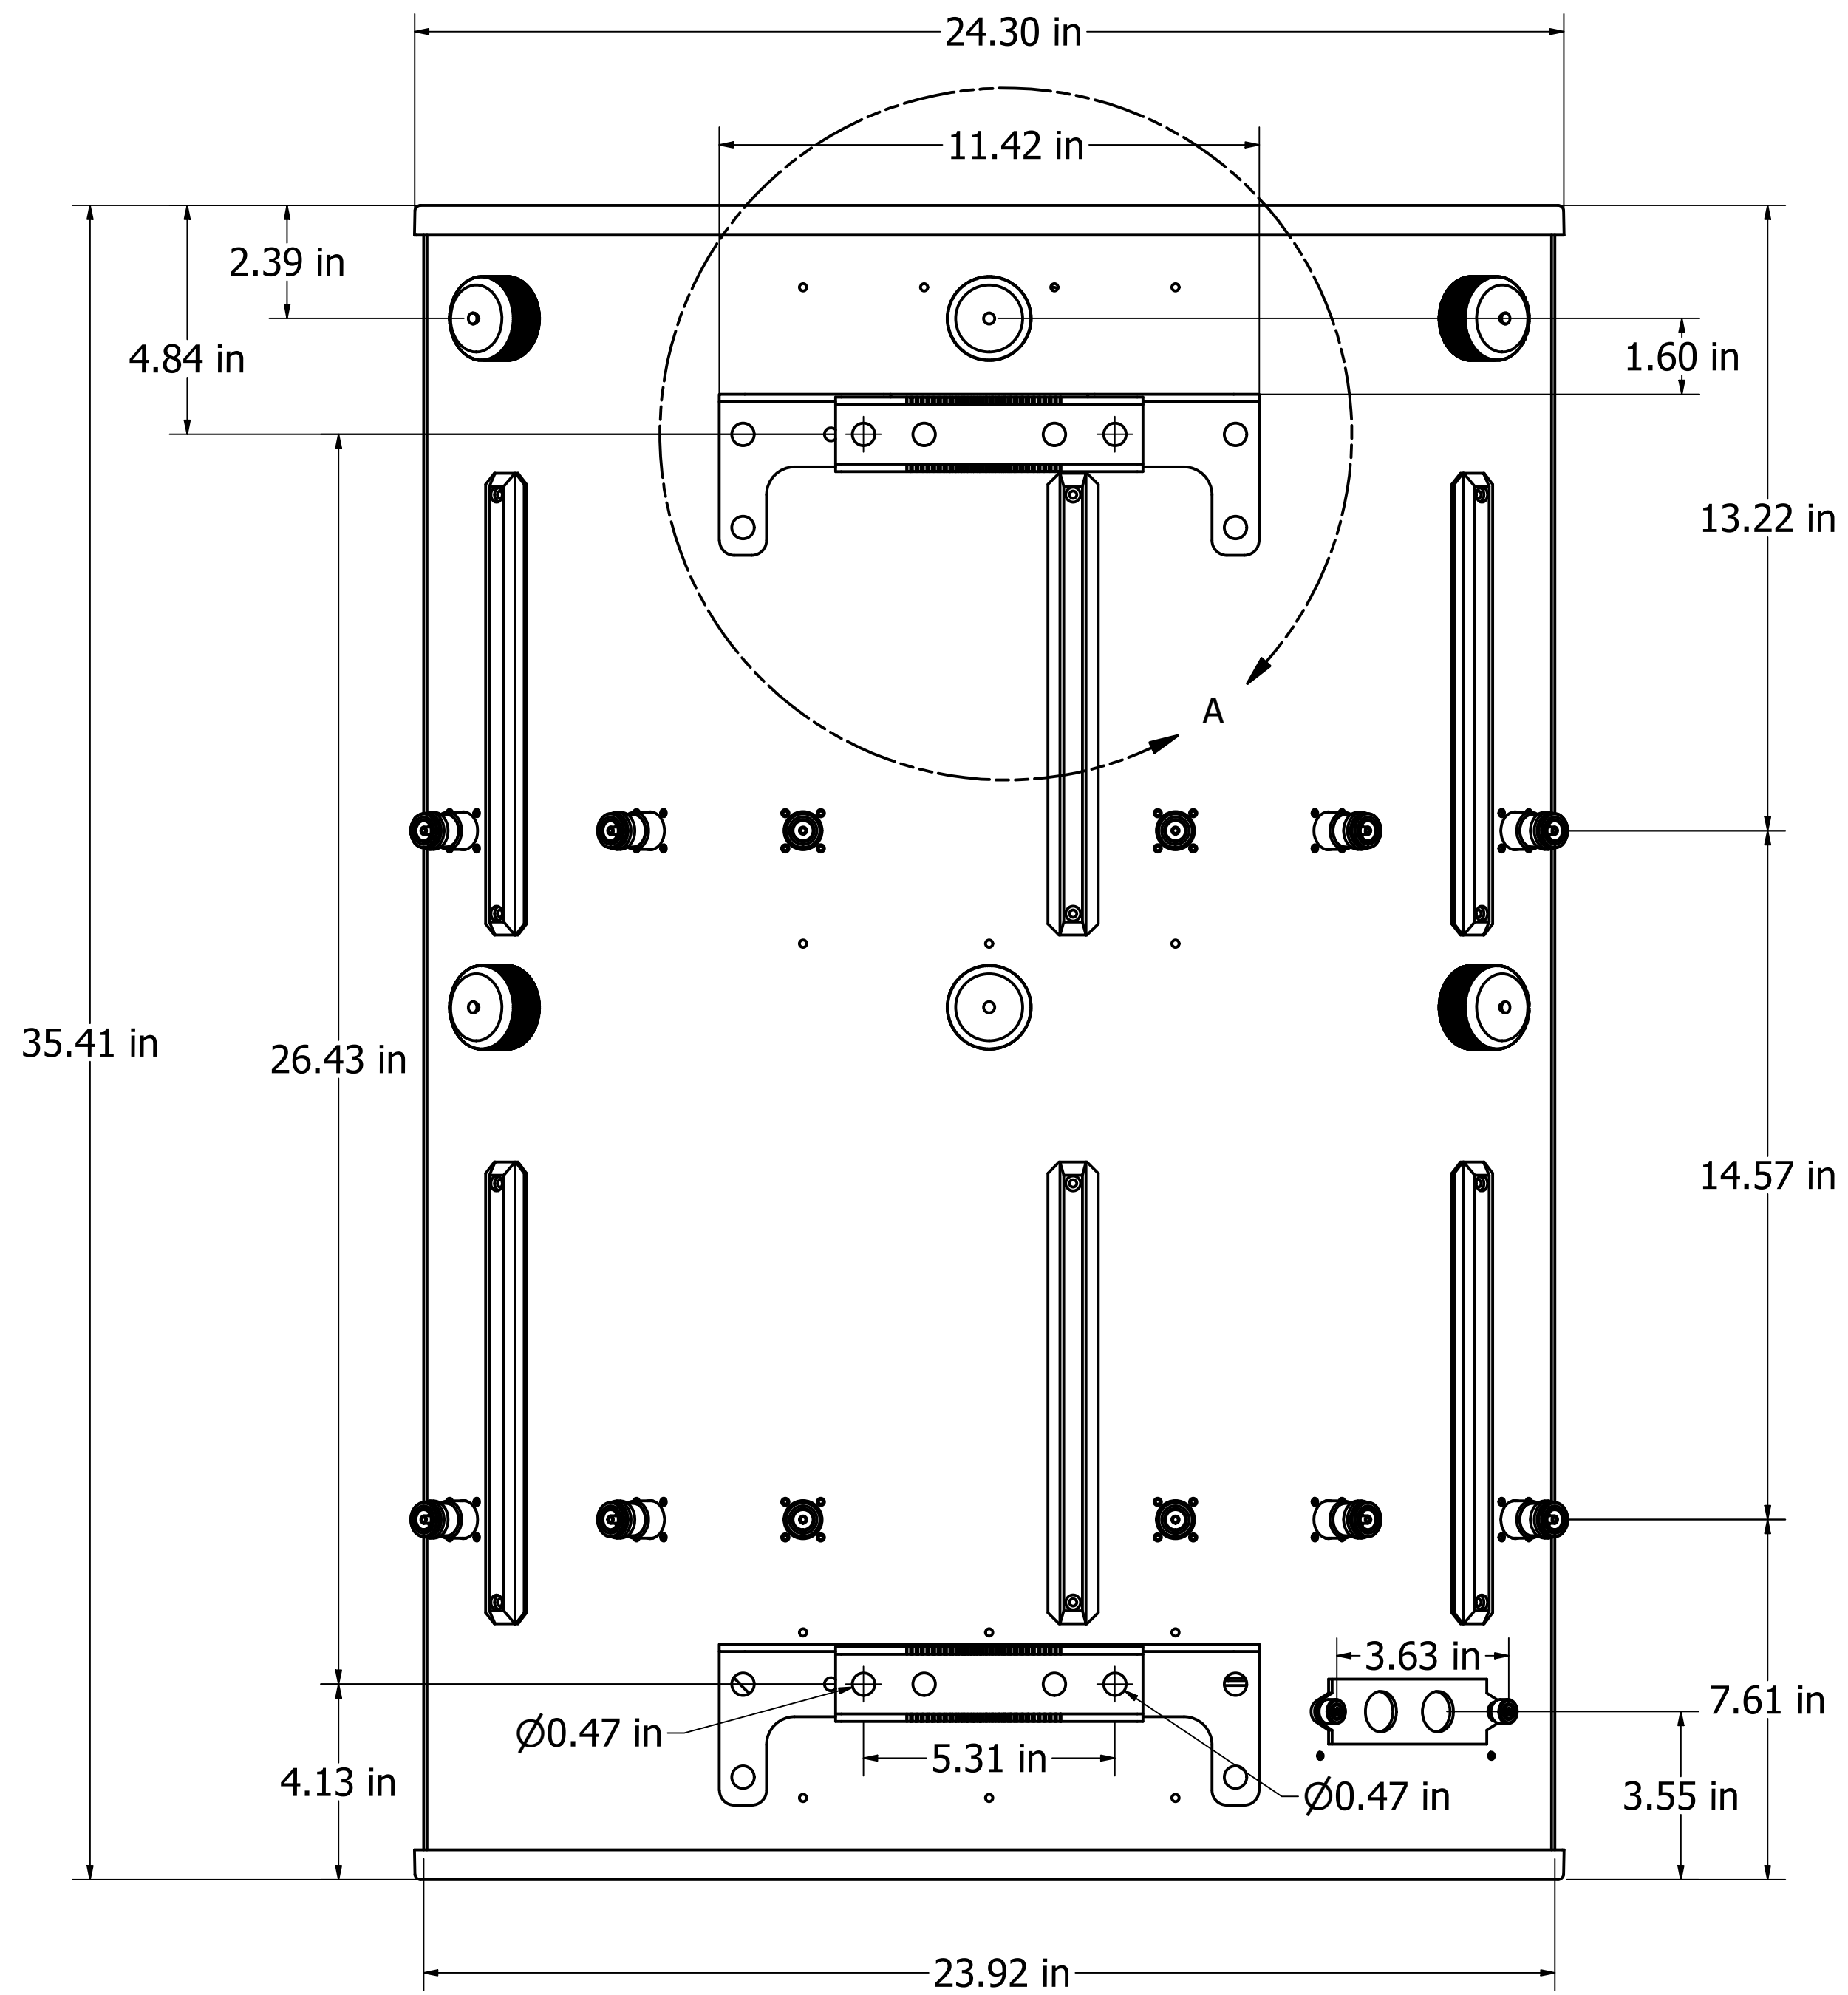

A

DRAWN Pavel		MatSing		
CHECKED Pavel	5/7/2019	TITLE		
QA		MS-MBA-4		
MFG			DWG NO	REV
APPROVED		SIZE D	MS-MBA-3-H4 Rev A (in)	
		SCALE 1 / 5	SHEET 1 OF 3	

8 7 6 5 4 3 2 1

DETAIL A
SCALE 1 / 2

DRAWN Pavel		MatSing	
CHECKED Pavel	5/7/2019	TITLE	
QA		MS-MBA-4	
MFG		SIZE	DWG NO
APPROVED		D	MS-MBA-3-H4 Rev A (in)
		SCALE	1 / 3
			SHEET 2 OF 3

DRAWN		MatSing	
CHECKED		TITLE	
Pavel	5/7/2019	MS-MBA-4	
QA			
MFG			
APPROVED			
		SIZE	DWG NO
		D	MS-MBA-3-H4 Rev A (in)
		SCALE	REV
		1 / 2	SHEET 3 OF 3