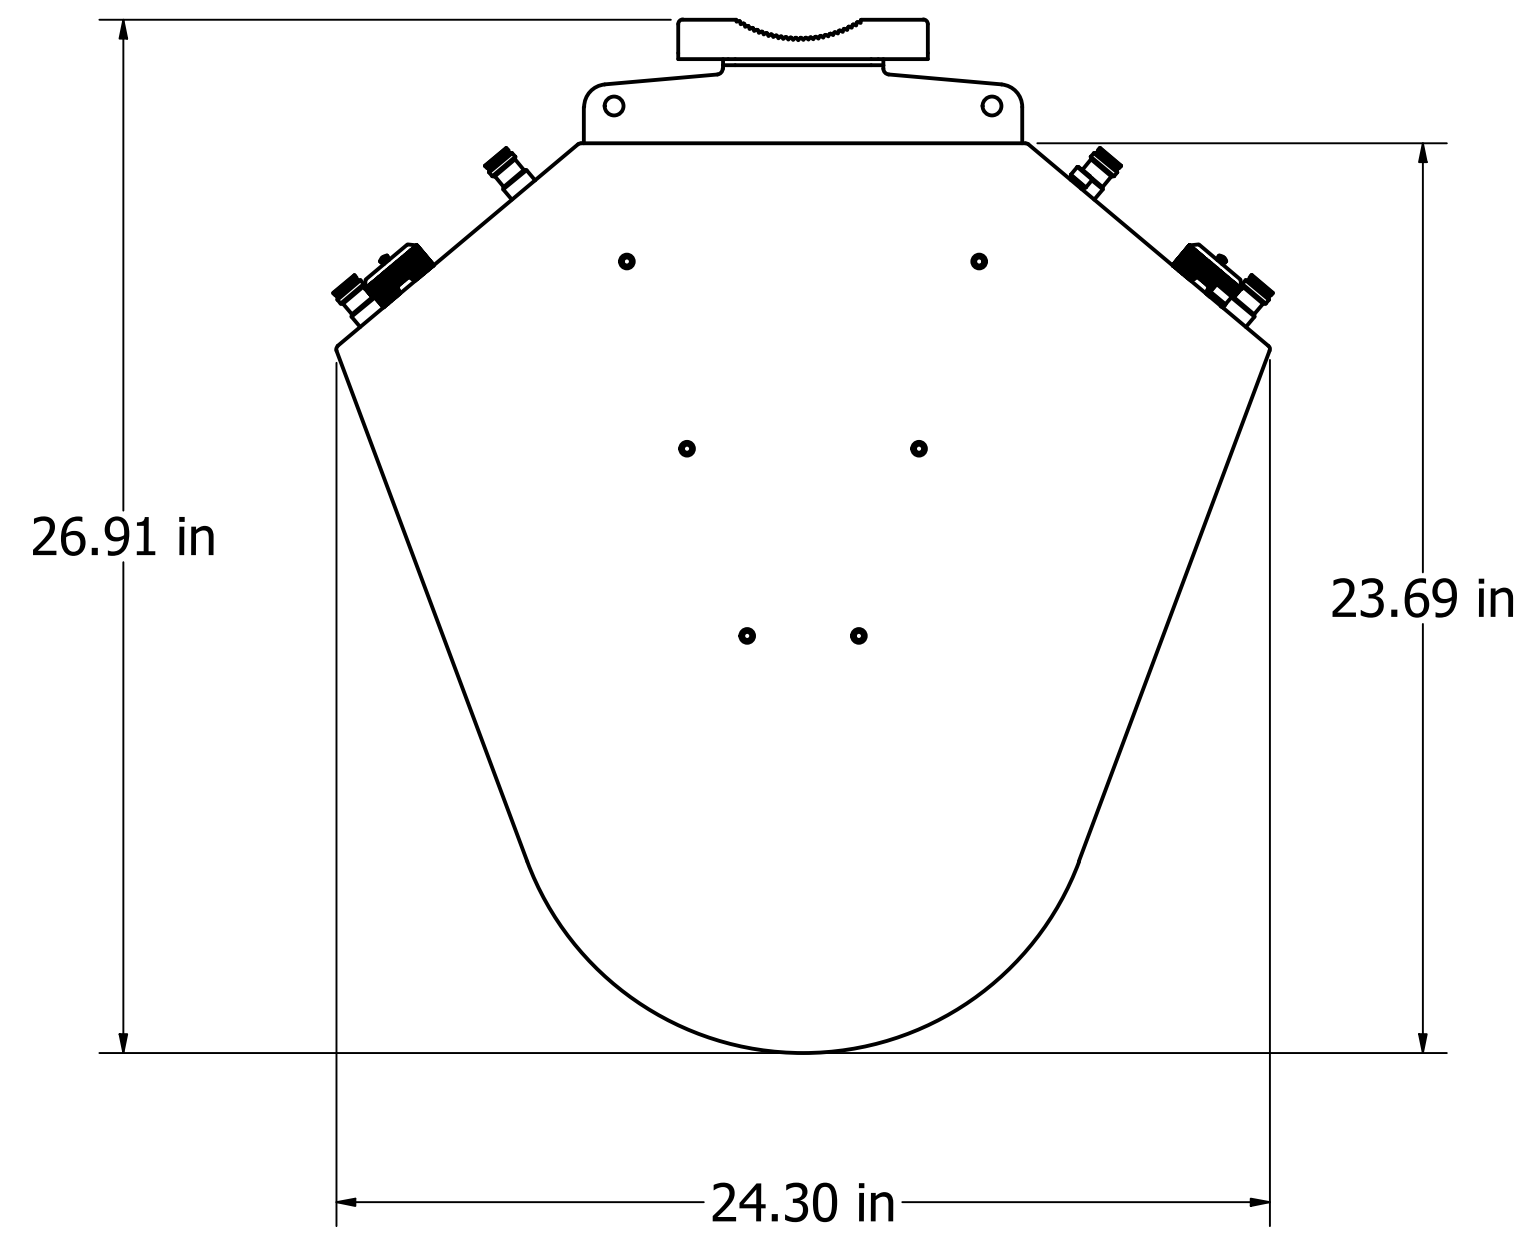

A

DRAWN Pavel		MatSing		
CHECKED Pavel	5/7/2019	TITLE		
QA		MS-MBA-4		
MFG			DWG NO	REV
APPROVED		SIZE D	MS-MBA-3-H4 Rev A (in)	
		SCALE 1 / 5	SHEET 1 OF 3	

8 7 6 5 4 3 2 1

DETAIL A
SCALE 1 / 2

DRAWN Pavel		MatSing	
CHECKED Pavel	5/7/2019	TITLE	
QA		MS-MBA-4	
MFG		SIZE	DWG NO
APPROVED		D	MS-MBA-3-H4 Rev A (in)
		SCALE	1 / 3
			SHEET 2 OF 3