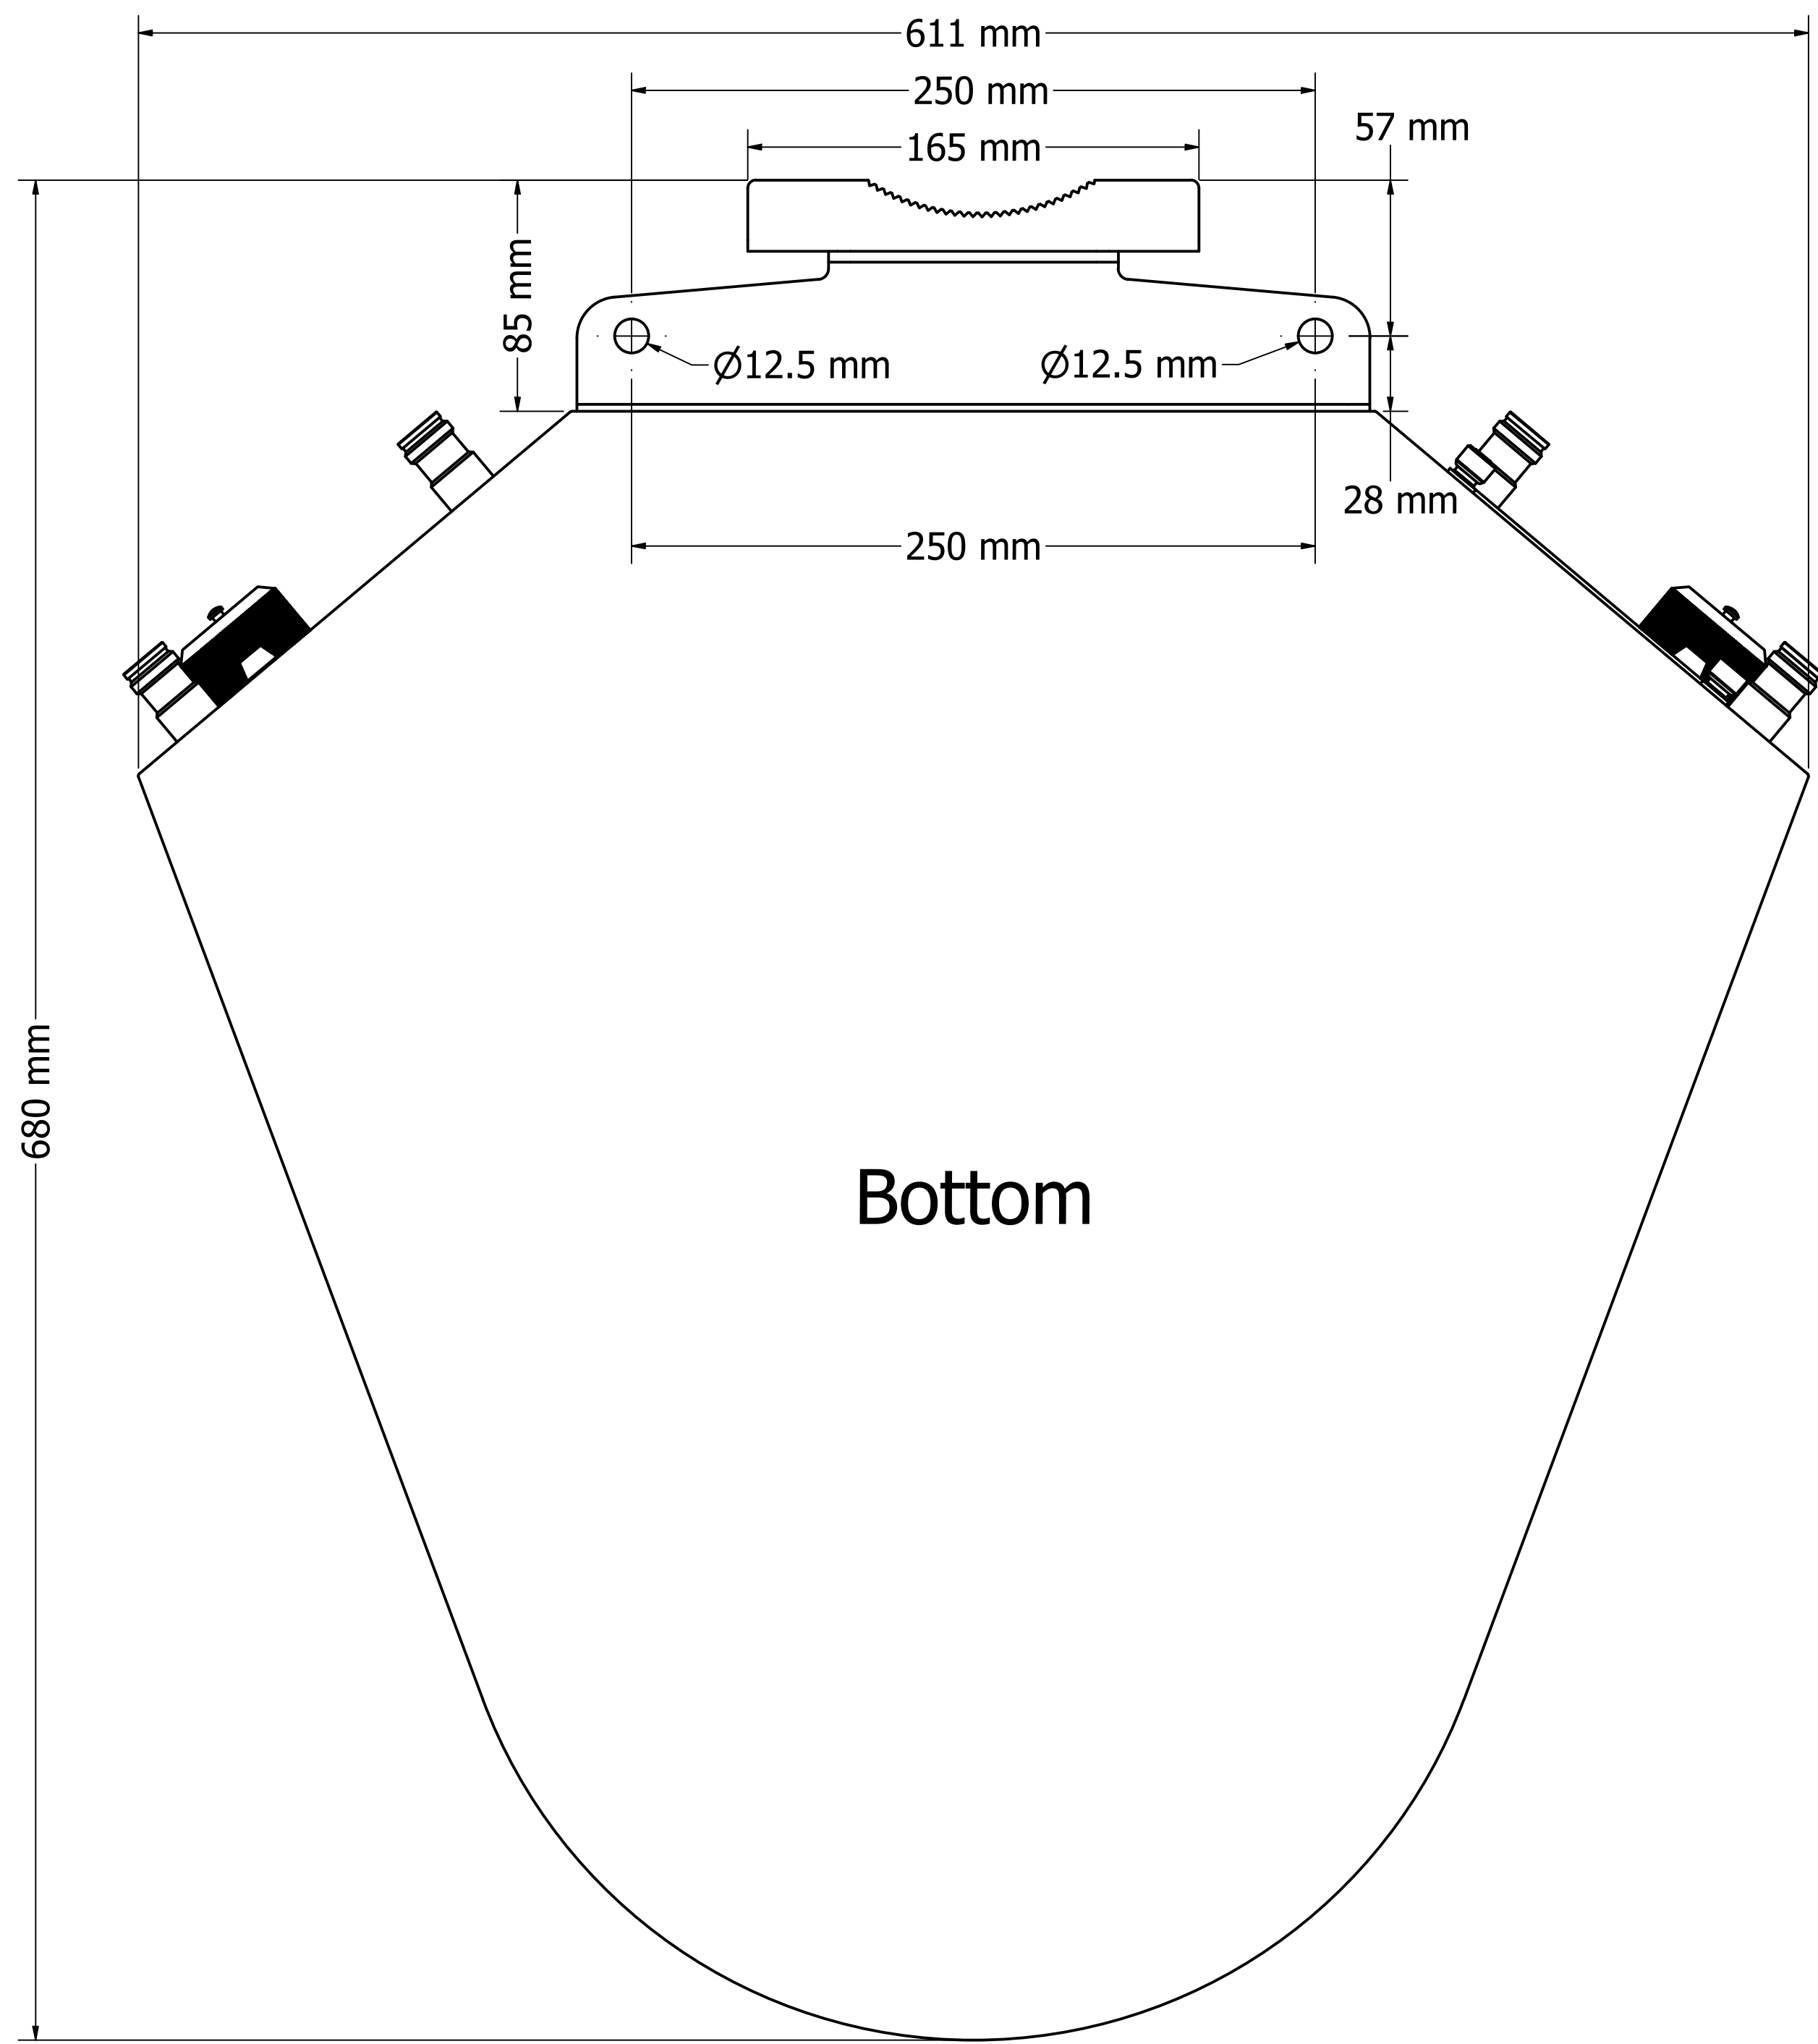

DRAWN		MatSing		
CHECKED		TITLE		
Pavel	5/7/2019	MS-MBA-2 Rev B		
QA		SIZE		
MFG		D	DWG NO	REV
APPROVED			MS-MBA-2 Rev B (mm)	B
		SCALE	1 / 4	SHEET 1 OF 3

DETAIL A  
SCALE .5

DRAWN		MatSing		
CHECKED		TITLE		
Pavel	5/7/2019	MS-MBA-2 Rev B		
QA		REV B		
MFG		DWG NO MS-MBA-2 Rev B (mm)		
APPROVED		SIZE	D	REV
		SCALE	1 / 2	SHEET 2 OF 3

Bottom

Top

DRAWN Pavel		MatSing		
CHECKED Pavel	5/7/2019	TITLE		
QA		MS-MBA-2 Rev B		
MFG		SIZE D	DWG NO MS-MBA-2 Rev B (mm)	REV B
APPROVED		SCALE 1 / 2 SHEET 3 OF 3		