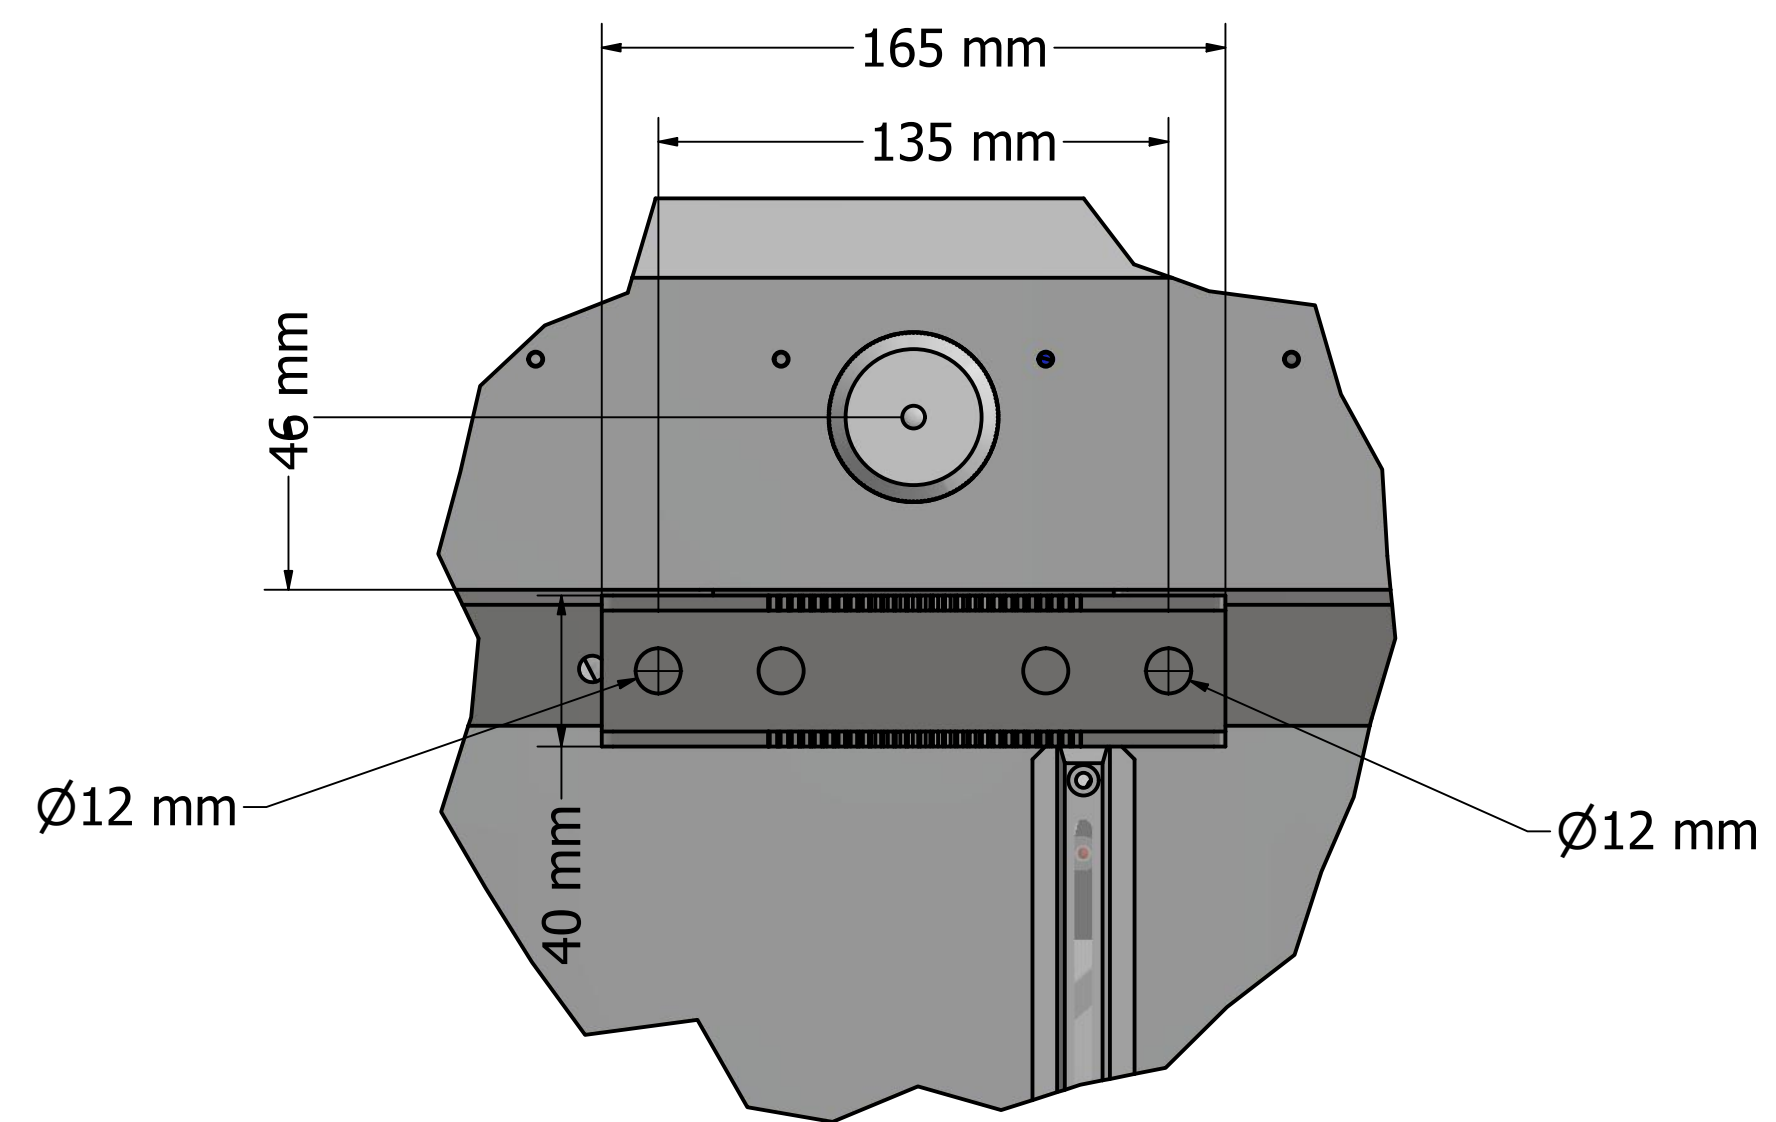

DRAWN		MatSing		
CHECKED		TITLE		
Pavel	5/7/2019	MS-MBA-2 Rev B		
QA		SIZE		
MFG		D	DWG NO	REV
APPROVED			MS-MBA-2 Rev B (mm)	B
		SCALE	1 / 4	SHEET 1 OF 3

DETAIL A  
SCALE .5

DRAWN		MatSing		
CHECKED		TITLE		
Pavel	5/7/2019	MS-MBA-2 Rev B		
QA		REV B		
MFG		DWG NO MS-MBA-2 Rev B (mm)		
APPROVED		SIZE	D	REV
		SCALE	1 / 2	SHEET 2 OF 3

Bottom

Top

DRAWN Pavel		MatSing		
CHECKED Pavel	5/7/2019	TITLE		
QA		MS-MBA-2 Rev B		
MFG		SIZE D	DWG NO MS-MBA-2 Rev B (mm)	REV B
APPROVED		SCALE 1 / 2 SHEET 3 OF 3		