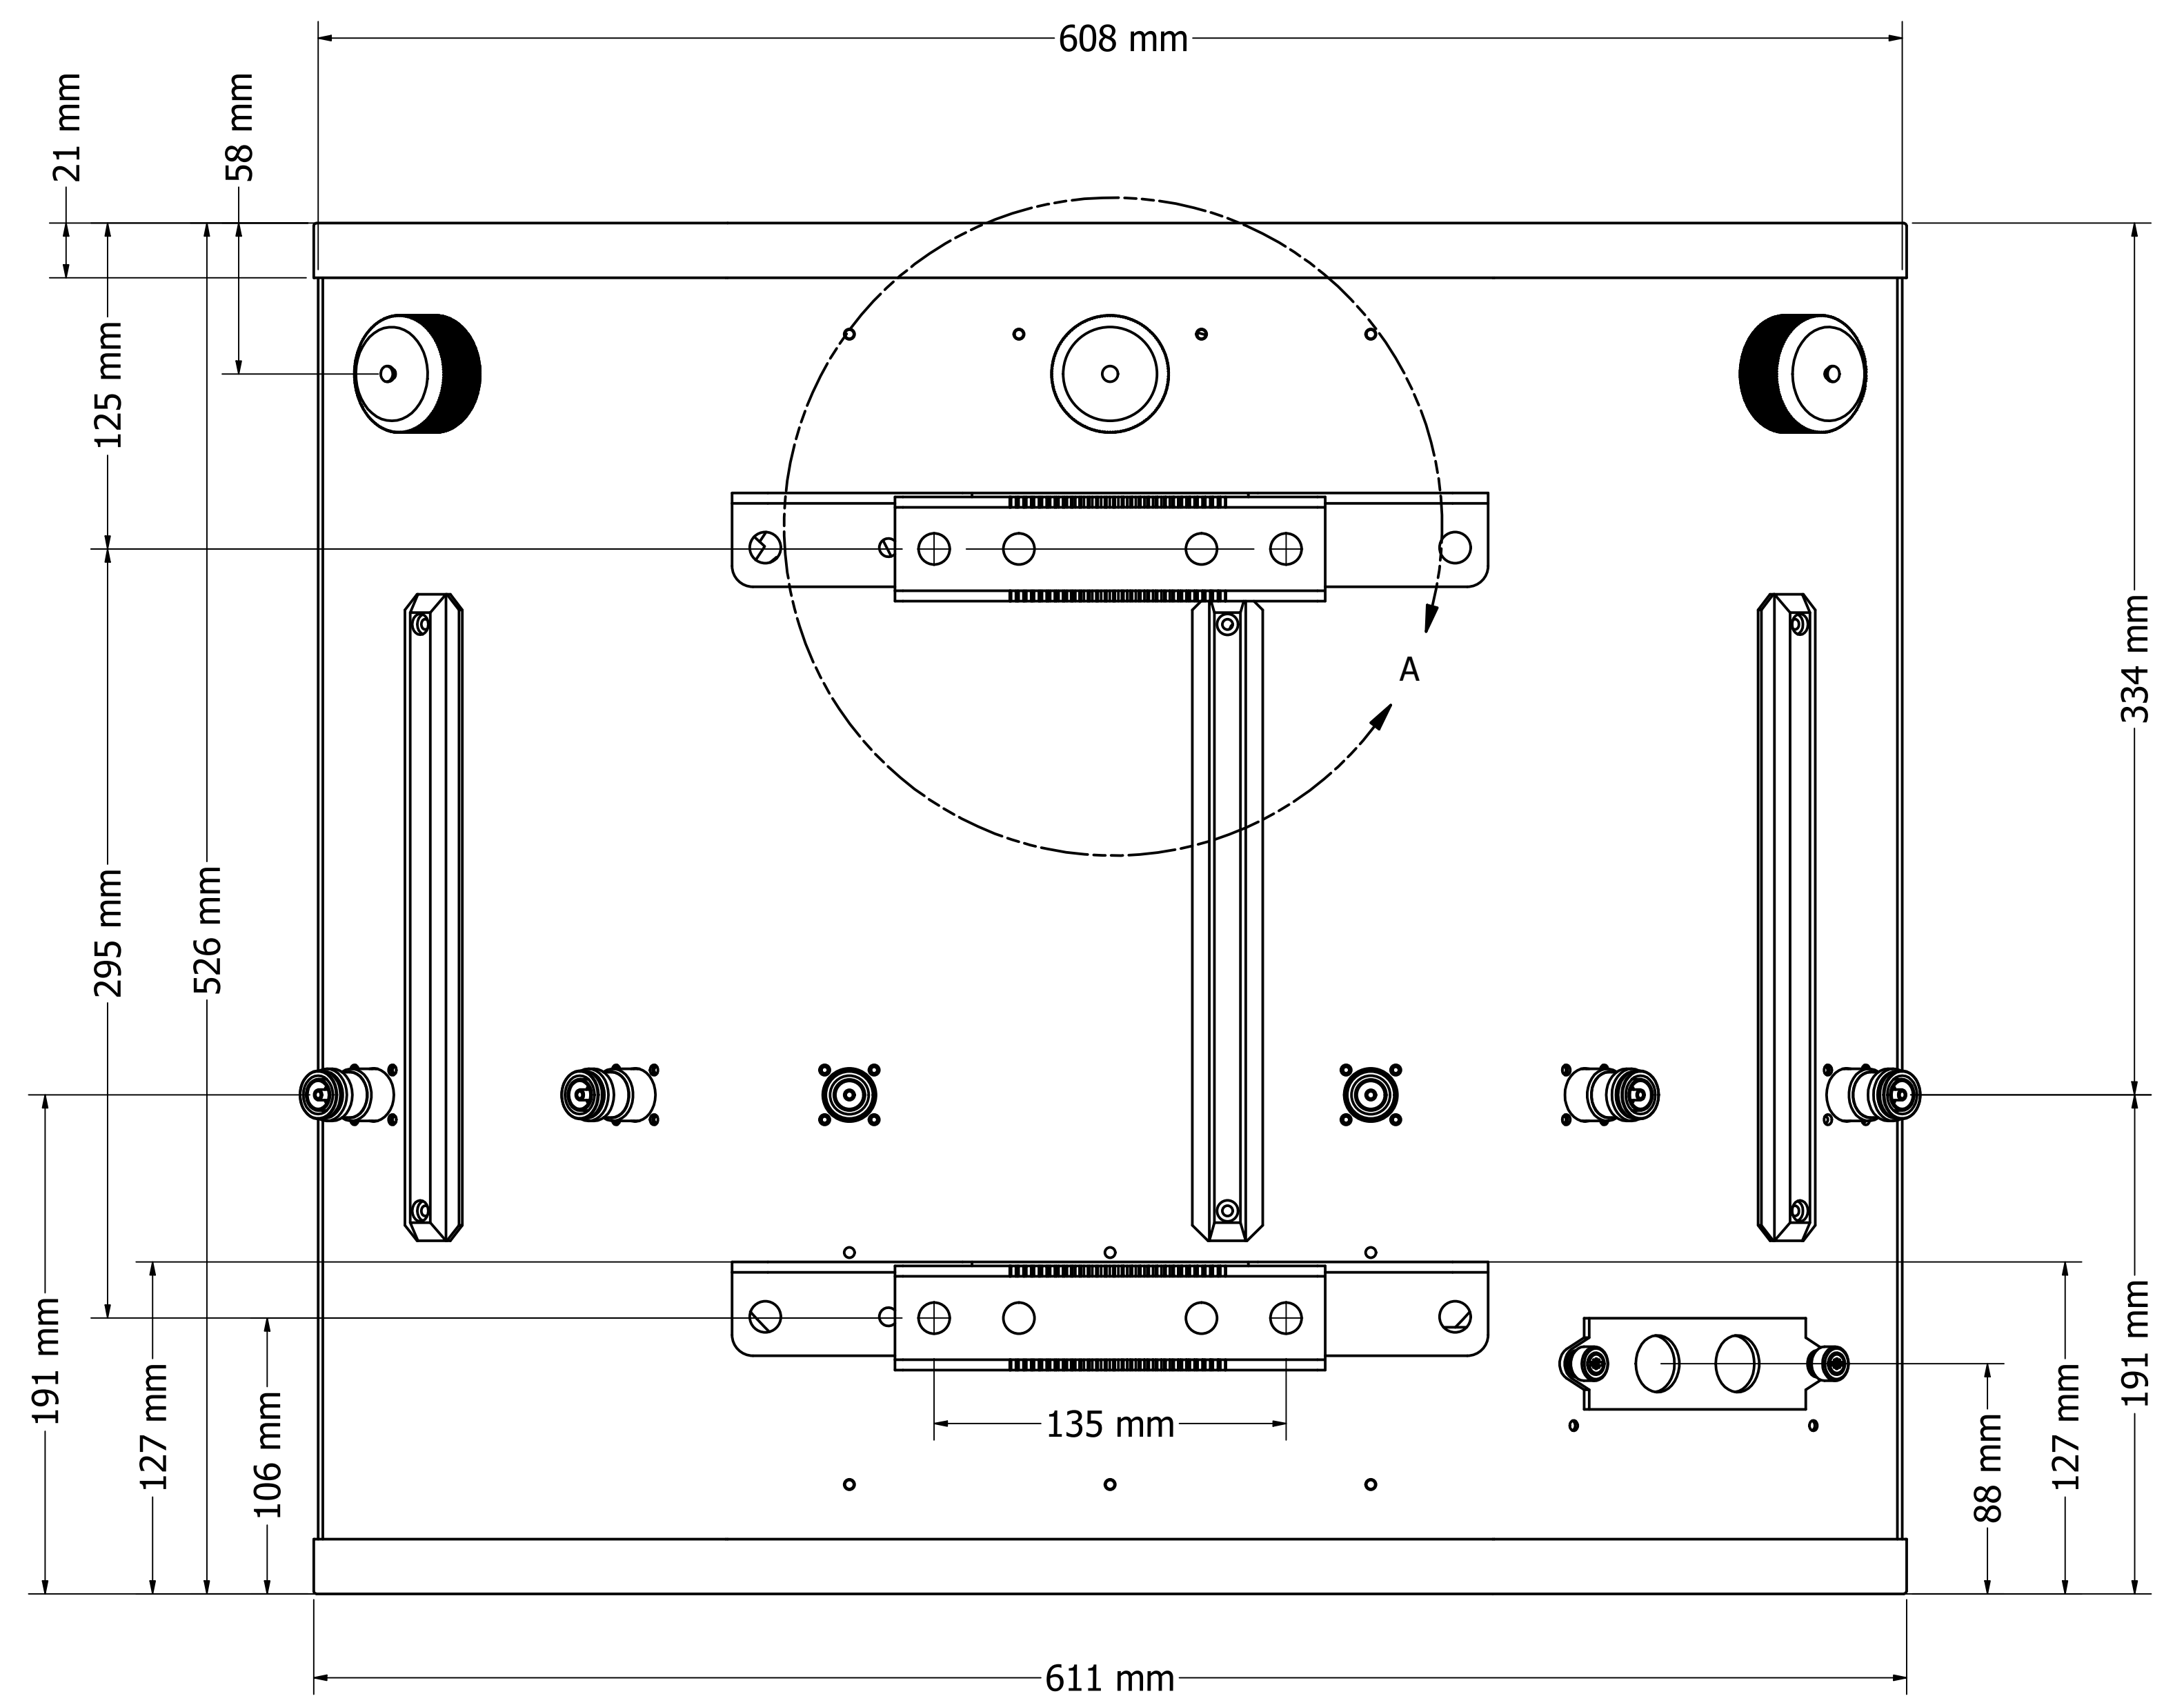

DRAWN		MatSing		
CHECKED		TITLE		
Pavel	5/7/2019	MS-MBA-2 Rev B		
QA		SIZE		
MFG		D	DWG NO	REV
APPROVED			MS-MBA-2 Rev B (mm)	B
		SCALE	1 / 4	SHEET 1 OF 3

DETAIL A  
SCALE .5

DRAWN		MatSing		
CHECKED		TITLE		
Pavel	5/7/2019	MS-MBA-2 Rev B		
QA		REV B		
MFG		DWG NO MS-MBA-2 Rev B (mm)		
APPROVED		SIZE	D	REV
		SCALE	1 / 2	SHEET 2 OF 3

Bottom

Top

DRAWN Pavel		MatSing		
CHECKED Pavel	5/7/2019	TITLE		
QA		MS-MBA-2 Rev B		
MFG		SIZE D	DWG NO MS-MBA-2 Rev B (mm)	REV B
APPROVED		SCALE 1 / 2 SHEET 3 OF 3		