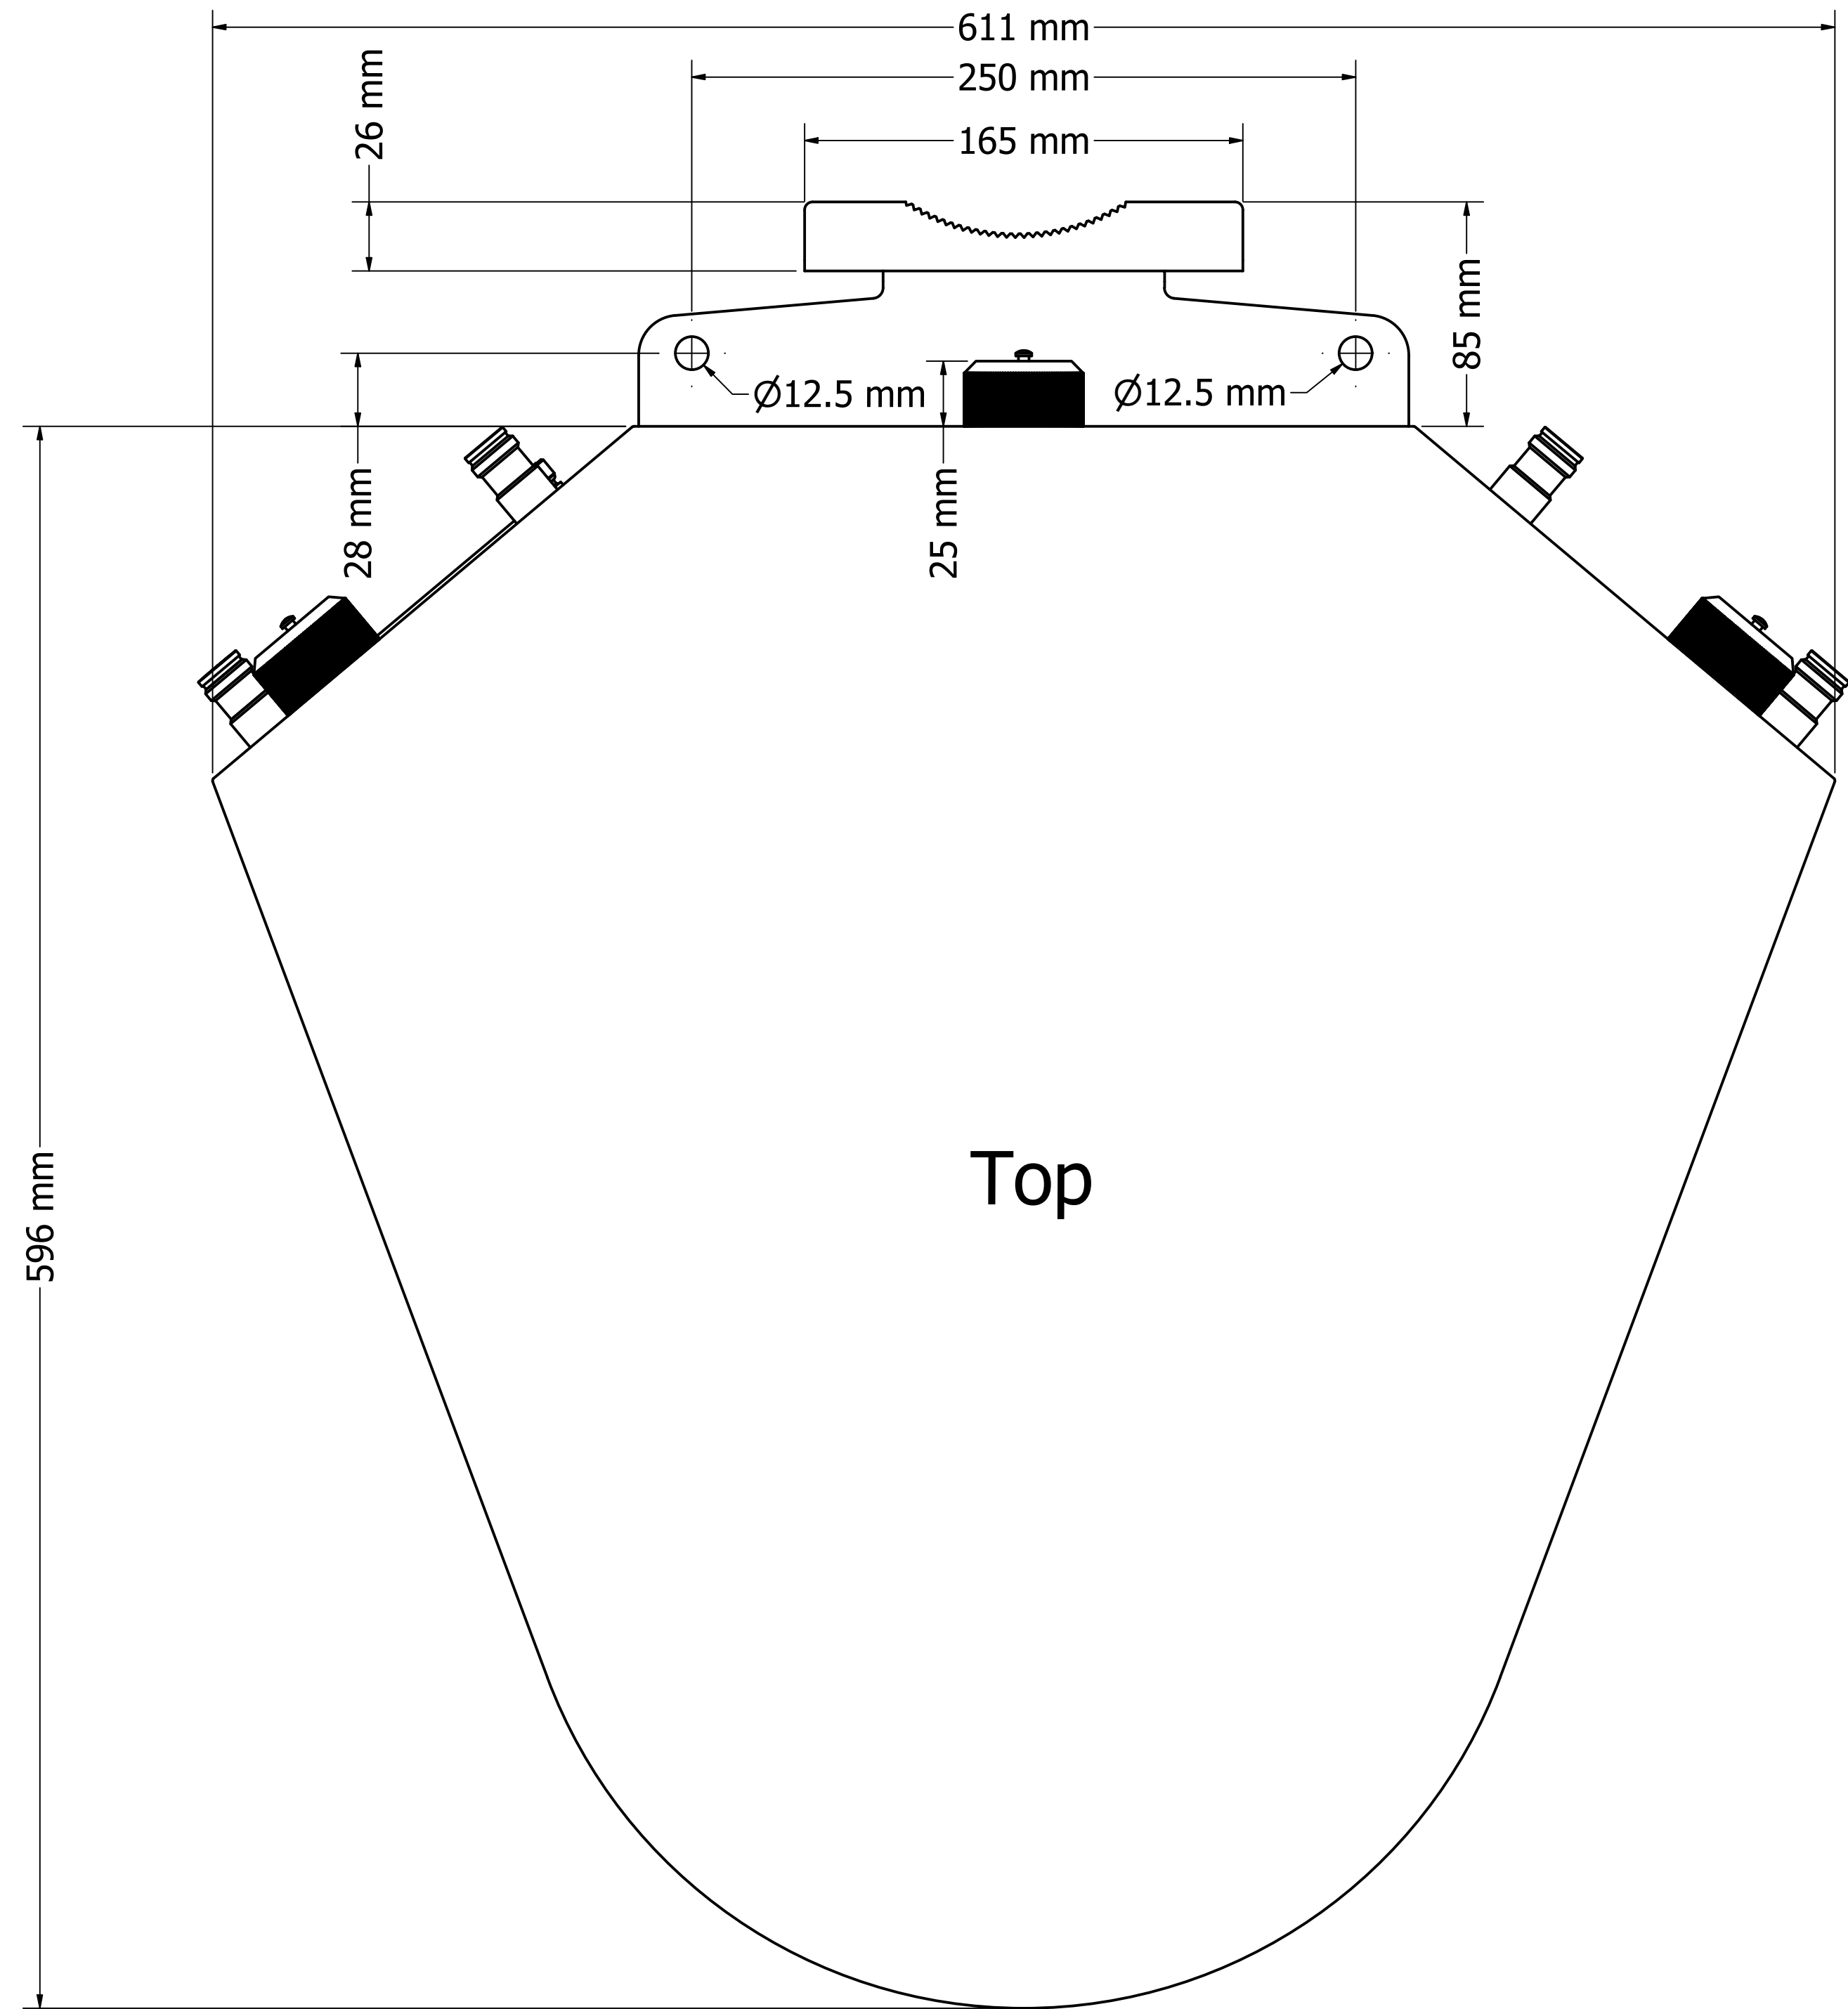

DRAWN		MatSing		
CHECKED		TITLE		
Pavel	5/7/2019	MS-MBA-2 Rev B		
QA		SIZE		
MFG		D	DWG NO	REV
APPROVED			MS-MBA-2 Rev B (mm)	B
		SCALE	1 / 4	SHEET 1 OF 3

DETAIL A  
SCALE .5

DRAWN		MatSing		
CHECKED		TITLE		
Pavel	5/7/2019	MS-MBA-2 Rev B		
QA		REV B		
MFG		DWG NO MS-MBA-2 Rev B (mm)		
APPROVED		SIZE	D	REV
		SCALE	1 / 2	SHEET 2 OF 3

Bottom

Top

DRAWN Pavel		MatSing		
CHECKED Pavel	5/7/2019	TITLE		
QA		MS-MBA-2 Rev B		
MFG		SIZE D	DWG NO MS-MBA-2 Rev B (mm)	REV B
APPROVED		SCALE 1 / 2 SHEET 3 OF 3		