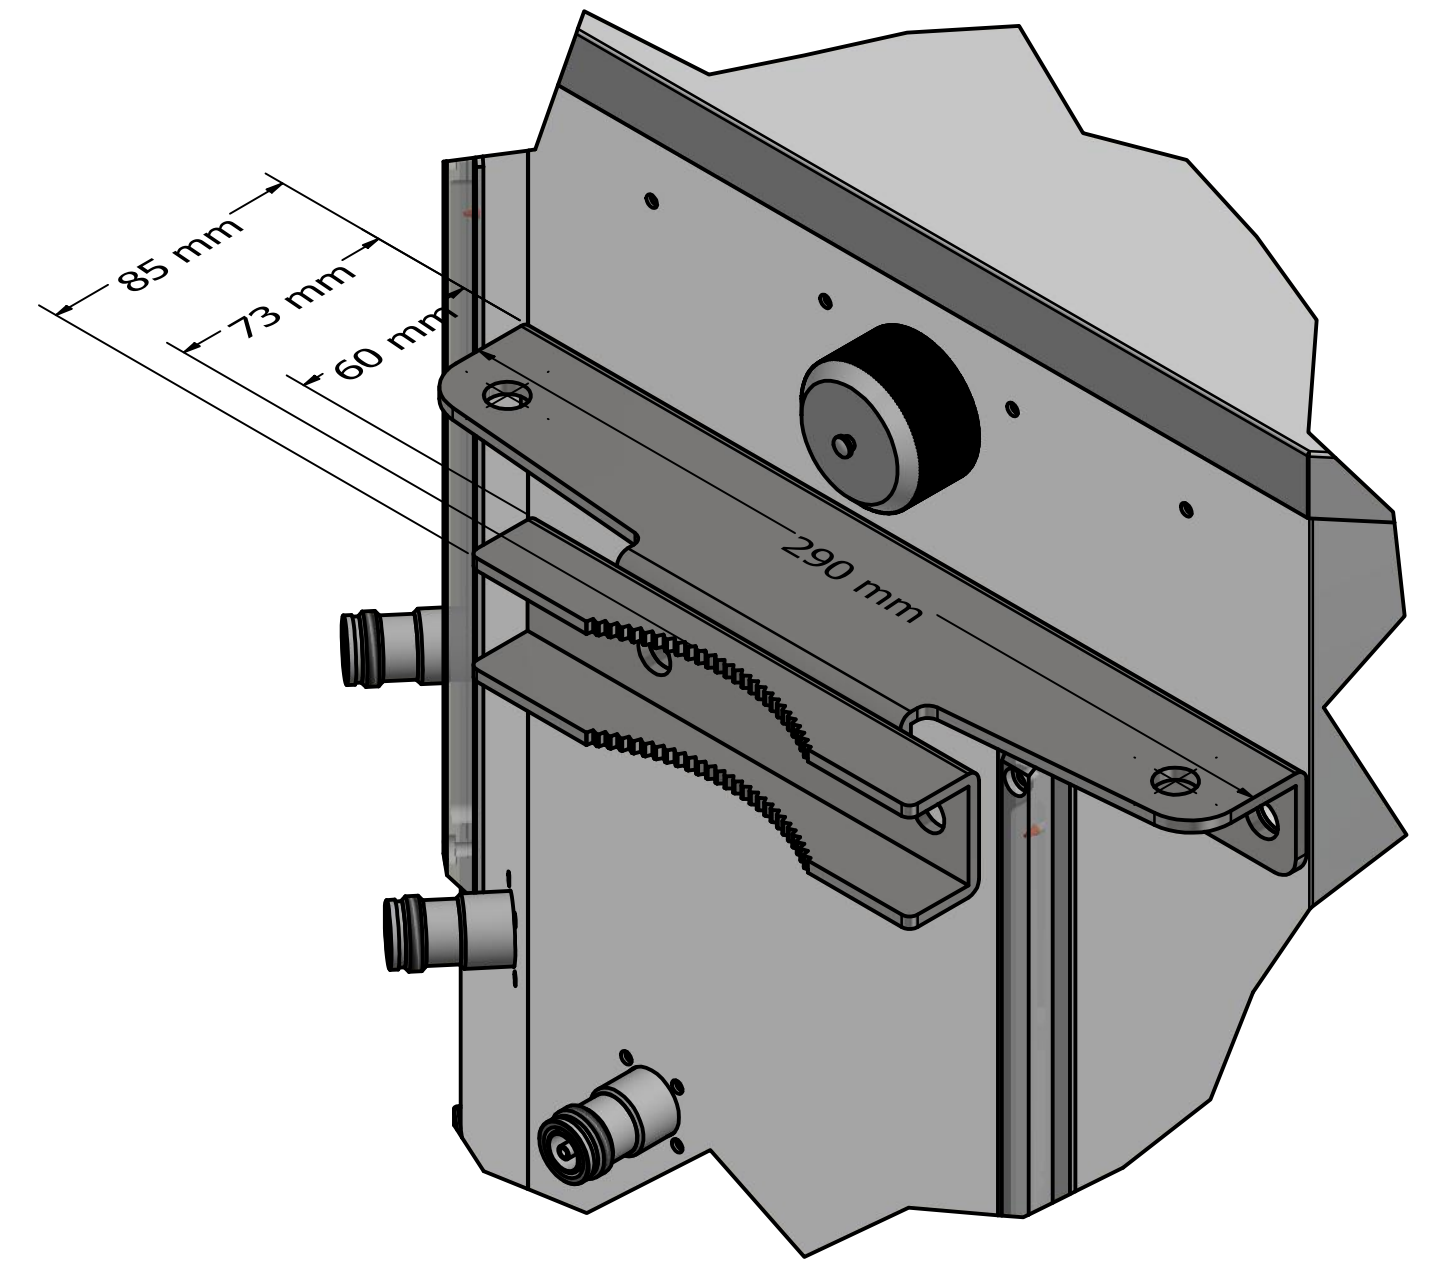

DRAWN		MatSing		
CHECKED		TITLE		
Pavel	5/7/2019	MS-MBA-2 Rev B		
QA		SIZE		
MFG		D	DWG NO	REV
APPROVED			MS-MBA-2 Rev B (mm)	B
		SCALE	1 / 4	SHEET 1 OF 3

DETAIL A  
SCALE .5

DRAWN		MatSing		
CHECKED		TITLE		
Pavel	5/7/2019	MS-MBA-2 Rev B		
QA		REV B		
MFG		DWG NO MS-MBA-2 Rev B (mm)		
APPROVED		SIZE	D	REV
		SCALE	1 / 2	SHEET 2 OF 3

Bottom

Top

DRAWN Pavel		MatSing		
CHECKED Pavel	5/7/2019	TITLE		
QA		MS-MBA-2 Rev B		
MFG		SIZE D	DWG NO MS-MBA-2 Rev B (mm)	REV B
APPROVED		SCALE 1 / 2 SHEET 3 OF 3		