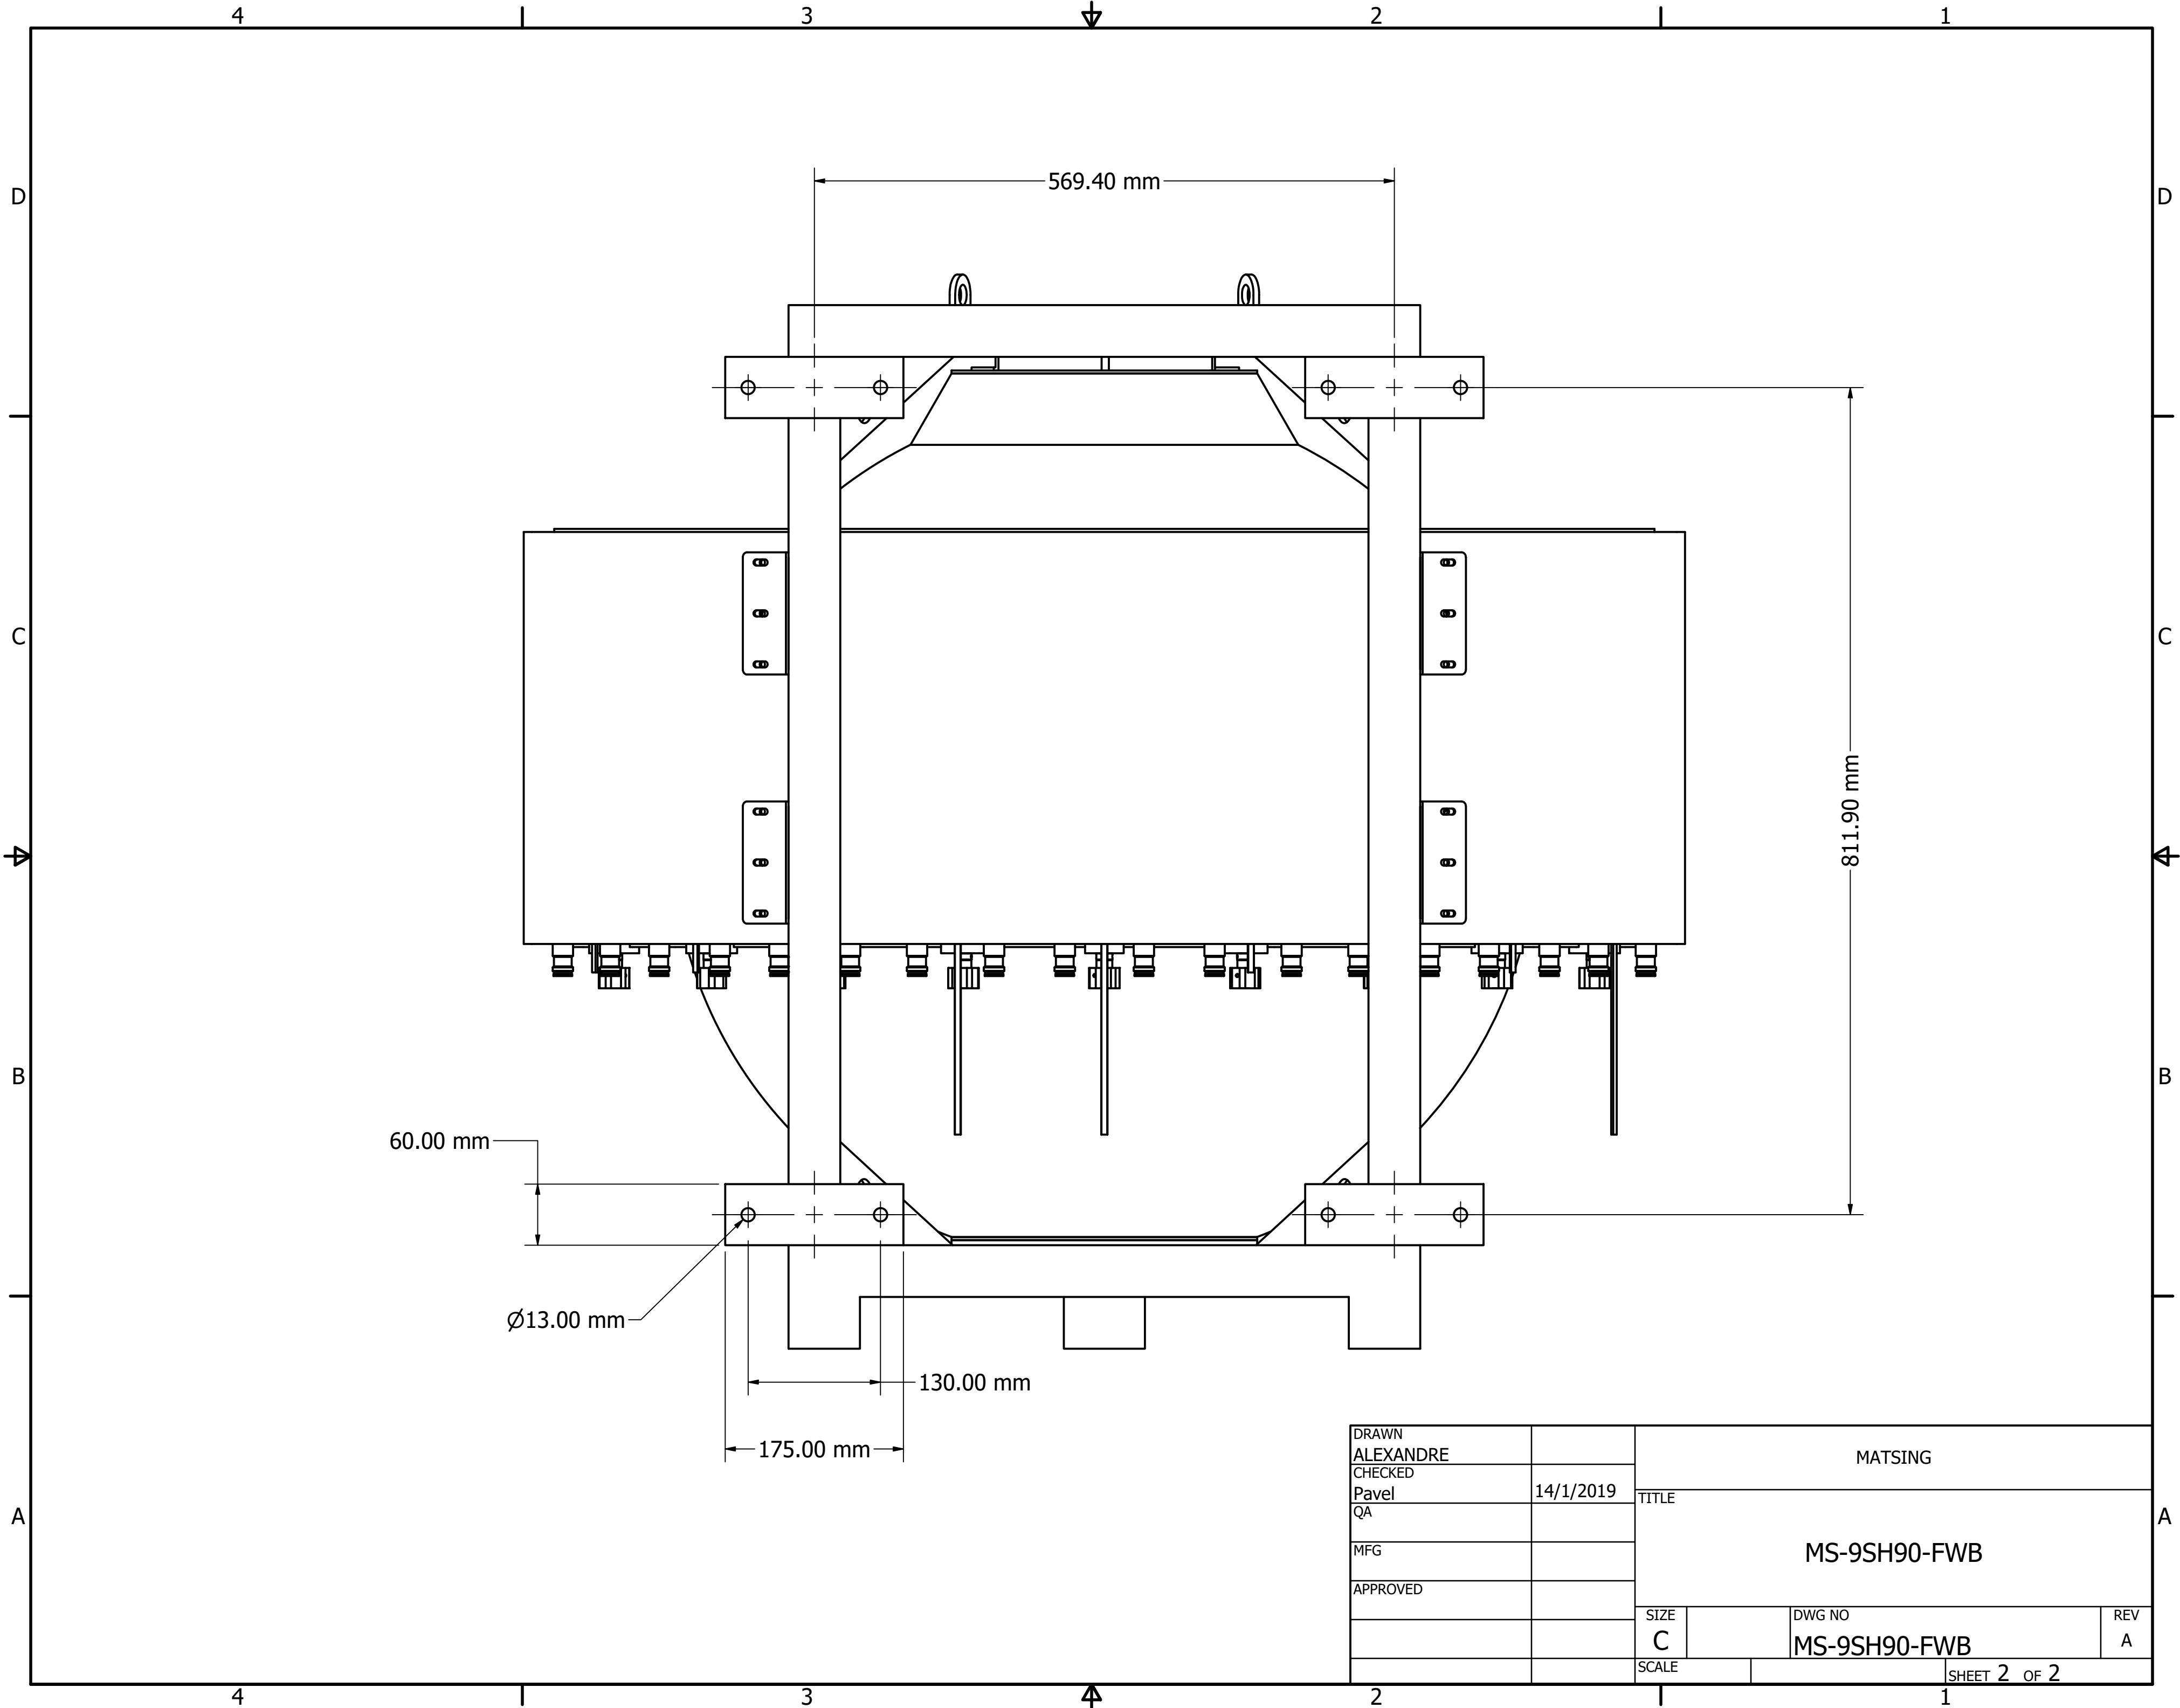

DRAWN ALEXANDRE		MATSING		
CHECKED Pavel	14/1/2019	TITLE		
QA		MS-9SH90-FWB		
MFG		SIZE C	DWG NO MS-9SH90-FWB	REV A
APPROVED		SCALE	SHEET 1 OF 2	

DRAWN ALEXANDRE		MATSING		
CHECKED Pavel	14/1/2019	TITLE		
QA		MS-9SH90-FWB		
MFG		SIZE C	DWG NO MS-9SH90-FWB	REV A
APPROVED		SCALE	SHEET 2 OF 2	