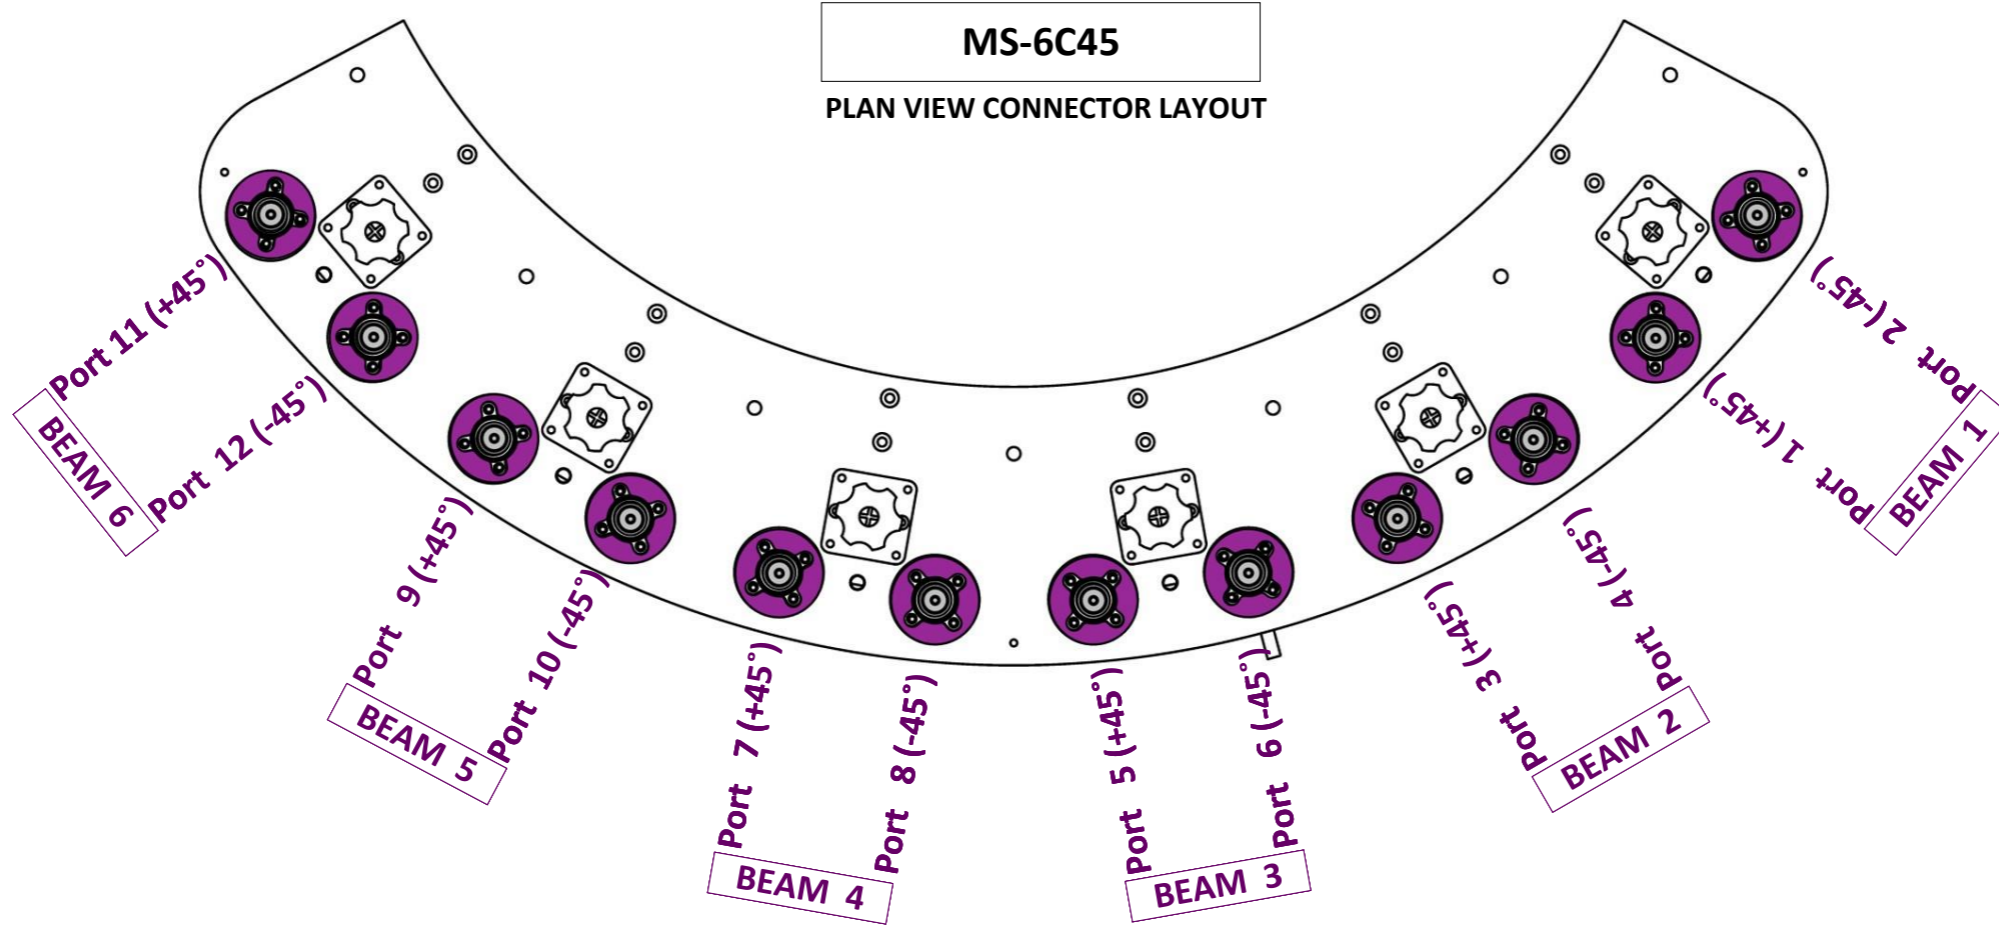

MS-6C45
PLAN VIEW CONNECTOR LAYOUT

Date 28 July 2022	Prepared by Ray Ling	Approved by Pavel	Document nos. MS-6C45-CL-001	Revision 0	Antenna Connector Layout	MS-6C45
----------------------	-------------------------	----------------------	---------------------------------	---------------	---------------------------------	----------------