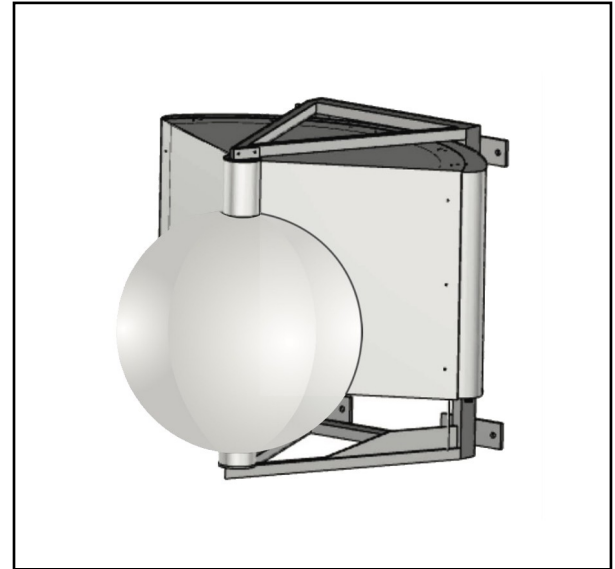

## Wind Load

## Antenna MS-4.2DB60-T

**Antenna Model Number**

MS-4.2DB60-T

**Velocity [km/h]**

150

**Dimensions: H x W x D [mm]**

858 X 927 X 845