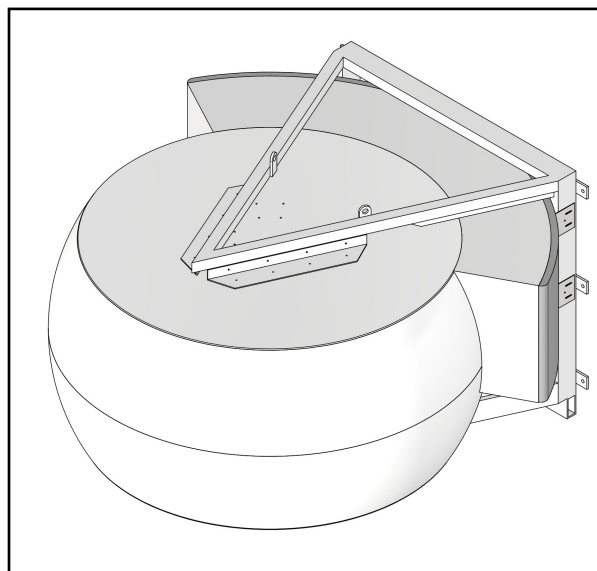

Wind Load

Antenna MS-24F180

Antenna Model Number

MS-24F180

Velocity [km/h]

150

Dimensions: H x W x D [mm]

1219.2 X 2032 X 2057.4