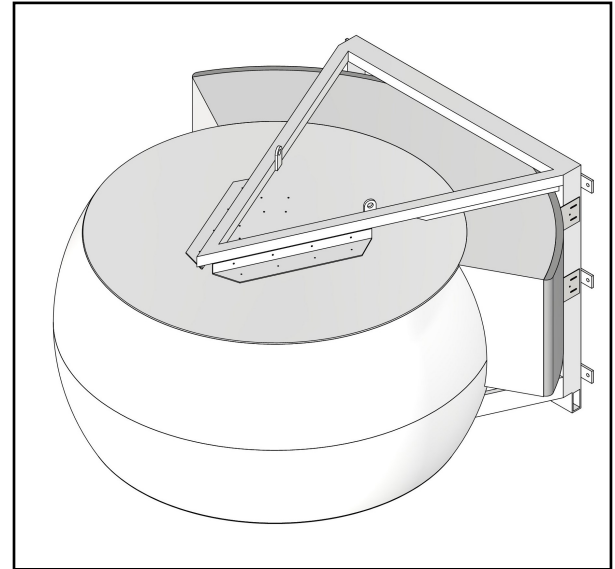

Wind Load

Antenna MS-24C180

Antenna Model Number

MS-24C180

Velocity [km/h]

150

Dimensions: H x W x D [mm]

1200.8 X 2027 X 2071.5