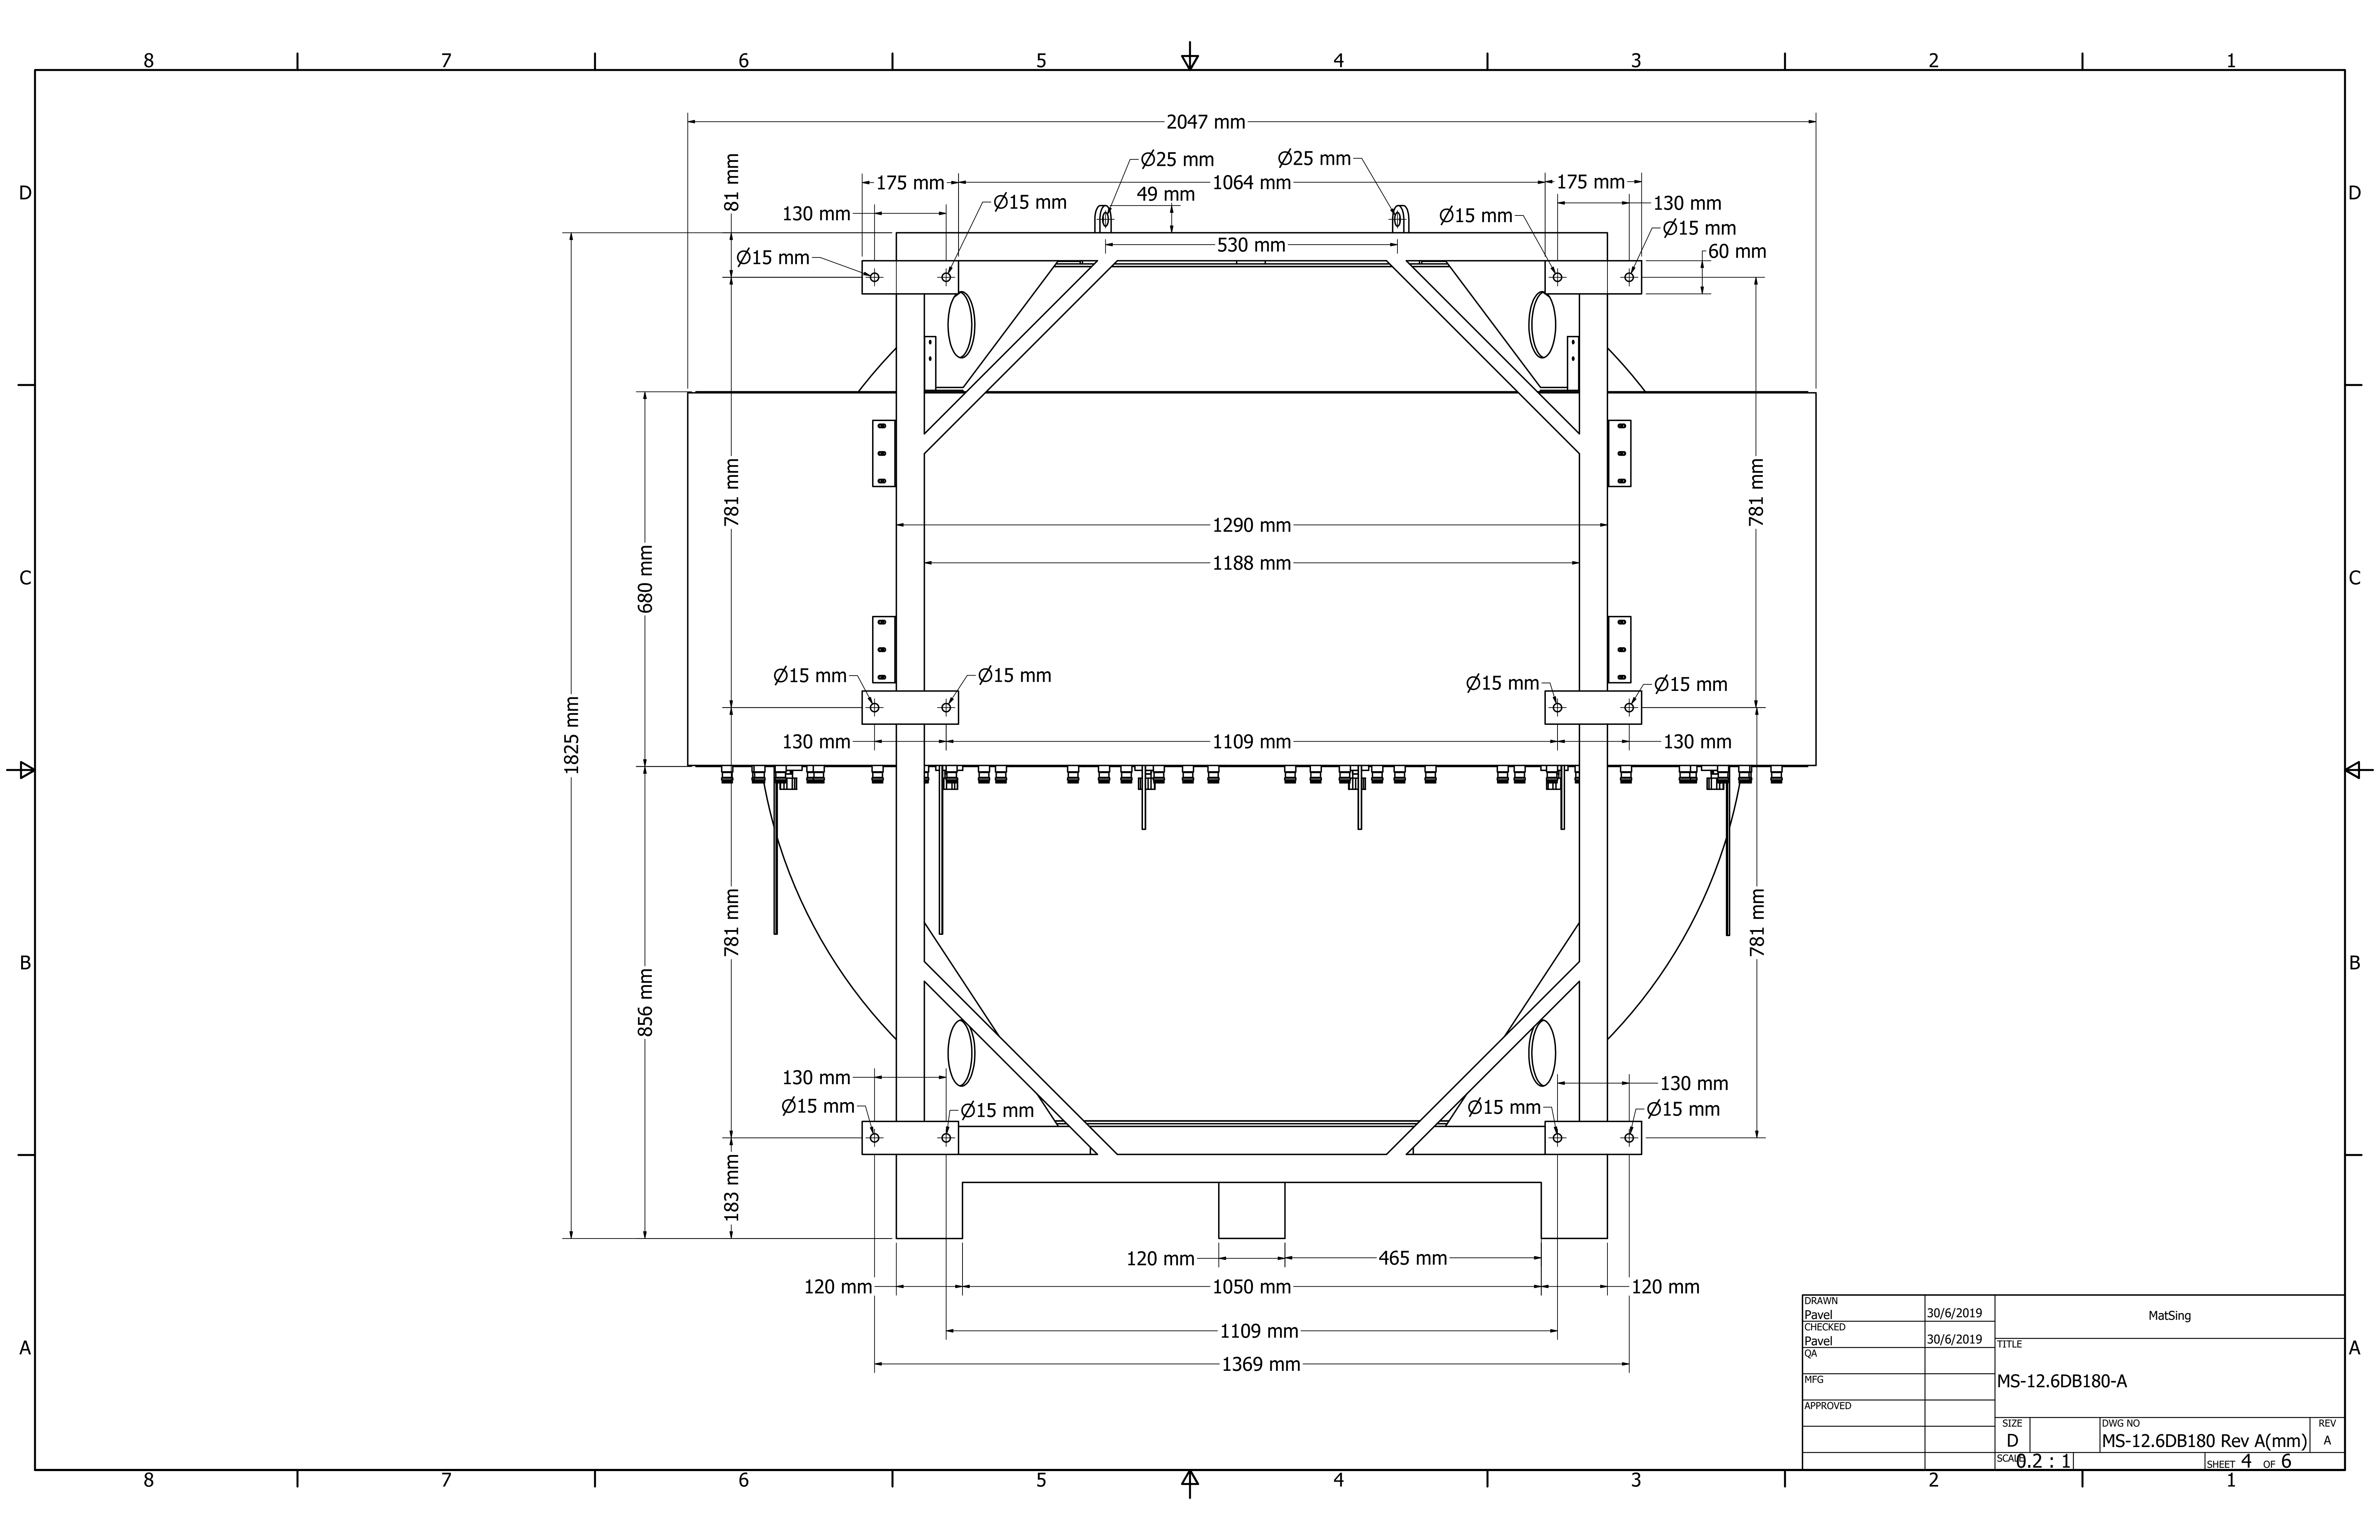

DRAWN	30/6/2019	MatSing		
CHECKED		TITLE		
Pavel	30/6/2019	MS-12.6DB180-A		
QA				
MFG				
APPROVED				
		SIZE	DWG NO	REV
		D	MS-12.6DB180 Rev A(mm)	A
		SCALE	SHEET 1 OF 6	
		0.1 : 1		

DRAWN	30/6/2019	MatSing		
CHECKED	30/6/2019	TITLE		
QA		MS-12.6DB180-A		
MFG		SIZE	DWG NO	REV
APPROVED		D	MS-12.6DB180 Rev A(mm)	A
		SCALE	0.2 : 1	SHEET 2 OF 6

DRAWN	30/6/2019	MatSing		
CHECKED	30/6/2019	TITLE		
QA		MS-12.6DB180-A		
MFG		SIZE	DWG NO	REV
APPROVED		D	MS-12.6DB180 Rev A(mm)	A
SCALE		0.2 : 1		SHEET 3 OF 6

DRAWN	30/6/2019	MatSing		
CHECKED	30/6/2019	TITLE		
QA		MS-12.6DB180-A		
MFG		SIZE	DWG NO	REV
APPROVED		D	MS-12.6DB180 Rev A(mm)	A
		SCALE	SHEET 4 OF 6	

DRAWN	Pavel	30/6/2019	MatSing		
CHECKED	Pavel	30/6/2019	TITLE		
QA			MS-12.6DB180-A		
MFG					
APPROVED					
			SIZE	DWG NO	REV
			D	MS-12.6DB180 Rev A(mm)	A
			SCALE	SHEET 6 OF 6	
			0.2 : 1		