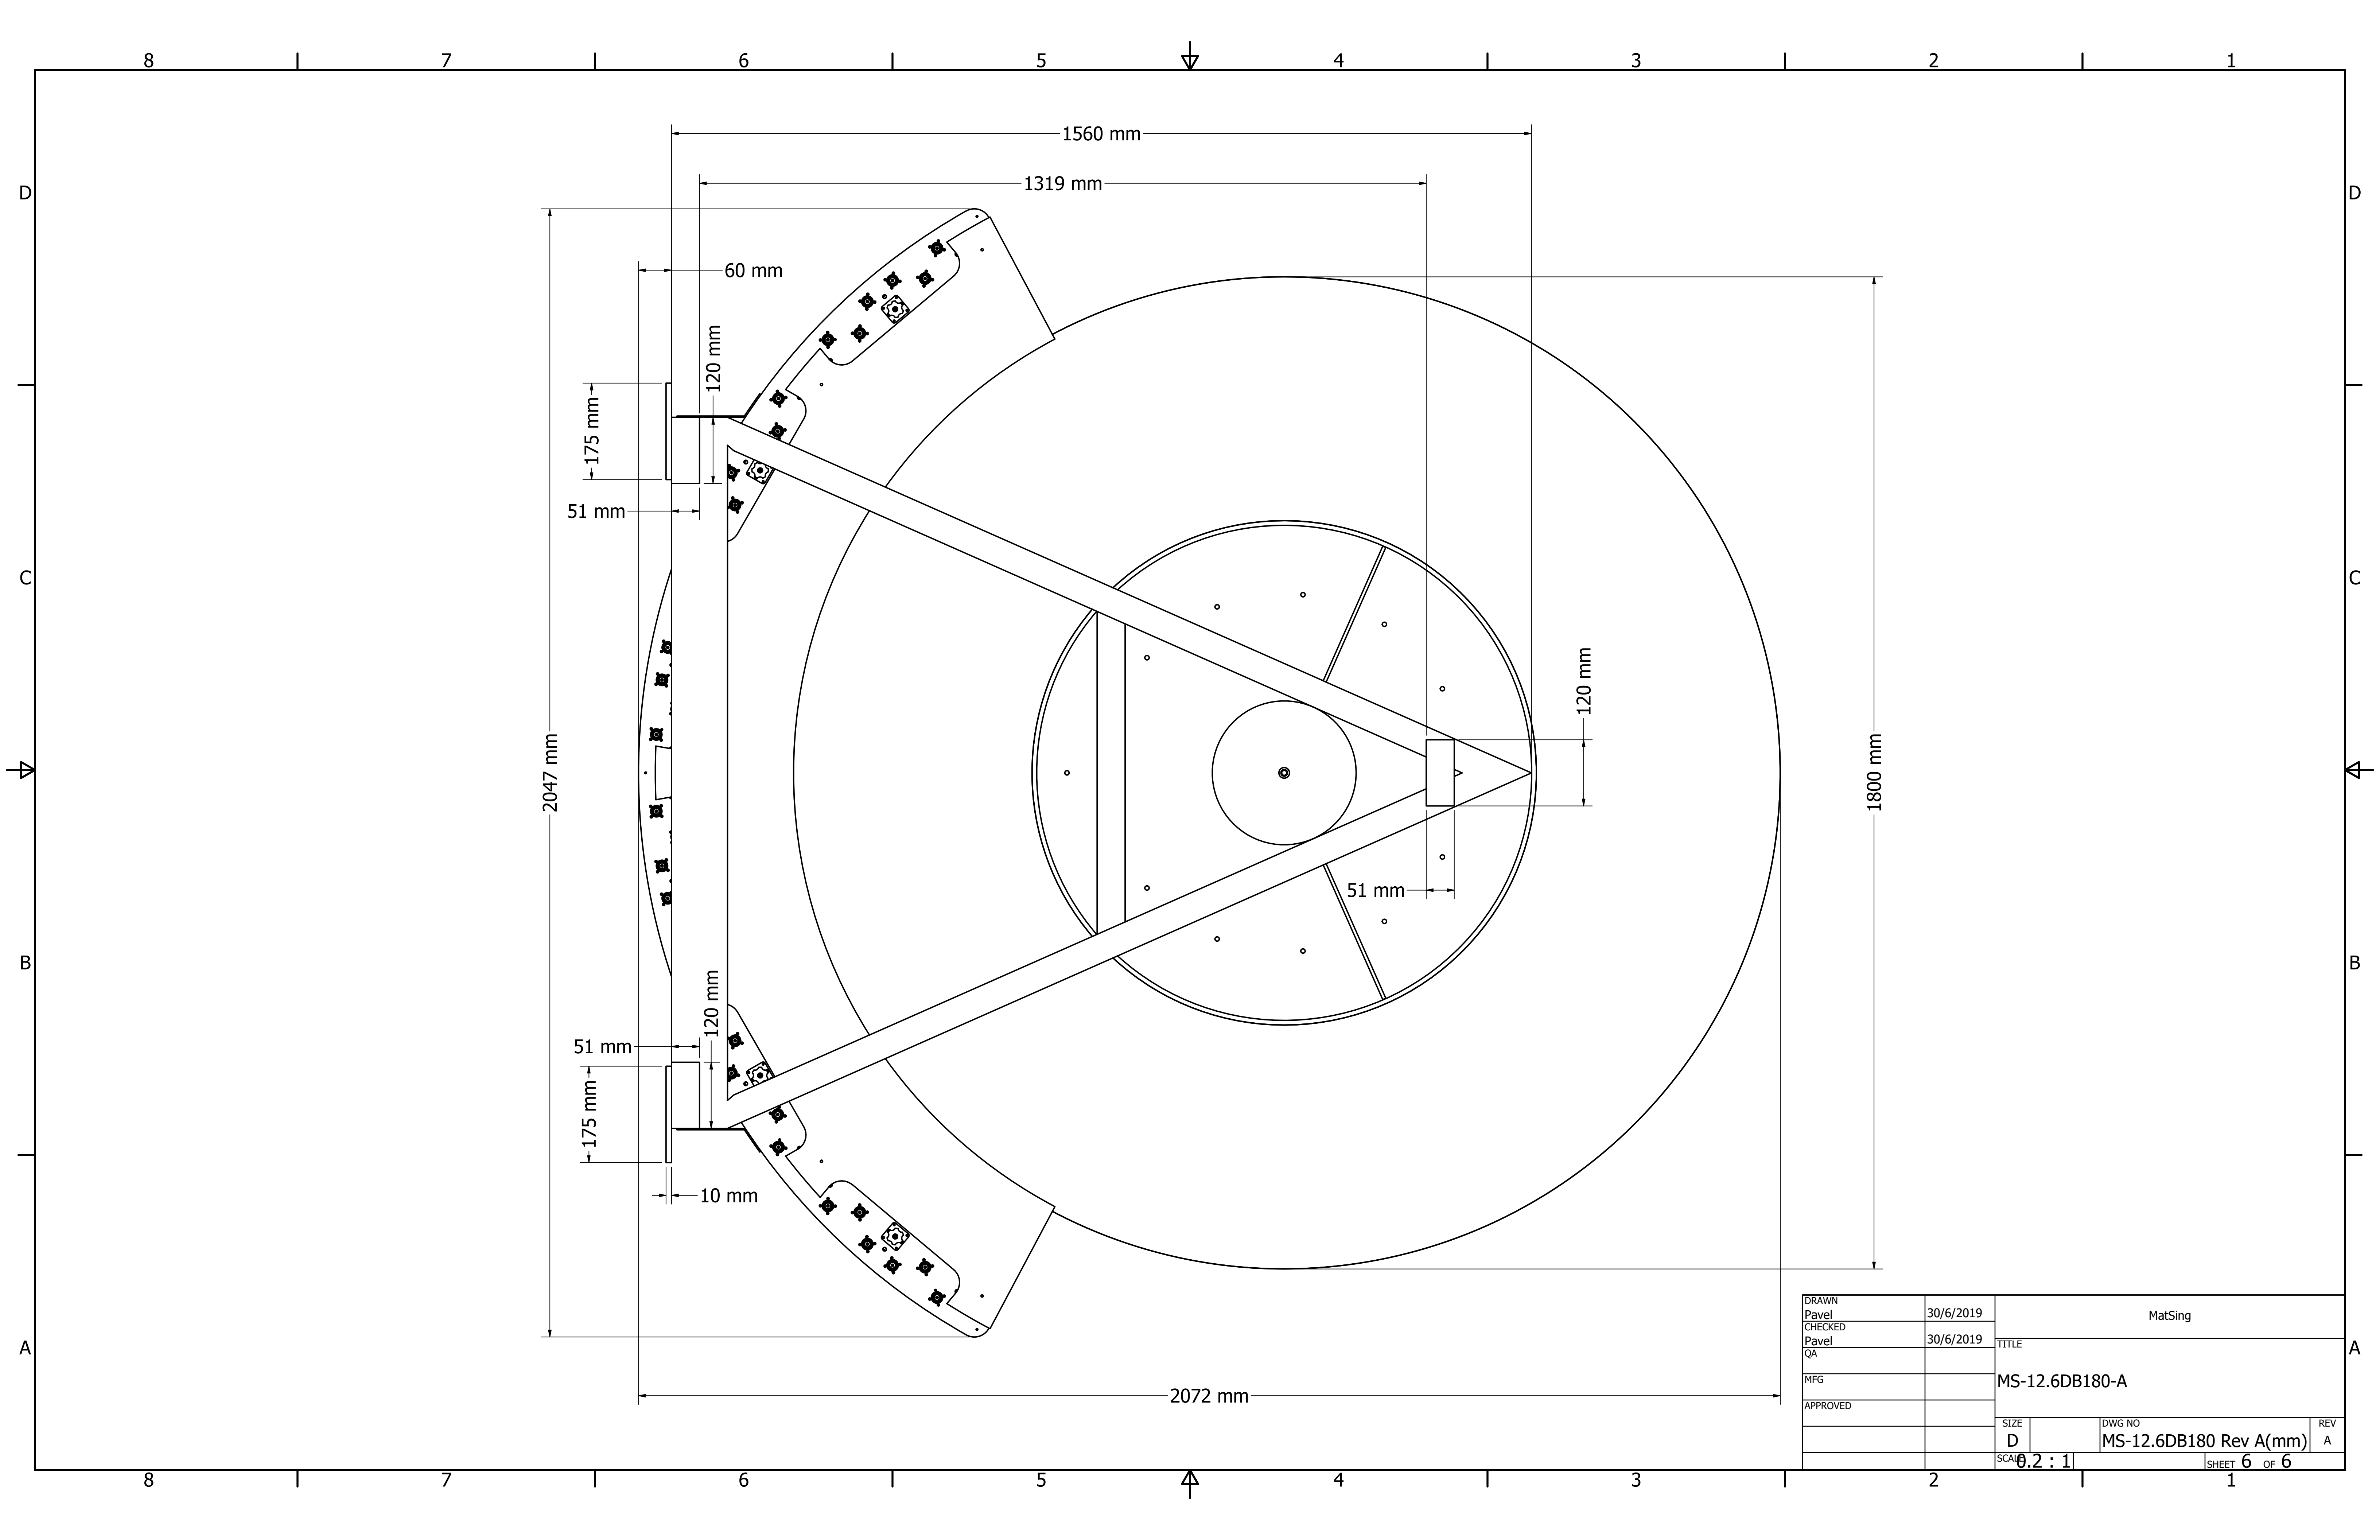

DRAWN	30/6/2019	MatSing		
CHECKED		TITLE		
Pavel	30/6/2019	MS-12.6DB180-A		
QA				
MFG				
APPROVED				
		SIZE	DWG NO	REV
		D	MS-12.6DB180 Rev A(mm)	A
		SCALE	SHEET 1 OF 6	
		0.1 : 1		

DRAWN	30/6/2019	MatSing		
CHECKED	30/6/2019	TITLE		
QA		MS-12.6DB180-A		
MFG		SIZE	DWG NO	REV
APPROVED		D	MS-12.6DB180 Rev A(mm)	A
		SCALE	0.2 : 1	SHEET 2 OF 6

DRAWN	30/6/2019	MatSing		
CHECKED	30/6/2019	TITLE		
QA		MS-12.6DB180-A		
MFG		SIZE	DWG NO	REV
APPROVED		D	MS-12.6DB180 Rev A(mm)	A
SCALE		0.2 : 1		SHEET 3 OF 6

DRAWN	30/6/2019	MatSing		
CHECKED	30/6/2019	TITLE		
QA		MS-12.6DB180-A		
MFG		SIZE	DWG NO	REV
APPROVED		D	MS-12.6DB180 Rev A(mm)	A
		SCALE	SHEET 4 OF 6	

DRAWN	Pavel	30/6/2019	MatSing		
CHECKED	Pavel	30/6/2019	TITLE		
QA			MS-12.6DB180-A		
MFG					
APPROVED					
			SIZE	DWG NO	REV
			D	MS-12.6DB180 Rev A(mm)	A
			SCALE	SHEET 6 OF 6	
			0.2 : 1		