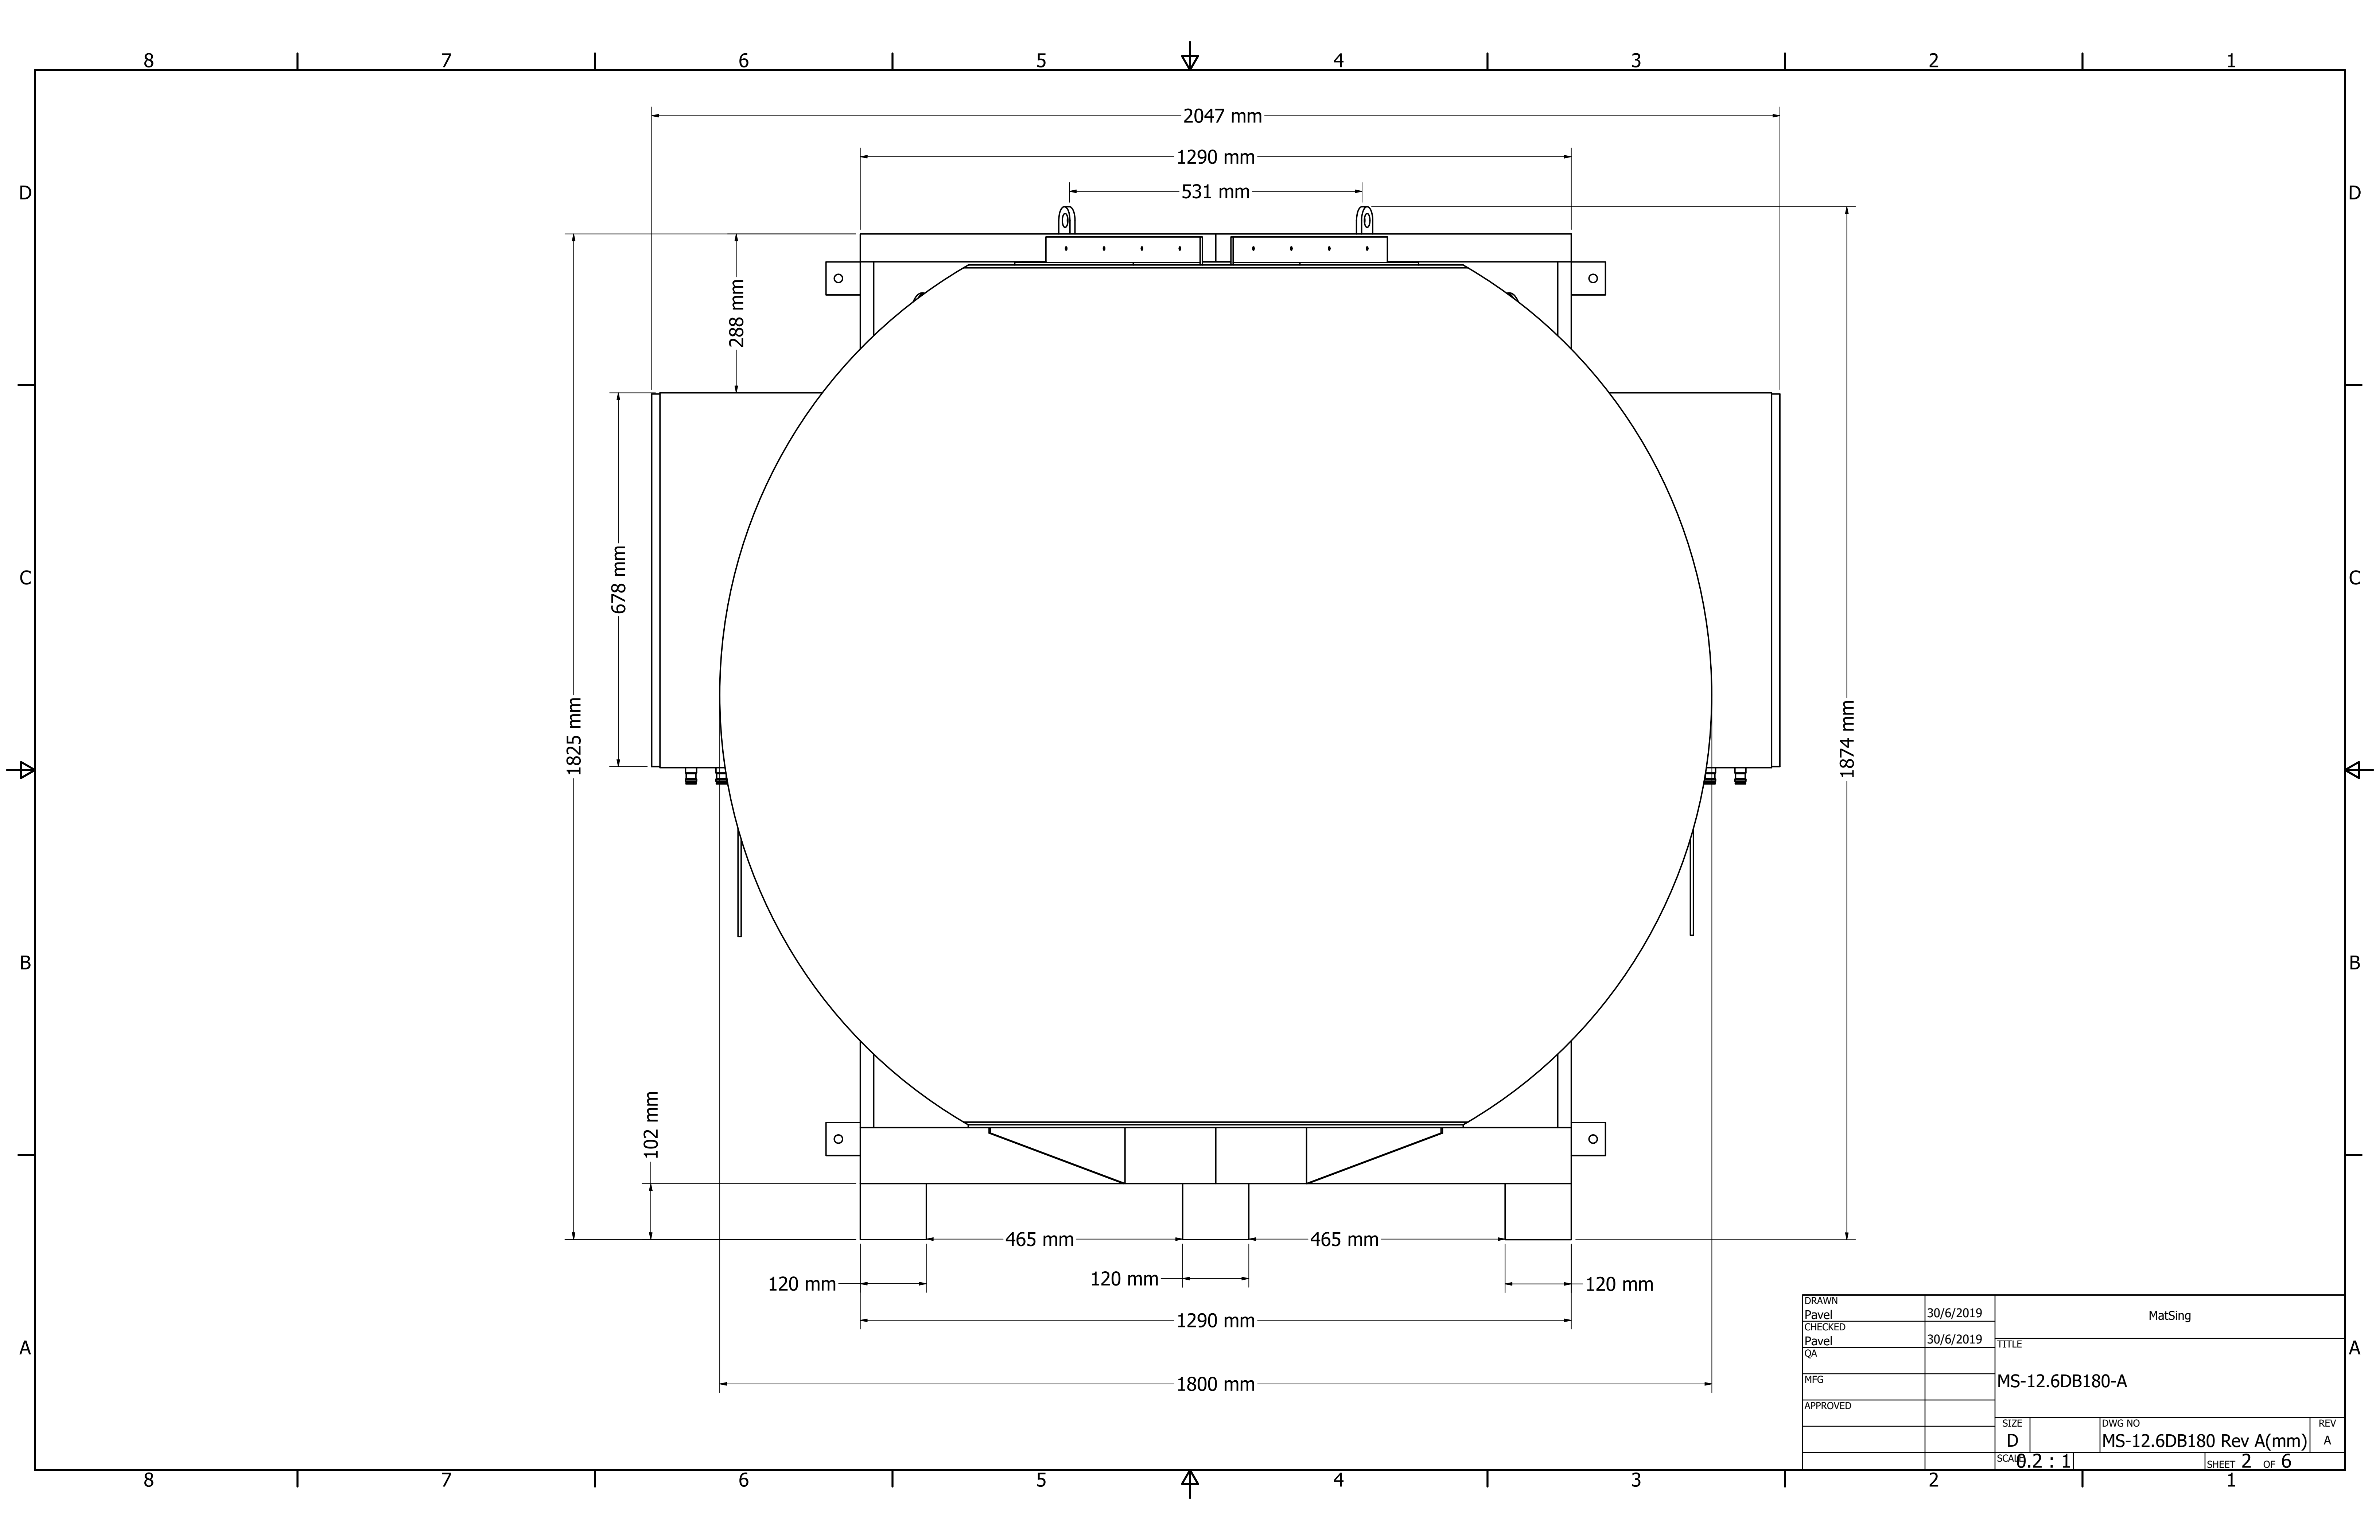

DRAWN	30/6/2019	MatSing		
CHECKED		TITLE		
Pavel	30/6/2019	MS-12.6DB180-A		
QA				
MFG				
APPROVED				
		SIZE	DWG NO	REV
		D	MS-12.6DB180 Rev A(mm)	A
		SCALE	SHEET 1 OF 6	
		0.1 : 1		

DRAWN	30/6/2019	MatSing		
CHECKED	30/6/2019	TITLE		
QA		MS-12.6DB180-A		
MFG		SIZE	DWG NO	REV
APPROVED		D	MS-12.6DB180 Rev A(mm)	A
		SCALE	0.2 : 1	SHEET 2 OF 6

DRAWN	30/6/2019	MatSing		
CHECKED	30/6/2019	TITLE		
QA		MS-12.6DB180-A		
MFG		SIZE	DWG NO	REV
APPROVED		D	MS-12.6DB180 Rev A(mm)	A
SCALE		0.2 : 1		SHEET 3 OF 6

DRAWN	30/6/2019	MatSing		
CHECKED	30/6/2019	TITLE		
QA		MS-12.6DB180-A		
MFG		SIZE	DWG NO	REV
APPROVED		D	MS-12.6DB180 Rev A(mm)	A
		SCALE	SHEET 4 OF 6	

DRAWN	Pavel	30/6/2019	MatSing		
CHECKED	Pavel	30/6/2019	TITLE		
QA			MS-12.6DB180-A		
MFG					
APPROVED					
			SIZE	DWG NO	REV
			D	MS-12.6DB180 Rev A(mm)	A
			SCALE	SHEET 6 OF 6	
			0.2 : 1		