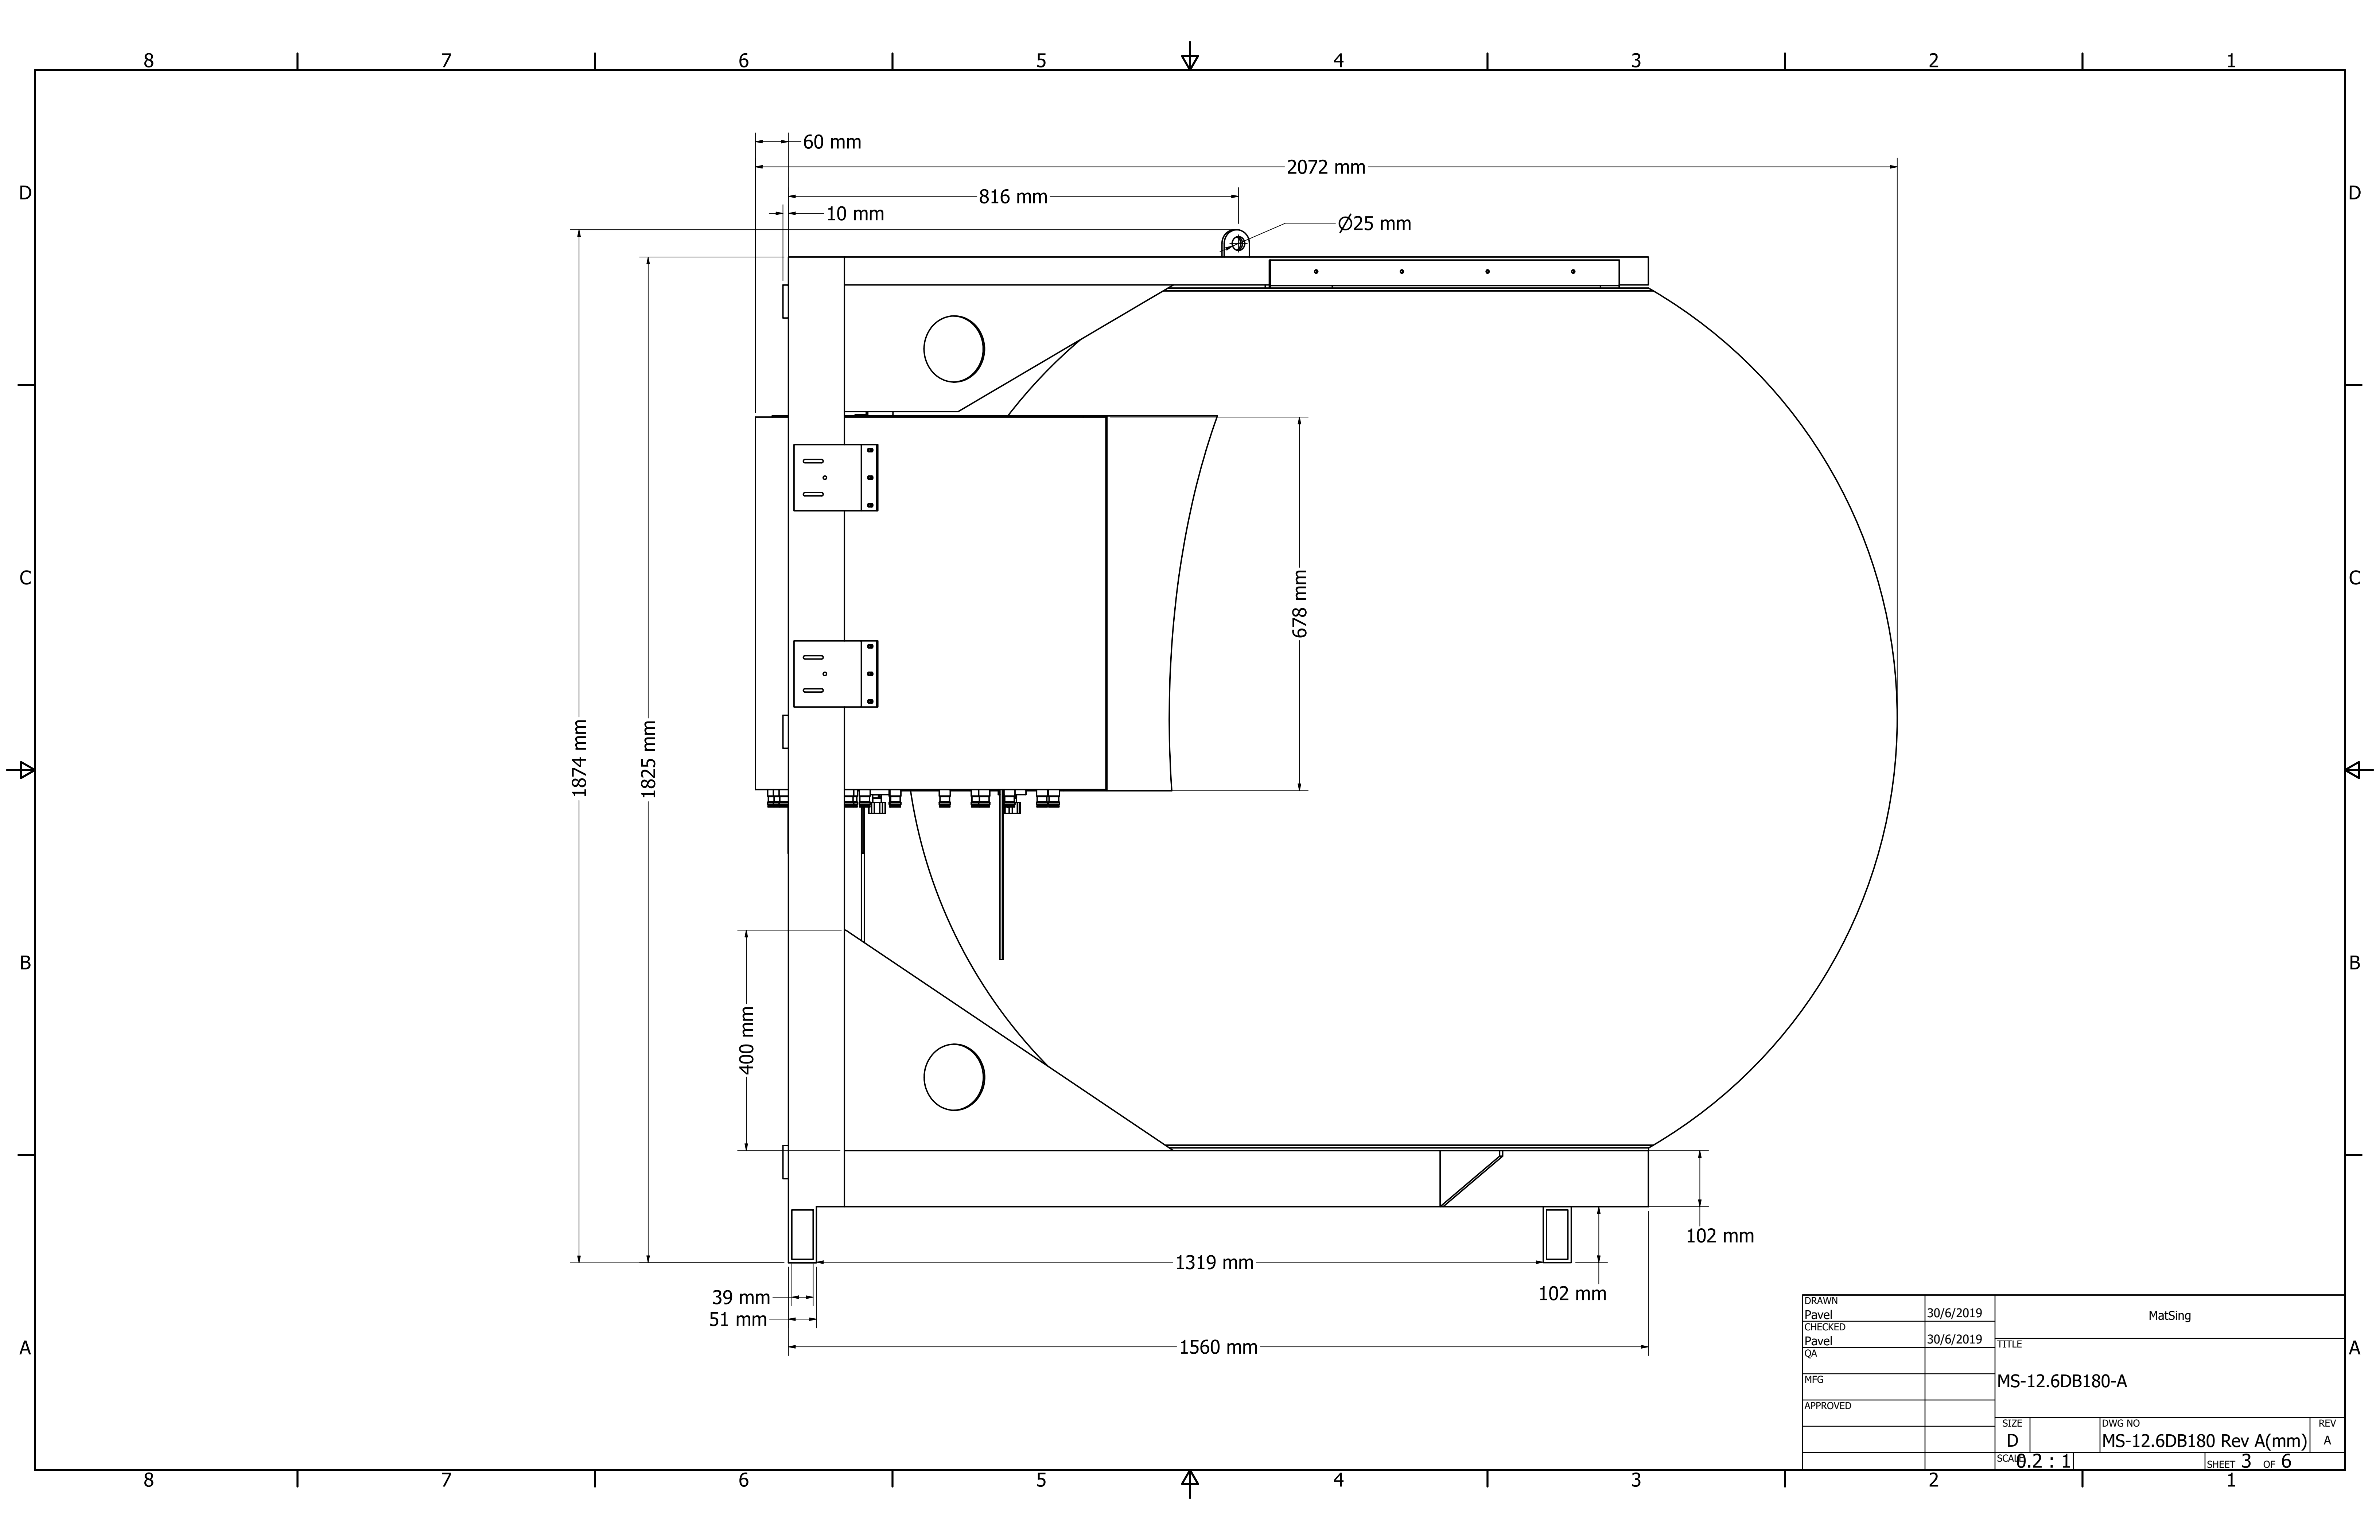

DRAWN	30/6/2019	MatSing		
CHECKED		TITLE		
Pavel	30/6/2019	MS-12.6DB180-A		
QA				
MFG				
APPROVED				
		SIZE	DWG NO	REV
		D	MS-12.6DB180 Rev A(mm)	A
		SCALE	SHEET 1 OF 6	
		0.1 : 1		

DRAWN	30/6/2019	MatSing		
CHECKED	30/6/2019	TITLE		
QA		MS-12.6DB180-A		
MFG		SIZE	DWG NO	REV
APPROVED		D	MS-12.6DB180 Rev A(mm)	A
		SCALE	0.2 : 1	SHEET 2 OF 6

DRAWN	30/6/2019	MatSing		
CHECKED	30/6/2019	TITLE		
QA		MS-12.6DB180-A		
MFG		SIZE	DWG NO	REV
APPROVED		D	MS-12.6DB180 Rev A(mm)	A
SCALE		0.2 : 1		SHEET 3 OF 6

DRAWN	30/6/2019	MatSing		
CHECKED	30/6/2019	TITLE		
QA		MS-12.6DB180-A		
MFG		SIZE	DWG NO	REV
APPROVED		D	MS-12.6DB180 Rev A(mm)	A
		SCALE	SHEET 4 OF 6	

DRAWN	Pavel	30/6/2019	MatSing		
CHECKED	Pavel	30/6/2019	TITLE		
QA			MS-12.6DB180-A		
MFG					
APPROVED					
			SIZE	DWG NO	REV
			D	MS-12.6DB180 Rev A(mm)	A
			SCALE	SHEET 6 OF 6	
			0.2 : 1		