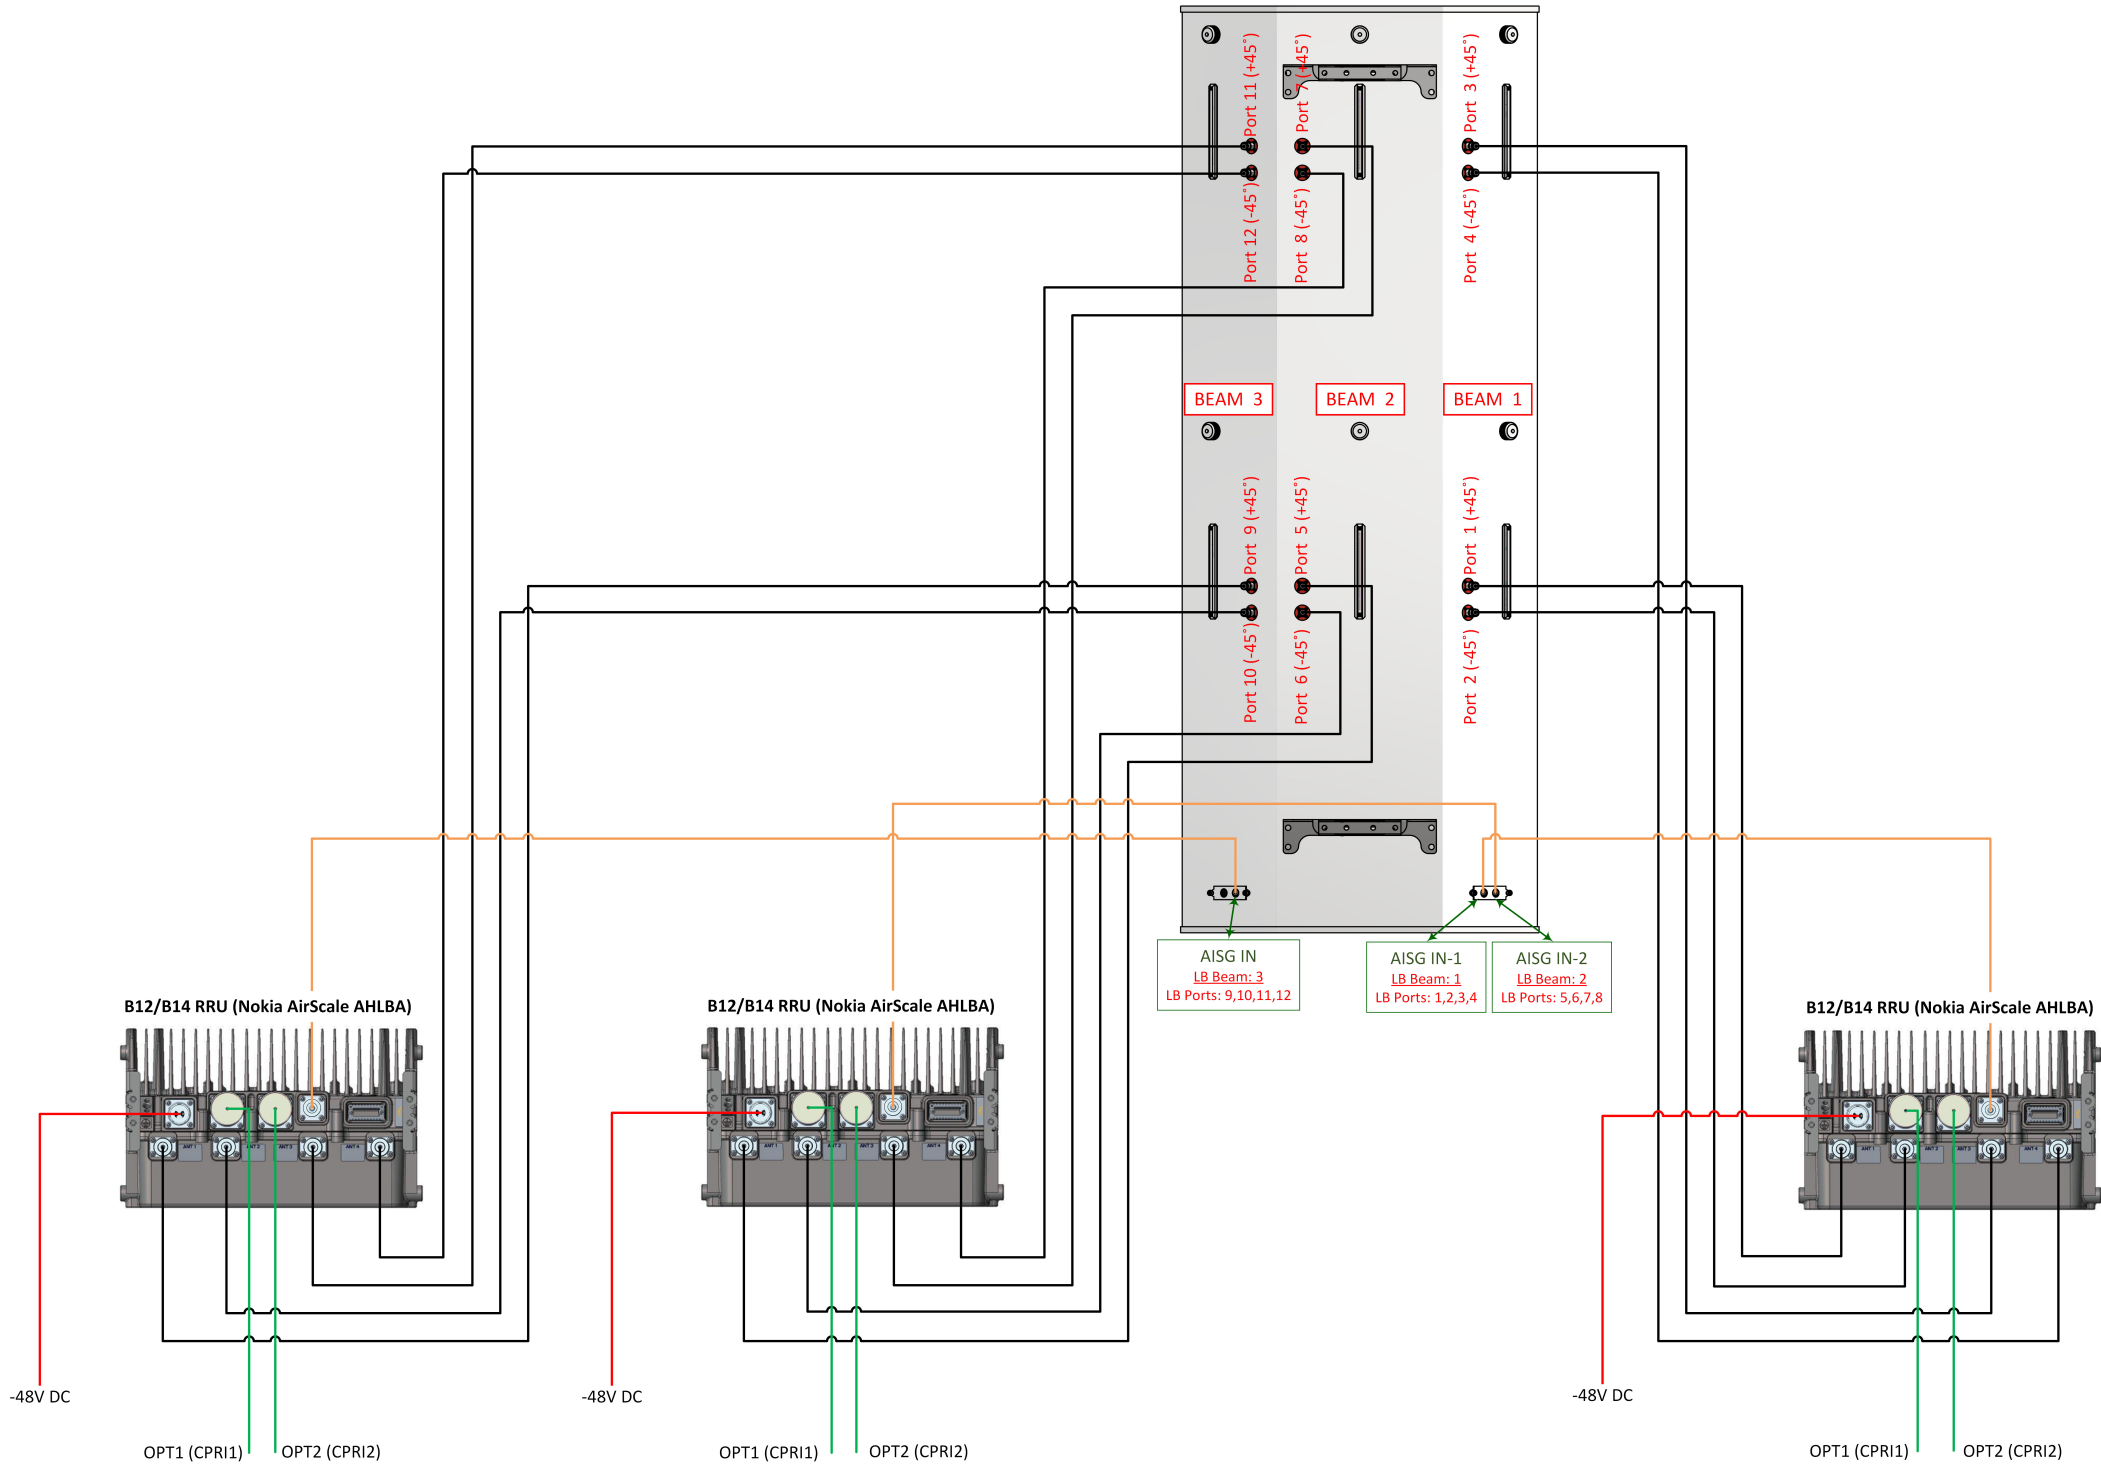

ERICSSON - RRUS 4449

MS-MBA-3-L4A2

REAR VIEW CONNECTOR LAYOUT

NOKIA - AIRSCALE AHLBA

MS-MBA-3-L4A2 REAR VIEW CONNECTOR LAYOUT

MS-MBA-3-L4A2

REAR VIEW CONNECTOR LAYOUT

SAMSUNG - RFV01U- D2A