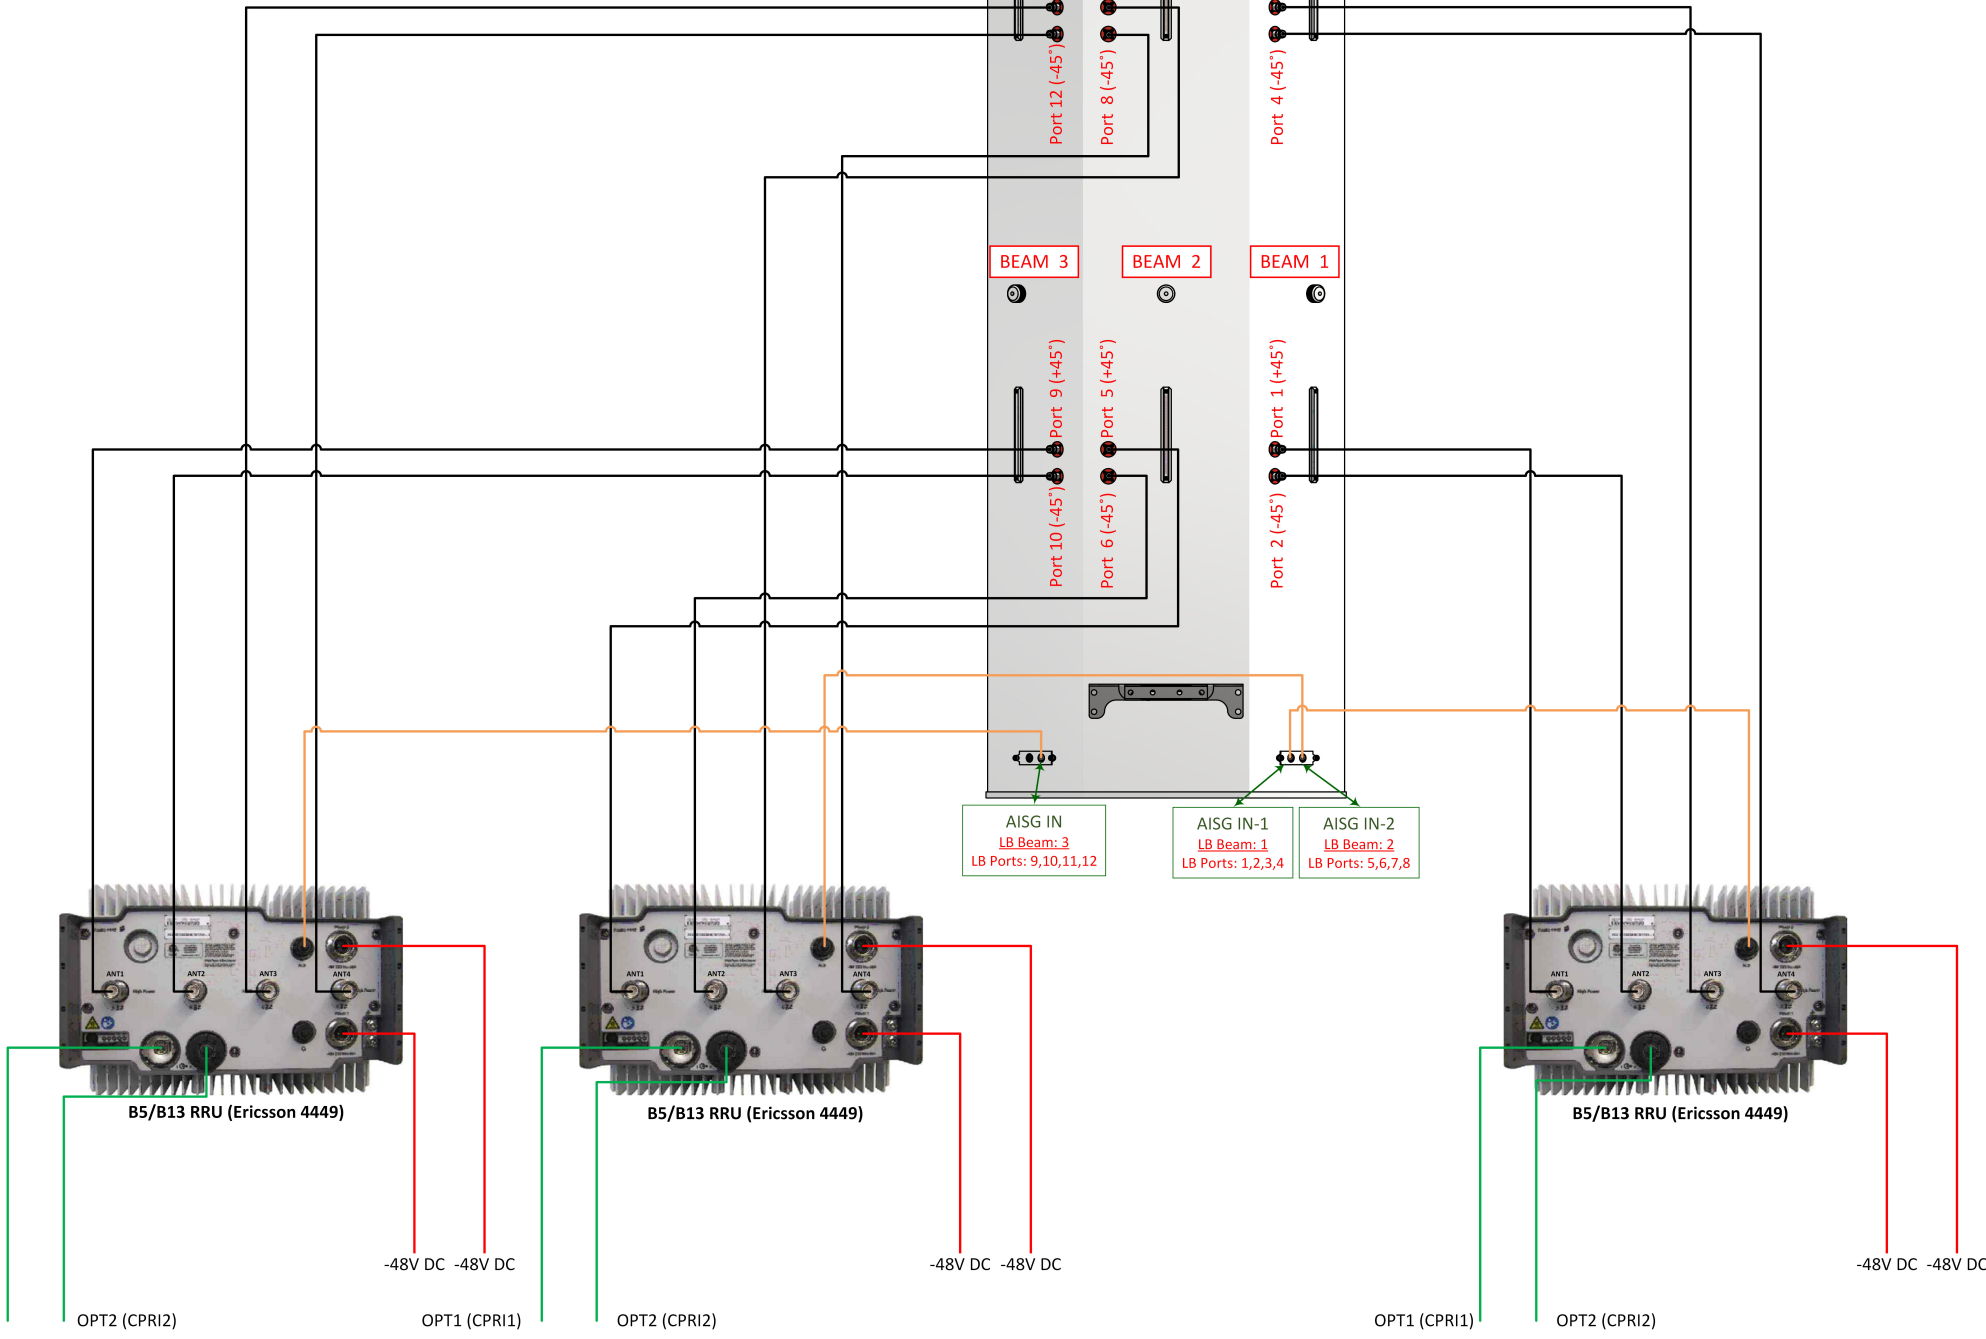

ERICSSON - RRUS 4449

MS-MBA-3-L4A2

REAR VIEW CONNECTOR LAYOUT

NOKIA - AIRSCALE AHLBA

MS-MBA-3-L4A2 REAR VIEW CONNECTOR LAYOUT

MS-MBA-3-L4A2

REAR VIEW CONNECTOR LAYOUT

SAMSUNG - RFV01U- D2A