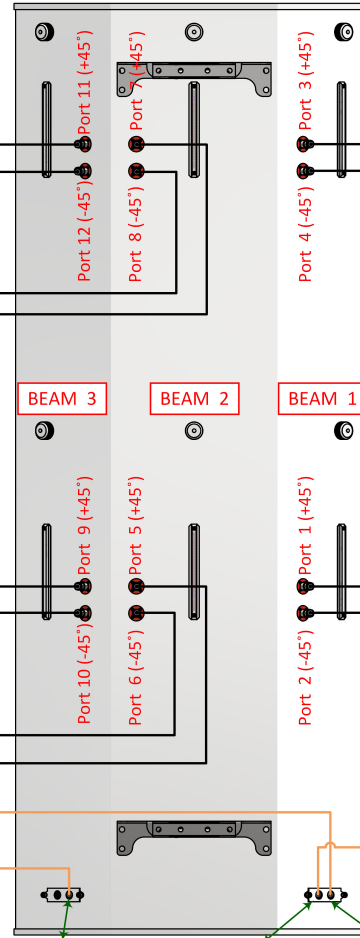

ERICSSON - RRUS 4449

MS-MBA-3-L4A2

REAR VIEW CONNECTOR LAYOUT

NOKIA - AIRSCALE AHLBA

MS-MBA-3-L4A2 REAR VIEW CONNECTOR LAYOUT

MS-MBA-3-L4A2

REAR VIEW CONNECTOR LAYOUT

SAMSUNG - RFV01U- D2A