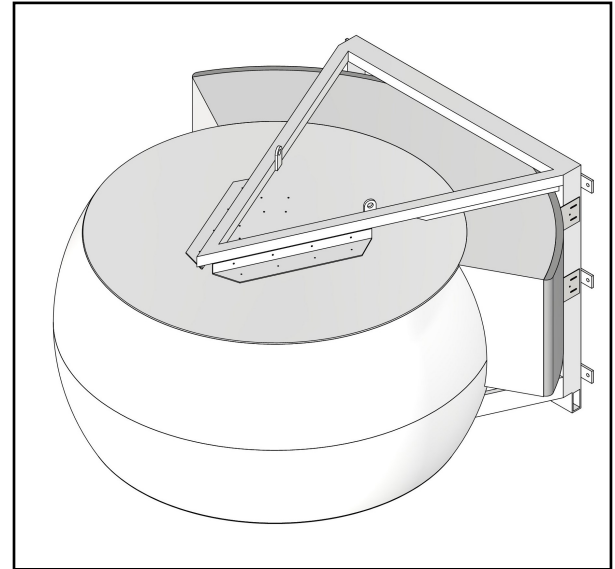

Wind Load

Antenna MS-24C180

Antenna Model Number

MS-24C180

Velocity [km/h]

150

Dimensions: H x W x D [mm]

1220 X 2050 X 2070