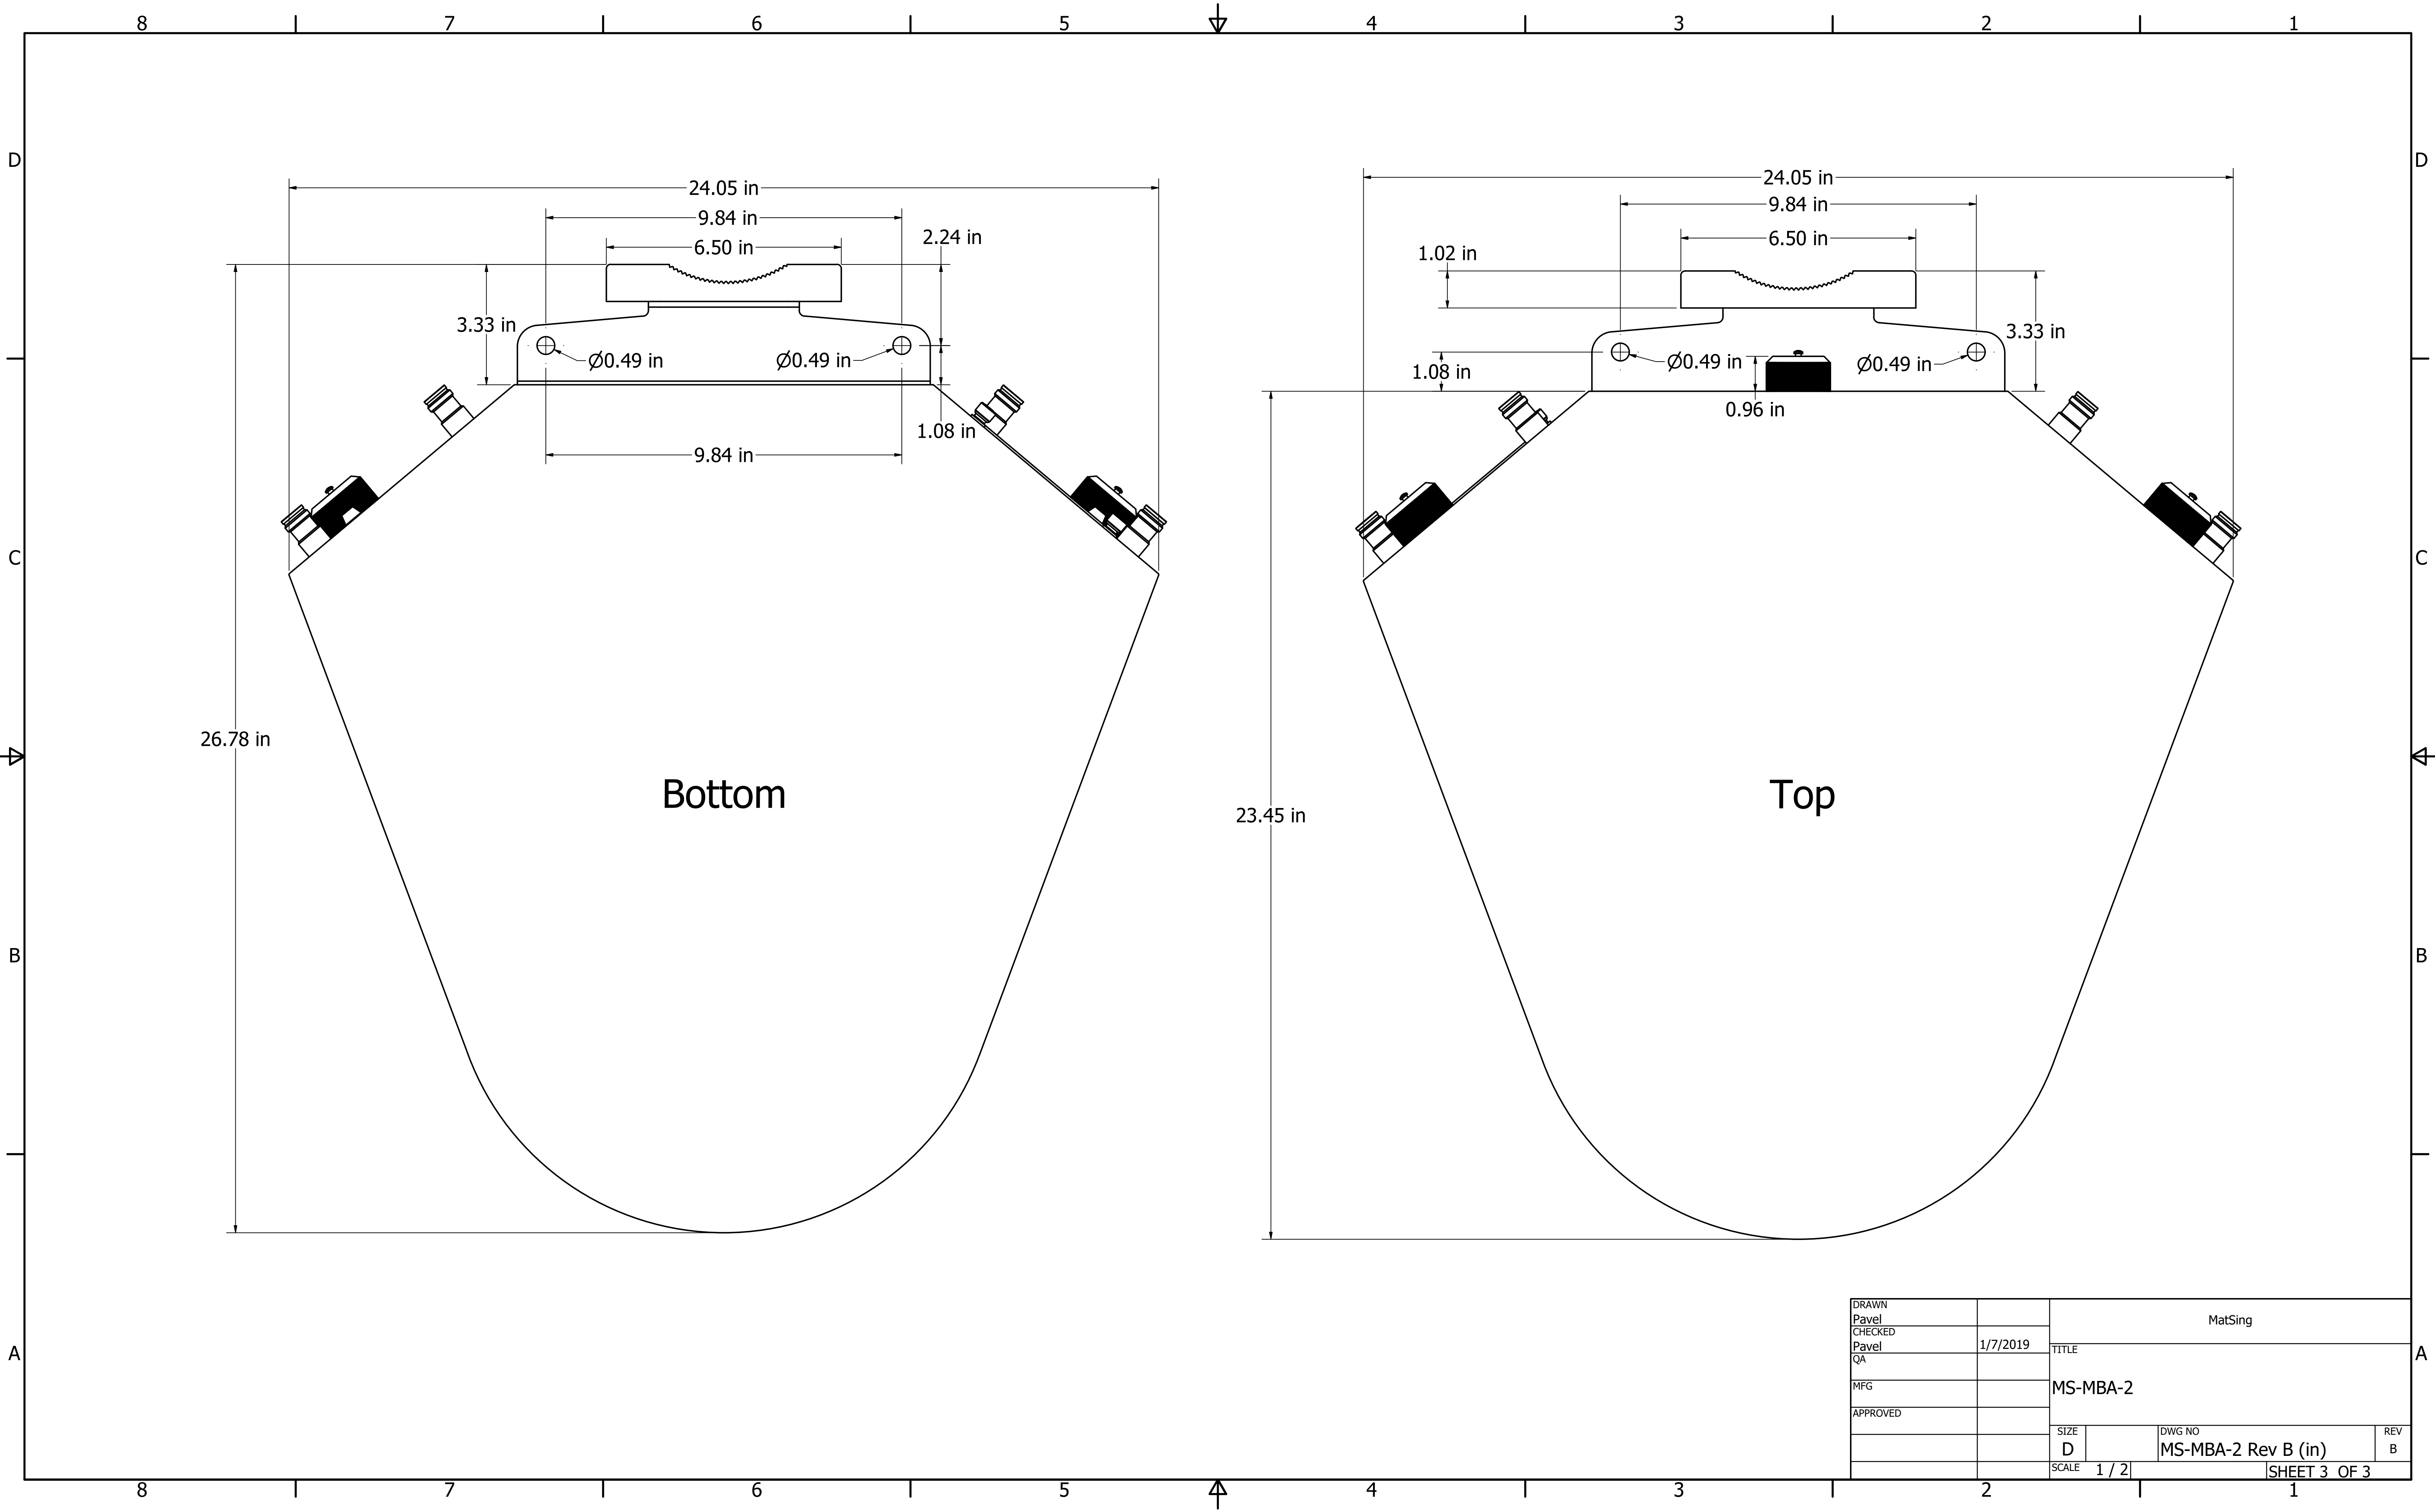

DRAWN		MatSing		
CHECKED		TITLE		
Pavel	1/7/2019	MS-MBA-2		
QA		REV B		
MFG		SIZE	DWG NO	REV
APPROVED		D	MS-MBA-2 Rev B (in)	B
		SCALE	1 / 4	SHEET 1 OF 3

DETAIL A
SCALE .5

DRAWN Pavel		MatSing		
CHECKED Pavel	1/7/2019	TITLE		
QA		MS-MBA-2		
MFG		SIZE D	DWG NO MS-MBA-2 Rev B (in)	REV B
APPROVED		SCALE 1 / 2	SHEET 2 OF 3	

Bottom

Top

DRAWN		MatSing		
CHECKED		TITLE		
Pavel	1/7/2019	MS-MBA-2		
QA		REV B		
MFG		SIZE	DWG NO	REV
APPROVED		D	MS-MBA-2 Rev B (in)	B
		SCALE	1 / 2	SHEET 3 OF 3