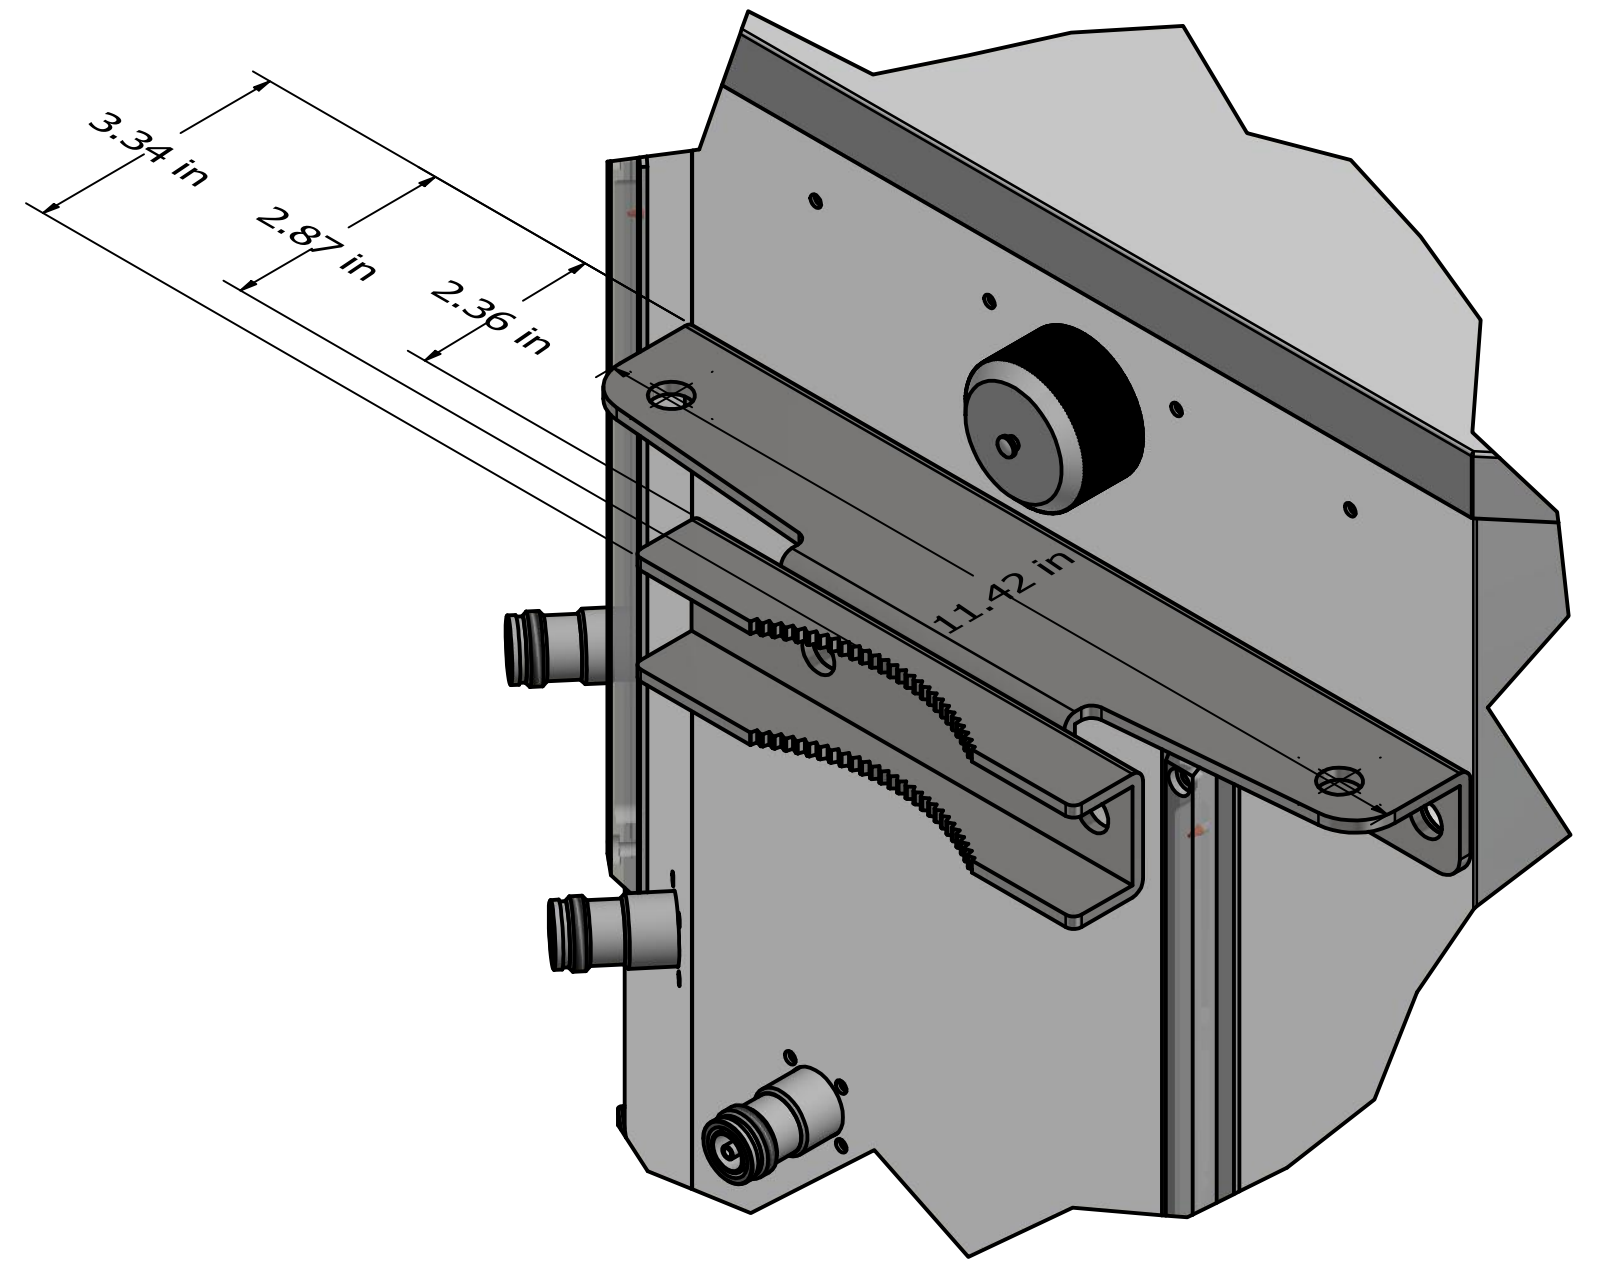

DRAWN		MatSing		
CHECKED		TITLE		
Pavel	1/7/2019	MS-MBA-2		
QA		REV B		
MFG		SIZE	DWG NO	REV
APPROVED		D	MS-MBA-2 Rev B (in)	B
		SCALE	1 / 4	SHEET 1 OF 3

DETAIL A
SCALE .5

DRAWN Pavel		MatSing		
CHECKED Pavel	1/7/2019	TITLE		
QA		MS-MBA-2		
MFG		SIZE D	DWG NO MS-MBA-2 Rev B (in)	REV B
APPROVED		SCALE 1 / 2	SHEET 2 OF 3	

Bottom

Top

DRAWN		MatSing		
CHECKED		TITLE		
Pavel	1/7/2019	MS-MBA-2		
QA		REV B		
MFG		SIZE	DWG NO	REV
APPROVED		D	MS-MBA-2 Rev B (in)	B
		SCALE	1 / 2	SHEET 3 OF 3