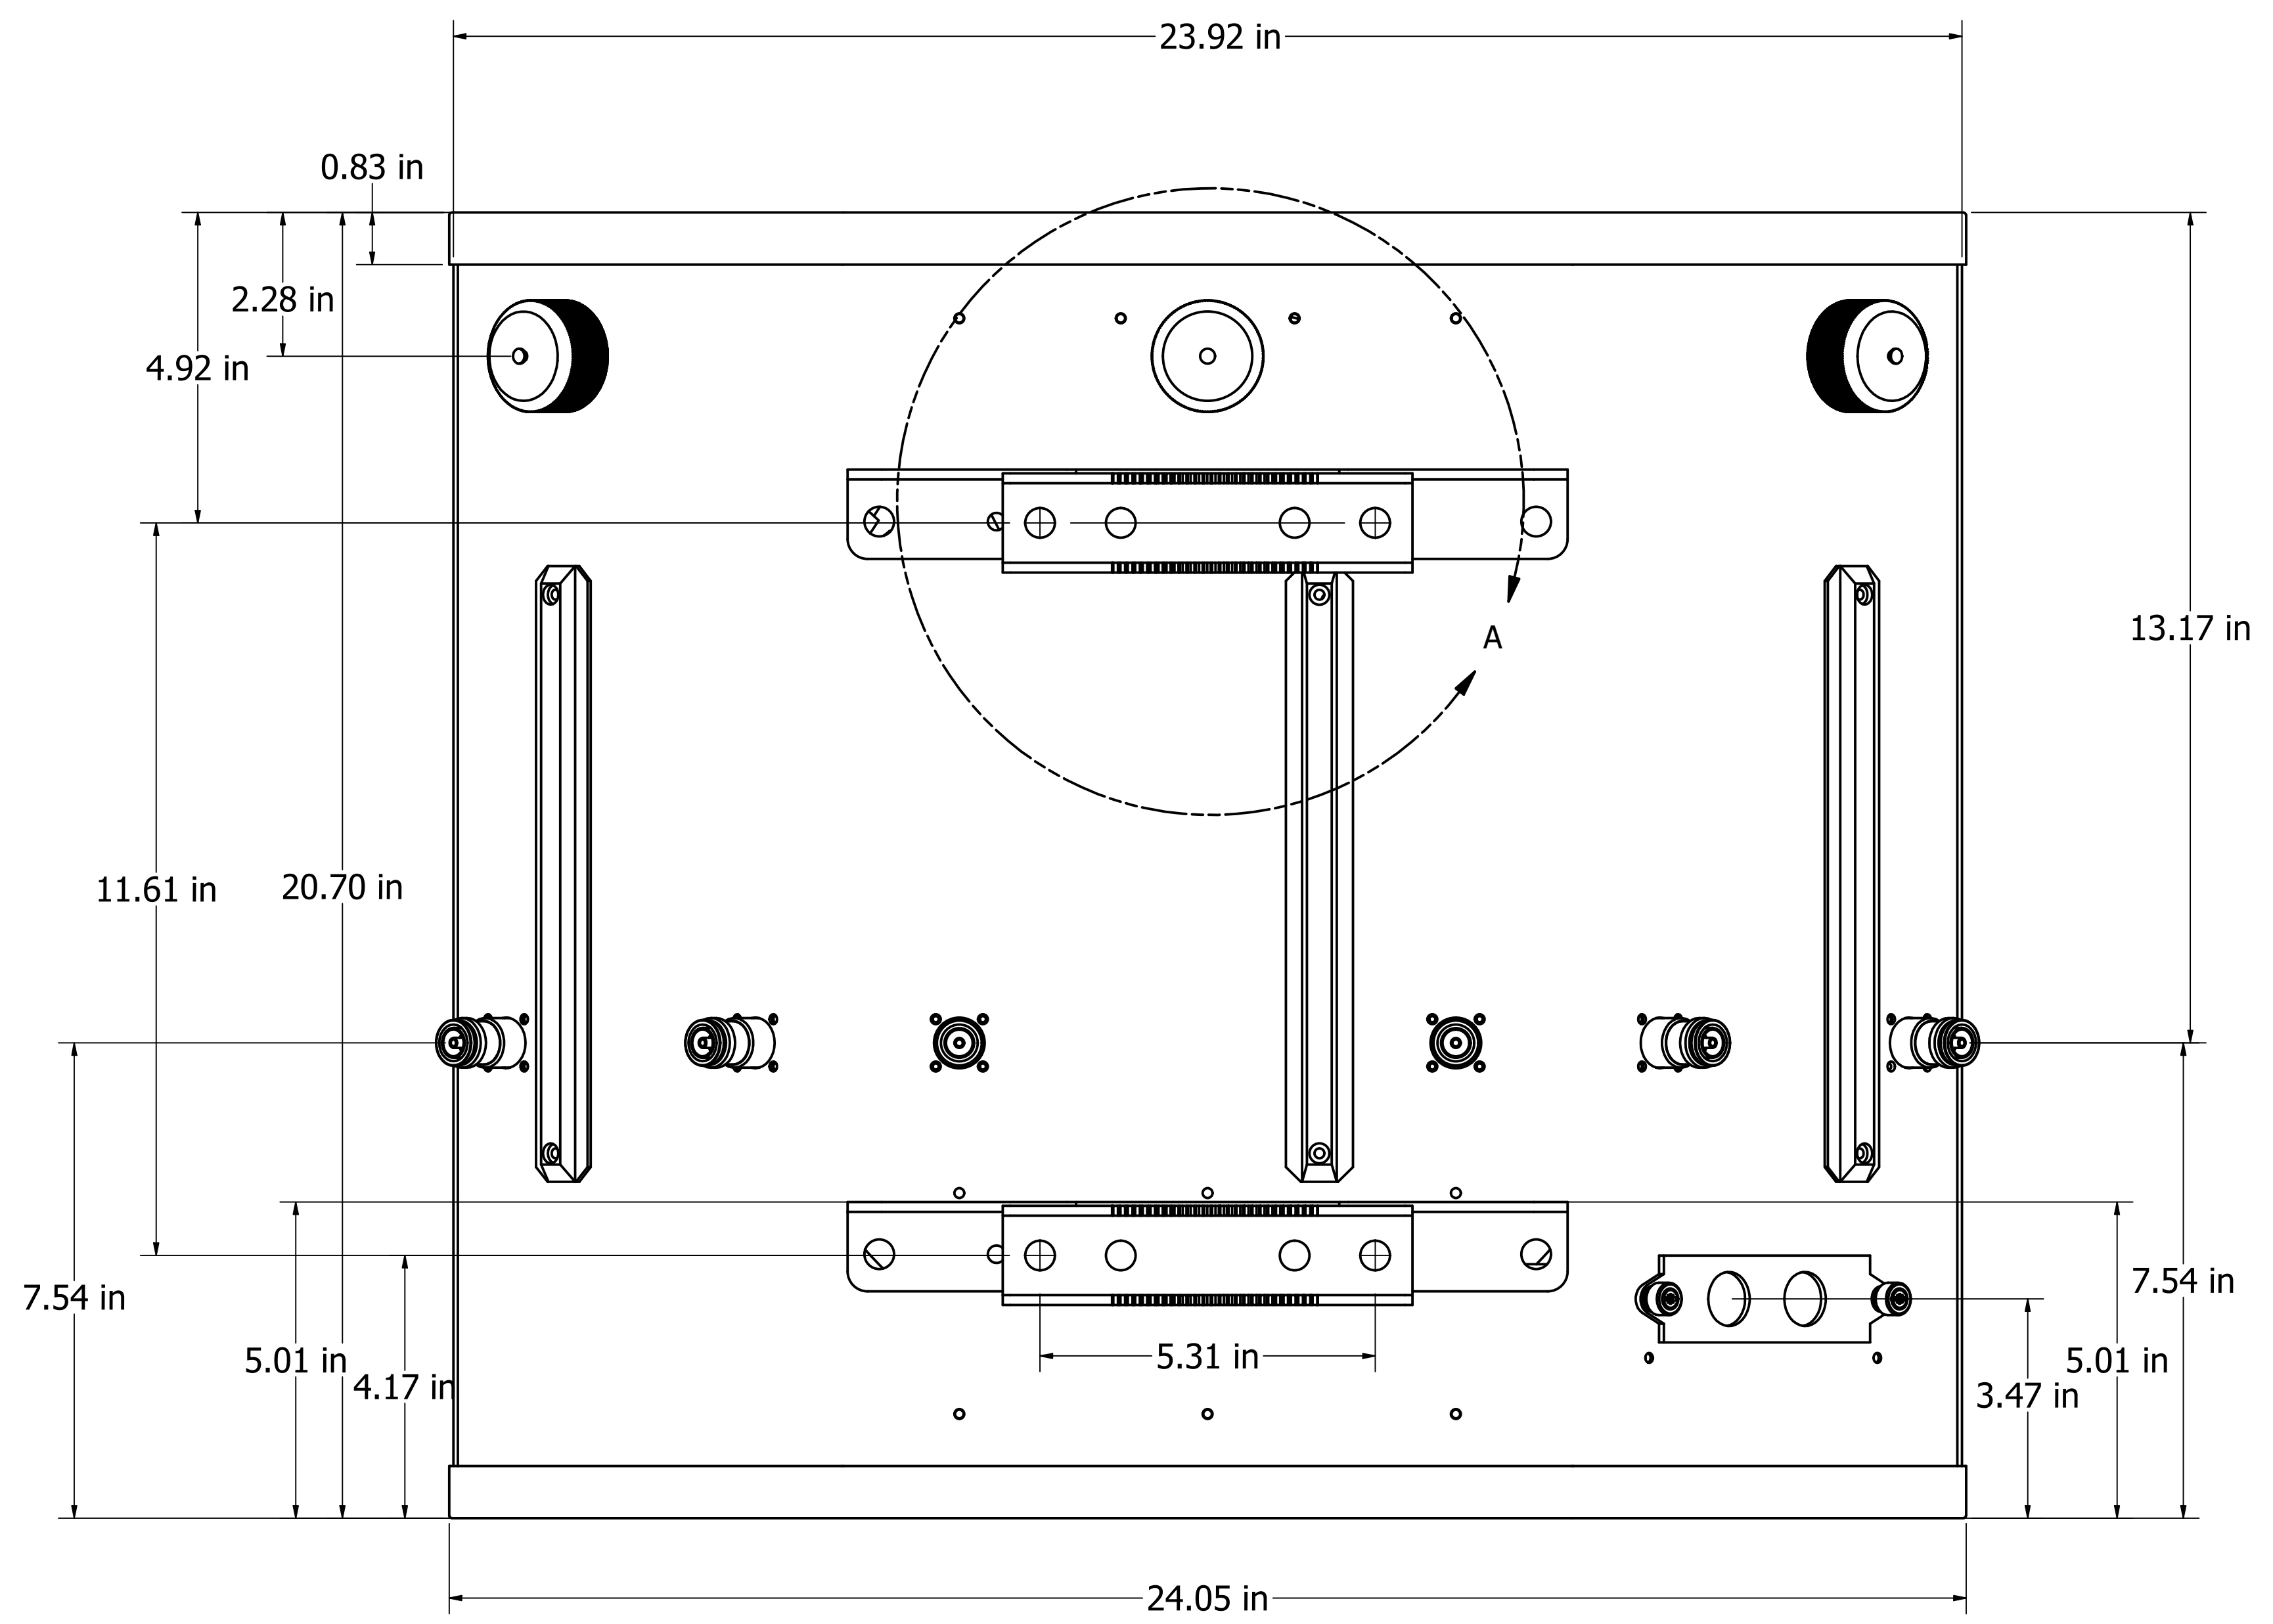

DRAWN		MatSing		
CHECKED		TITLE		
Pavel	1/7/2019	MS-MBA-2		
QA		REV B		
MFG		SIZE	DWG NO	REV
APPROVED		D	MS-MBA-2 Rev B (in)	B
		SCALE	1 / 4	SHEET 1 OF 3

DETAIL A
SCALE .5

DRAWN Pavel		MatSing		
CHECKED Pavel	1/7/2019	TITLE		
QA		MS-MBA-2		
MFG		SIZE D	DWG NO MS-MBA-2 Rev B (in)	REV B
APPROVED		SCALE 1 / 2	SHEET 2 OF 3	

Bottom

Top

DRAWN		MatSing		
CHECKED		TITLE		
Pavel	1/7/2019	MS-MBA-2		
QA		REV B		
MFG		SIZE	DWG NO	REV
APPROVED		D	MS-MBA-2 Rev B (in)	B
		SCALE	1 / 2	SHEET 3 OF 3