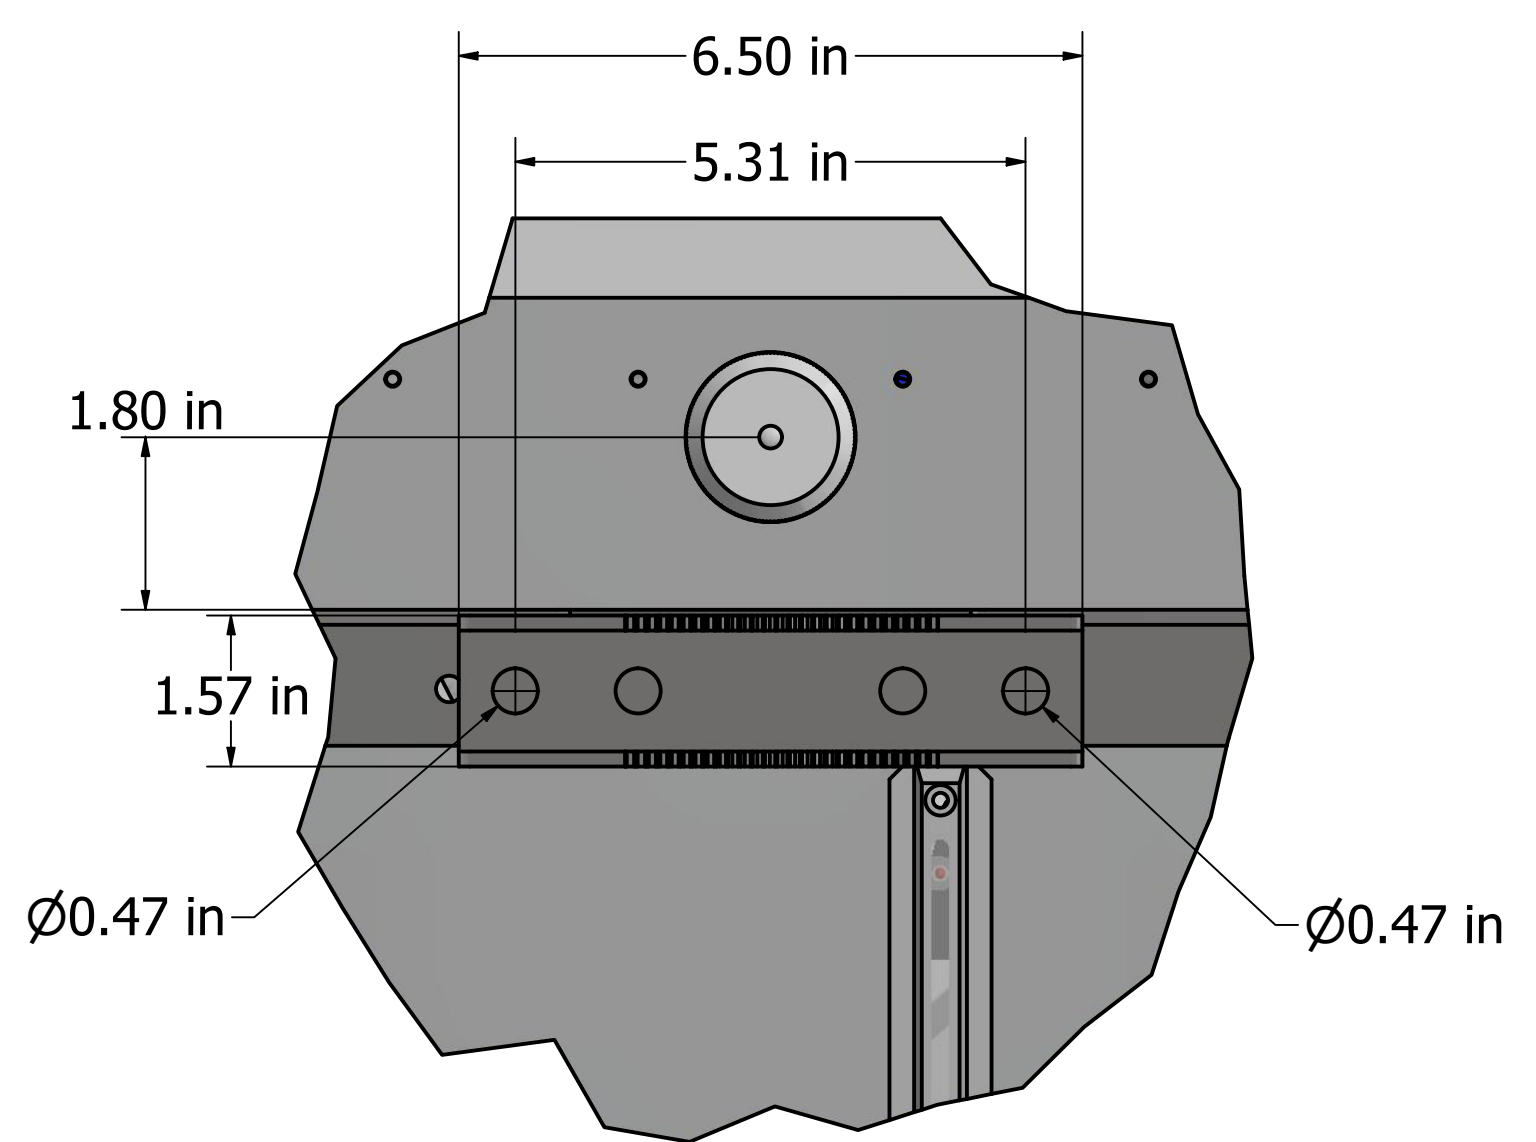

DRAWN		MatSing		
CHECKED		TITLE		
Pavel	1/7/2019	MS-MBA-2		
QA		REV B		
MFG		SIZE	DWG NO	REV
APPROVED		D	MS-MBA-2 Rev B (in)	B
		SCALE	1 / 4	SHEET 1 OF 3

DETAIL A
SCALE .5

DRAWN Pavel		MatSing		
CHECKED Pavel	1/7/2019	TITLE		
QA		MS-MBA-2		
MFG		SIZE D	DWG NO MS-MBA-2 Rev B (in)	REV B
APPROVED		SCALE 1 / 2	SHEET 2 OF 3	

Bottom

Top

DRAWN		MatSing		
CHECKED		TITLE		
Pavel	1/7/2019	MS-MBA-2		
QA		REV B		
MFG		SIZE	DWG NO	REV
APPROVED		D	MS-MBA-2 Rev B (in)	B
		SCALE	1 / 2	SHEET 3 OF 3